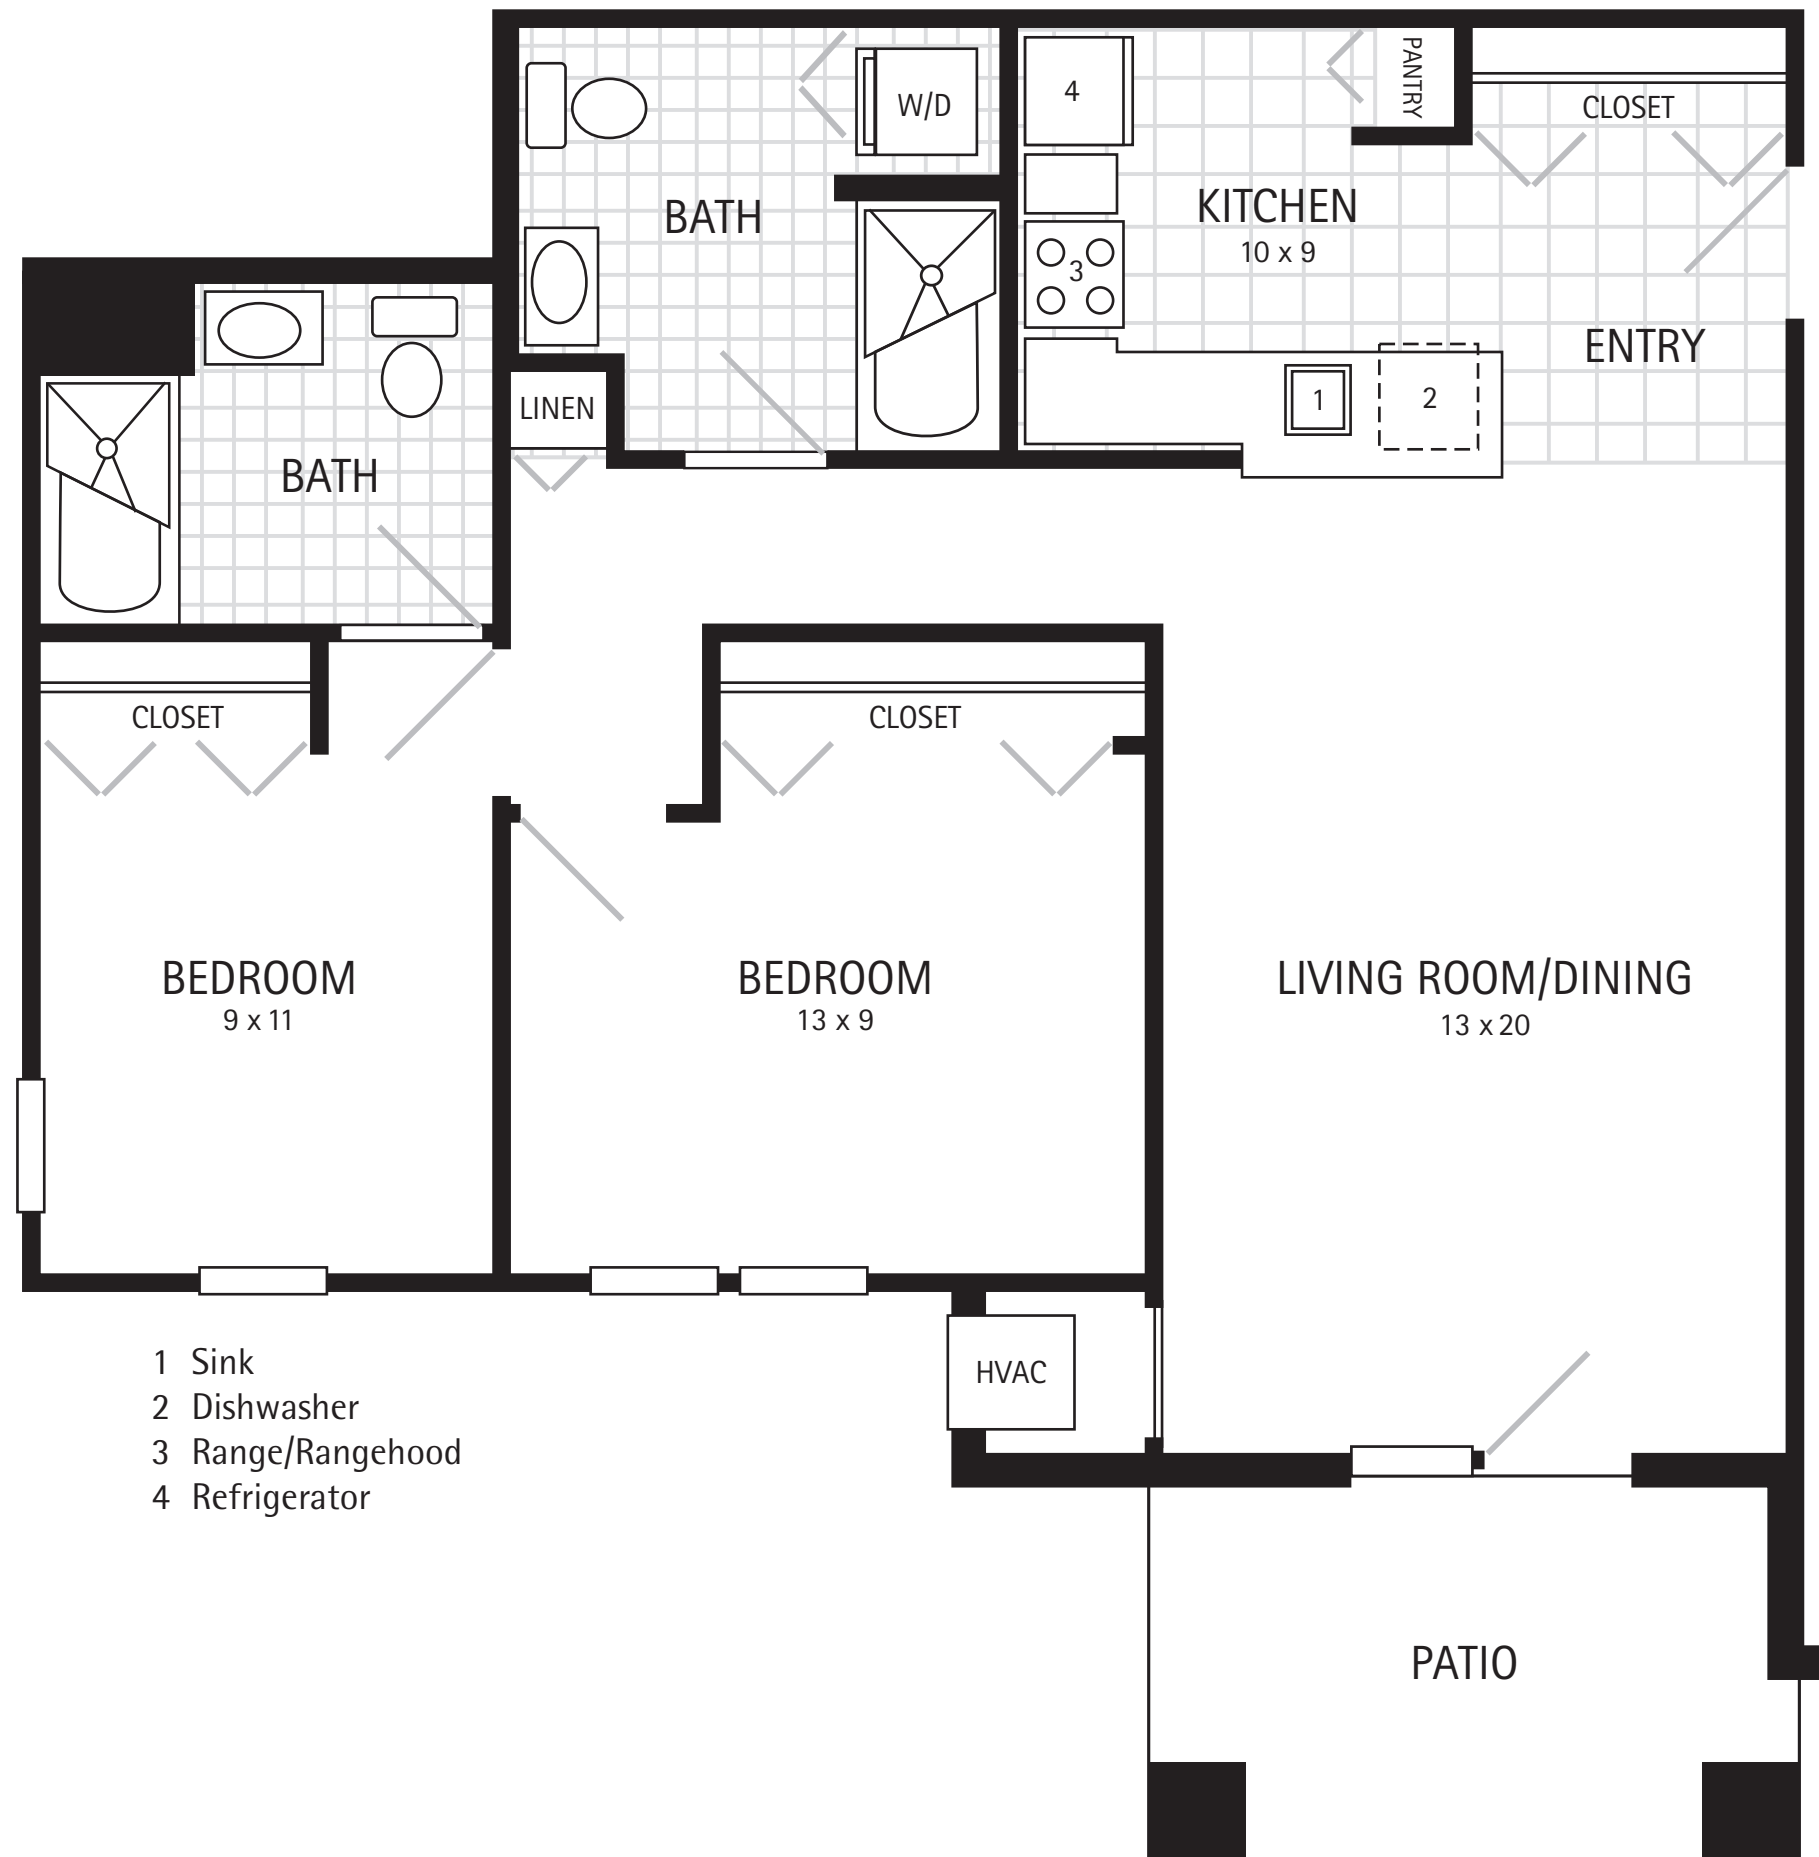

- 1 Sink
- 2 Dishwasher
- 3 Range/Rangehood
- 4 Refrigerator

**APARTMENT B3C
REVERSED**
Floor Plan
745 S.F.

- 1 Sink
- 2 Dishwasher
- 3 Range/Rangehood
- 4 Refrigerator

**APARTMENT B4C
REVERSED**
Floor Plan
745 S.F.

APARTMENT C1C
Floor Plan

880 S.F.

- 1 Sink
- 2 Dishwasher
- 3 Range/Rangehood
- 4 Refrigerator

APARTMENT C1C REVERSED
Floor Plan

880 S.F.

- 1 Sink
- 2 Dishwasher
- 3 Range/Rangehood
- 4 Refrigerator

APARTMENT D1C
Floor Plan
910 S.F.

- 1 Sink
- 2 Dishwasher
- 3 Range/Rangehood
- 4 Refrigerator

**APARTMENT D1C
REVERSED**
Floor Plan
910 S.F.

- 1 Sink
- 2 Dishwasher
- 3 Range/Rangehood
- 4 Refrigerator

- 1 Sink
- 2 Dishwasher
- 3 Range/Rangehood
- 4 Refrigerator

APARTMENT D2C REVERSED
Floor Plan

950 S.F.

- 1 Sink
- 2 Dishwasher
- 3 Range/Rangehood
- 4 Refrigerator