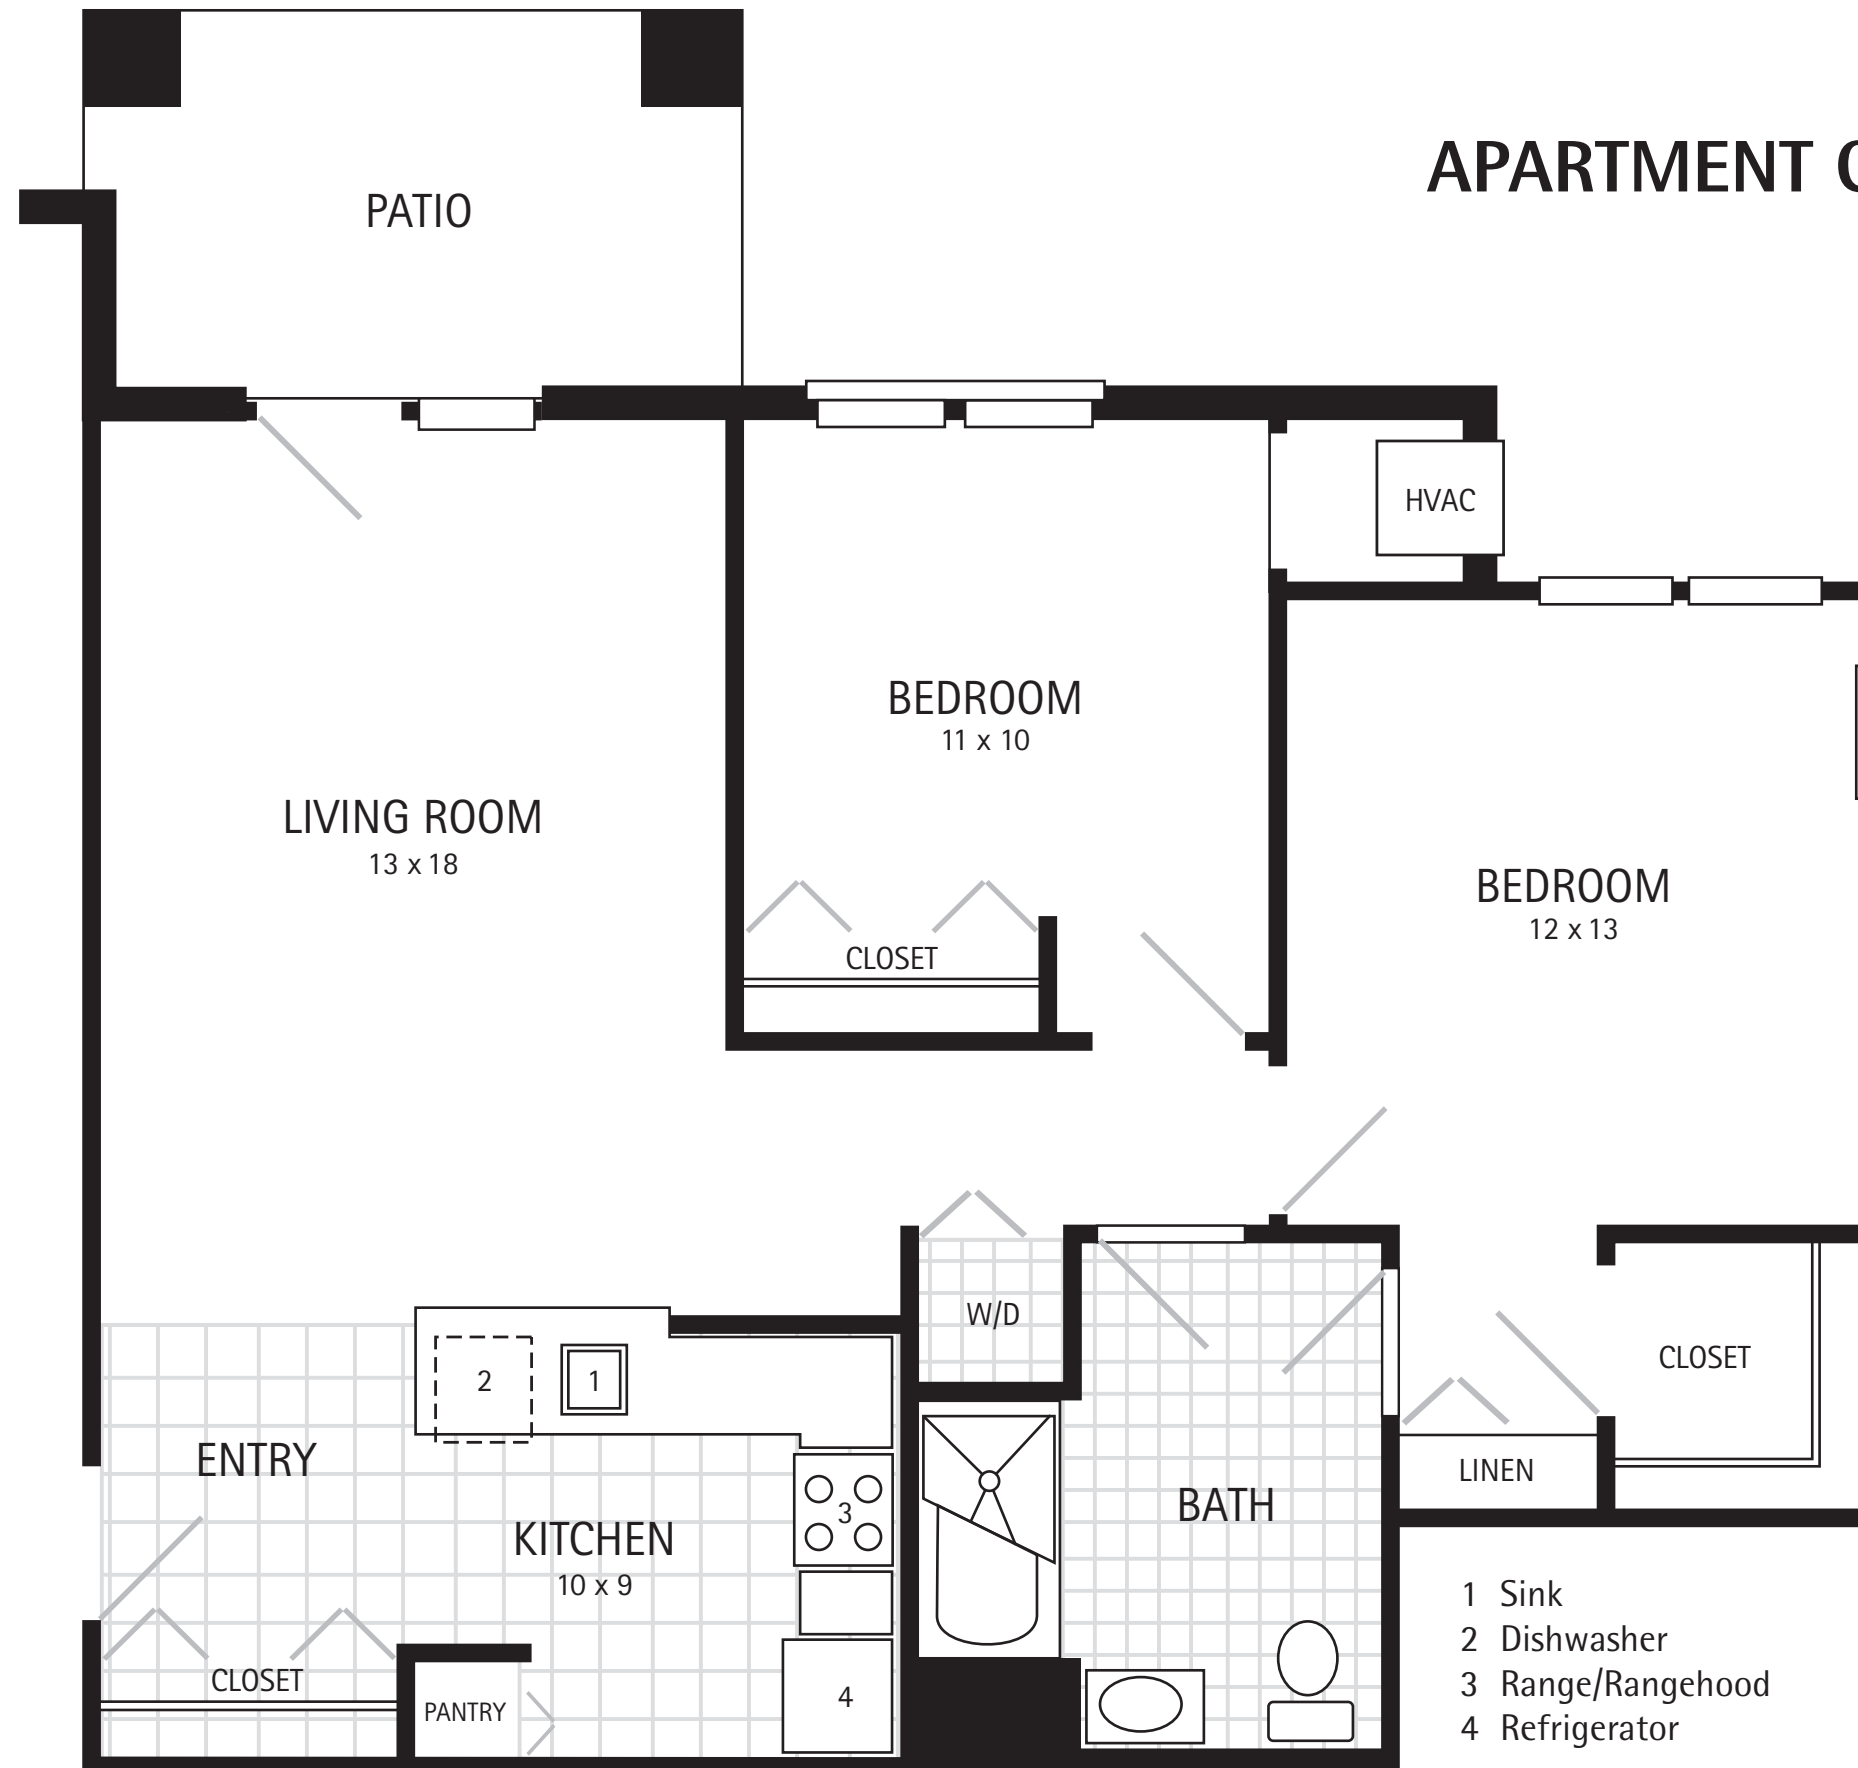

- 1 Sink
- 2 Dishwasher
- 3 Range/Rangehood
- 4 Refrigerator

**APARTMENT B3C
REVERSED**
Floor Plan
745 S.F.

- 1 Sink
- 2 Dishwasher
- 3 Range/Rangehood
- 4 Refrigerator

**APARTMENT B4C
REVERSED**
Floor Plan
745 S.F.

APARTMENT C1C
Floor Plan

880 S.F.

- 1 Sink
- 2 Dishwasher
- 3 Range/Rangehood
- 4 Refrigerator

APARTMENT C1C REVERSED
Floor Plan

880 S.F.

- 1 Sink
- 2 Dishwasher
- 3 Range/Rangehood
- 4 Refrigerator

APARTMENT D1C
Floor Plan
910 S.F.

- 1 Sink
- 2 Dishwasher
- 3 Range/Rangehood
- 4 Refrigerator

**APARTMENT D1C
REVERSED**
Floor Plan
910 S.F.

- 1 Sink
- 2 Dishwasher
- 3 Range/Rangehood
- 4 Refrigerator

- 1 Sink
- 2 Dishwasher
- 3 Range/Rangehood
- 4 Refrigerator

APARTMENT D2C REVERSED
Floor Plan

950 S.F.

- 1 Sink
- 2 Dishwasher
- 3 Range/Rangehood
- 4 Refrigerator