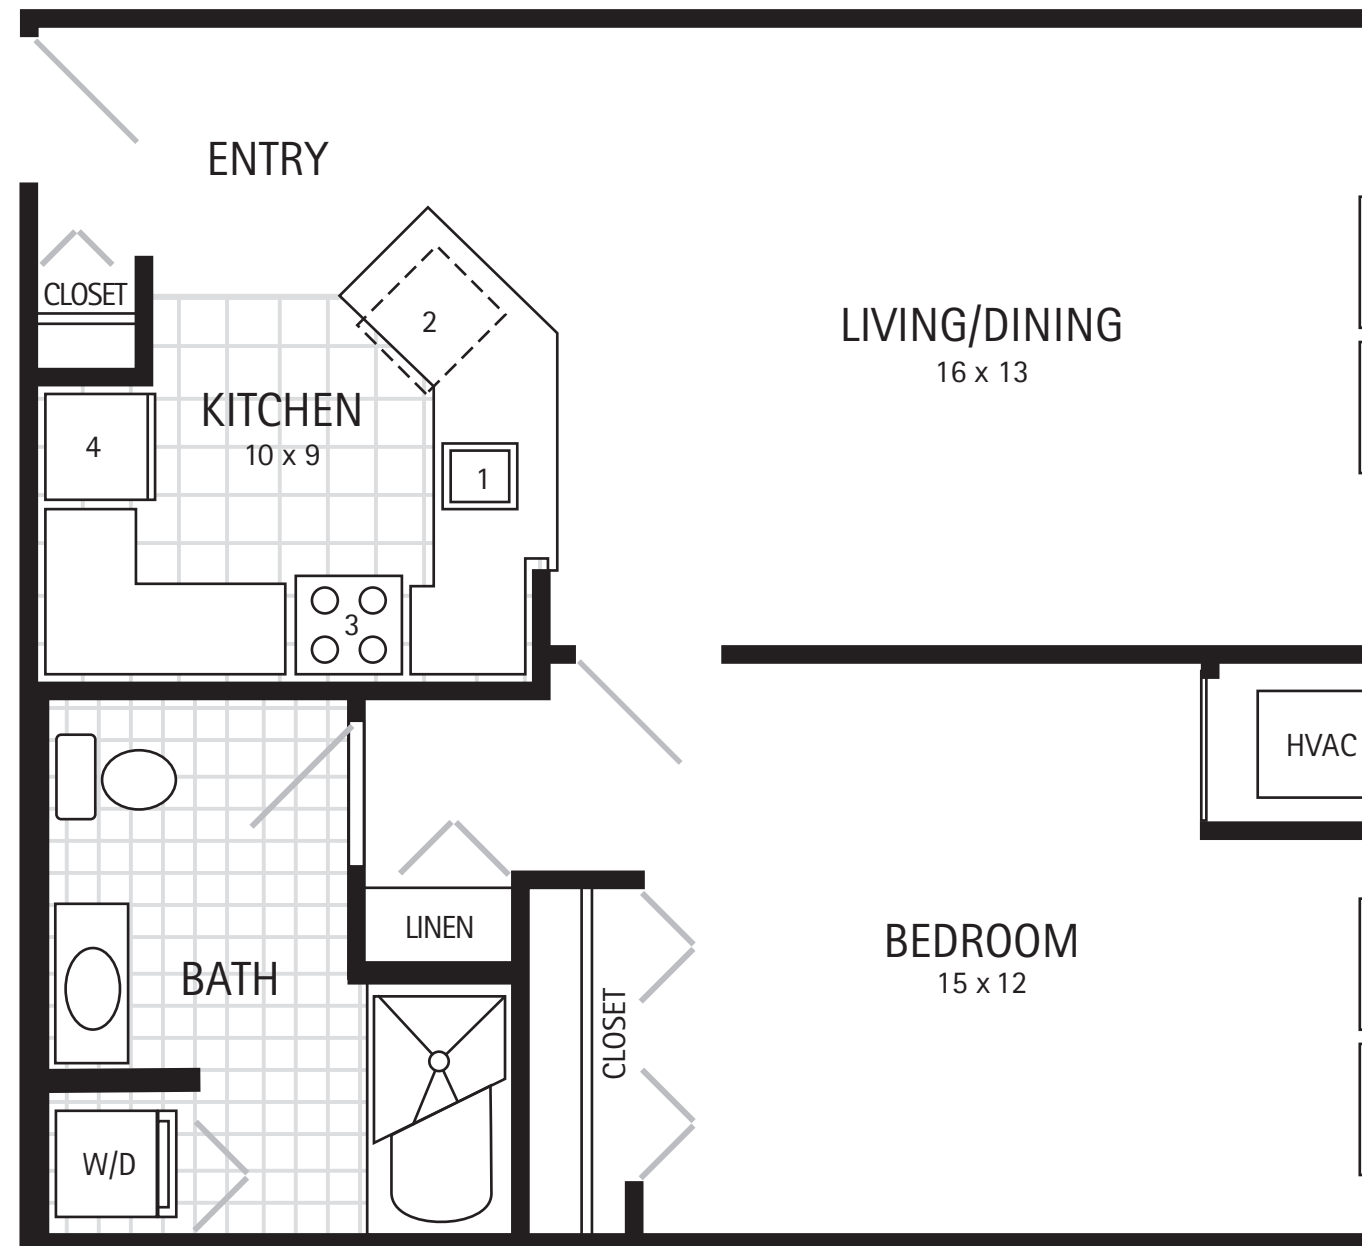

- 1 Sink
- 2 Dishwasher
- 3 Range/Rangehood
- 4 Refrigerator