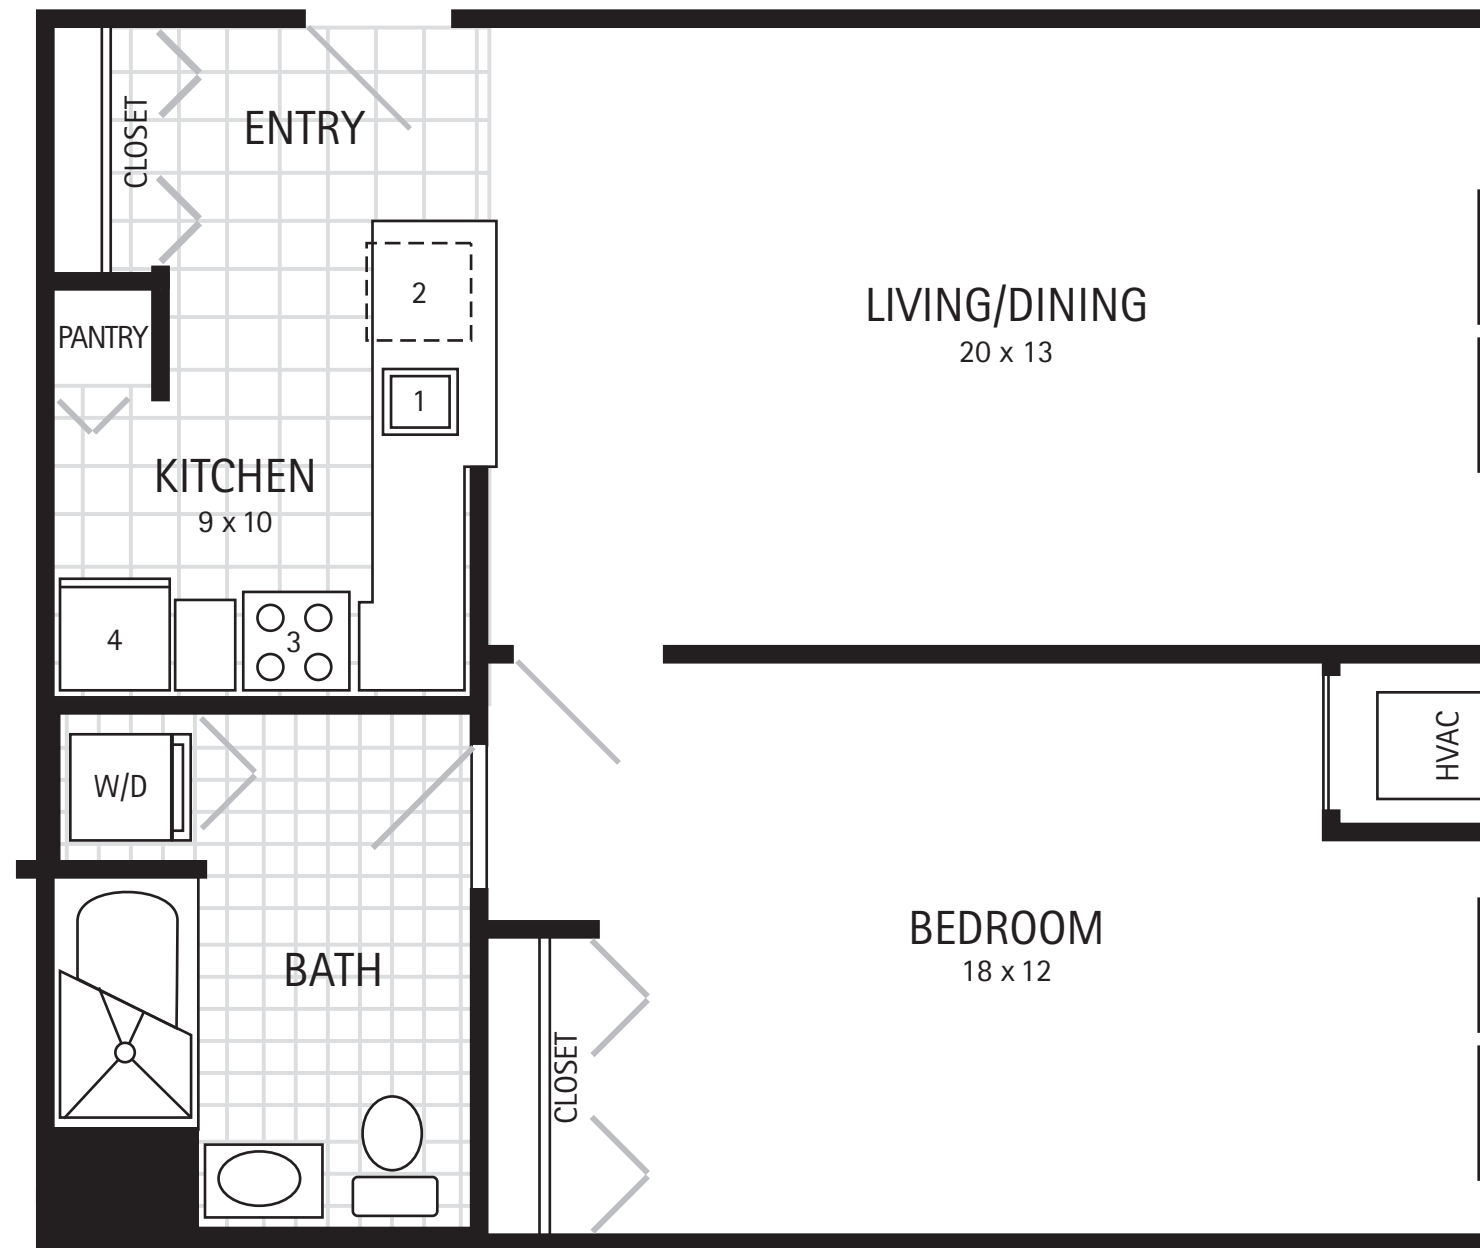

- 1 Sink
- 2 Dishwasher
- 3 Range/Rangehood
- 4 Refrigerator