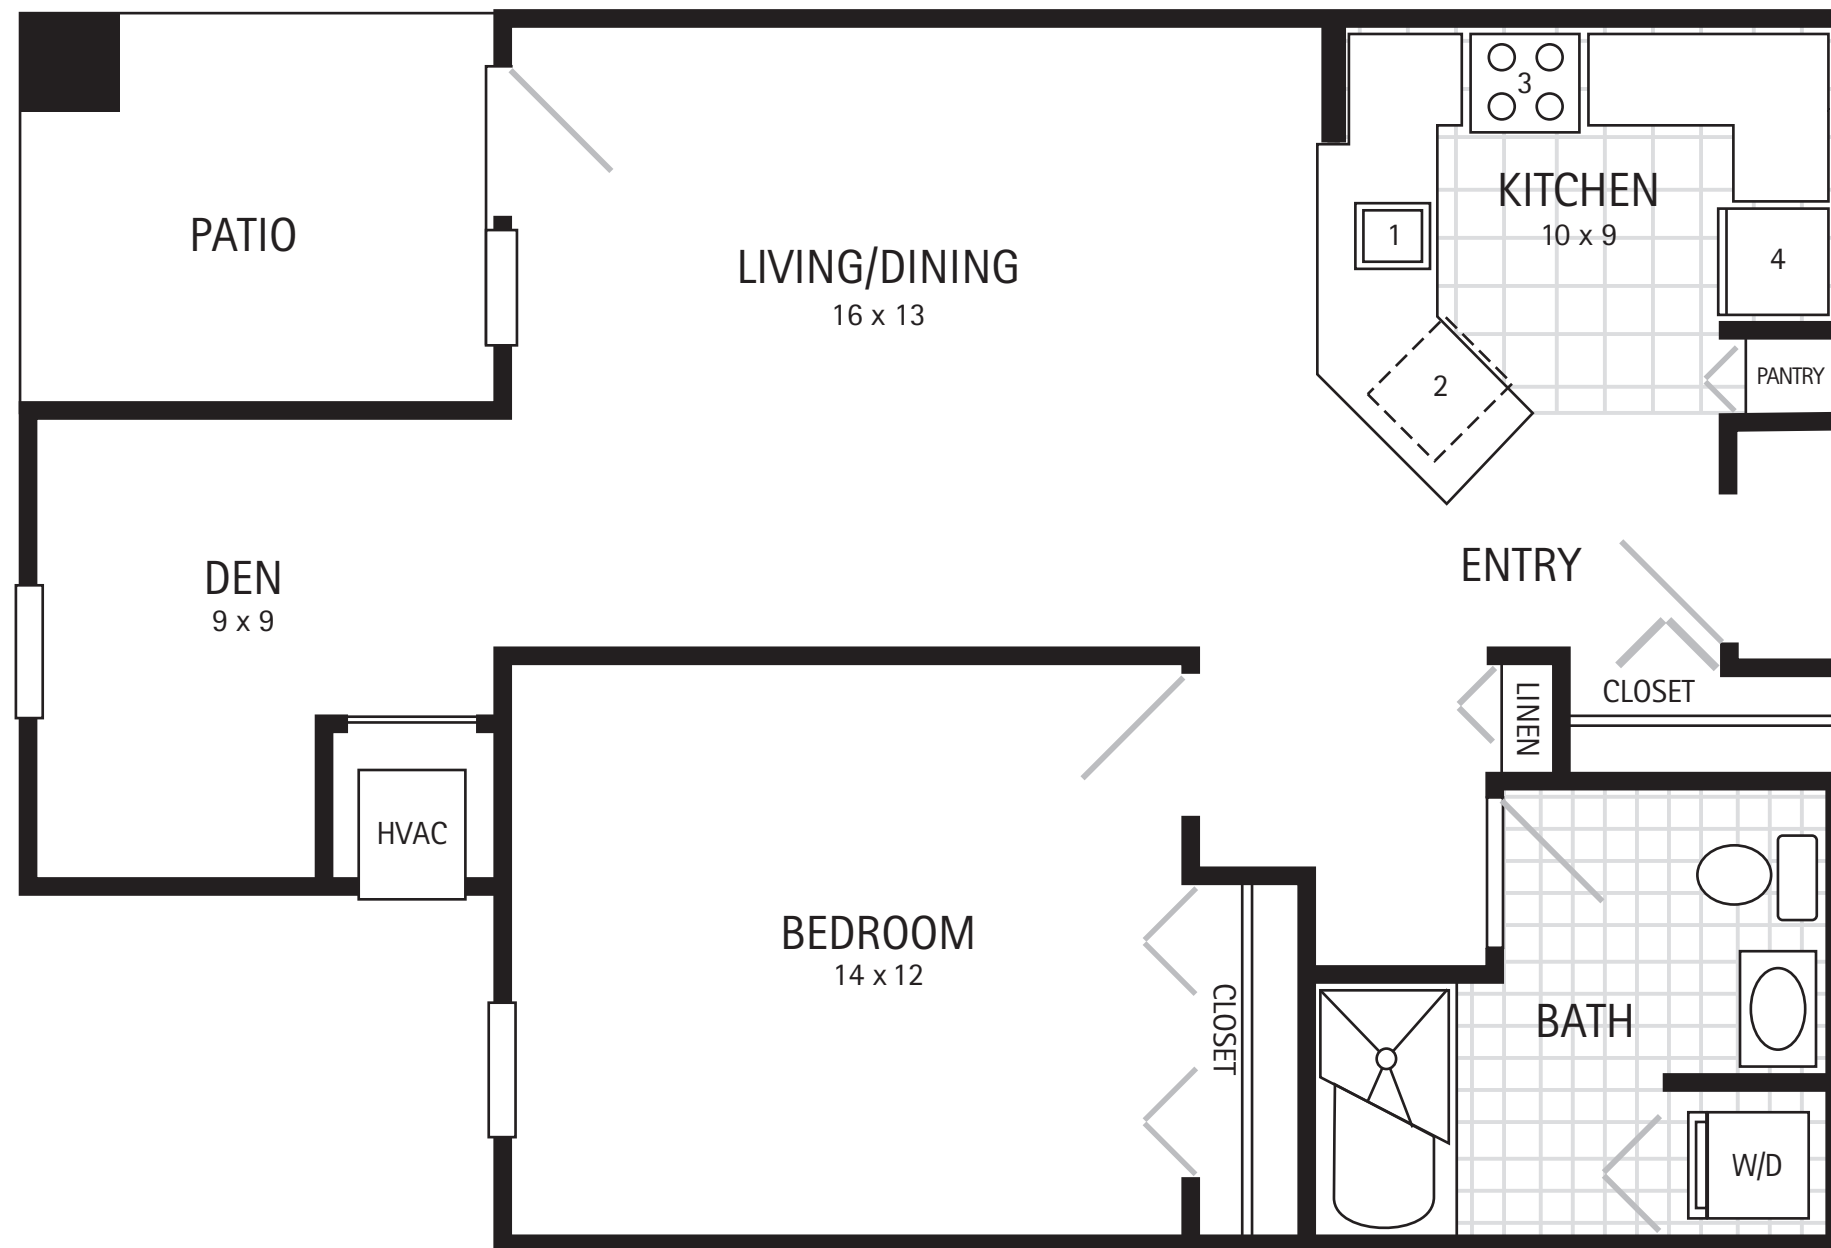

- 1 Sink
- 2 Dishwasher
- 3 Range/Rangehood
- 4 Refrigerator