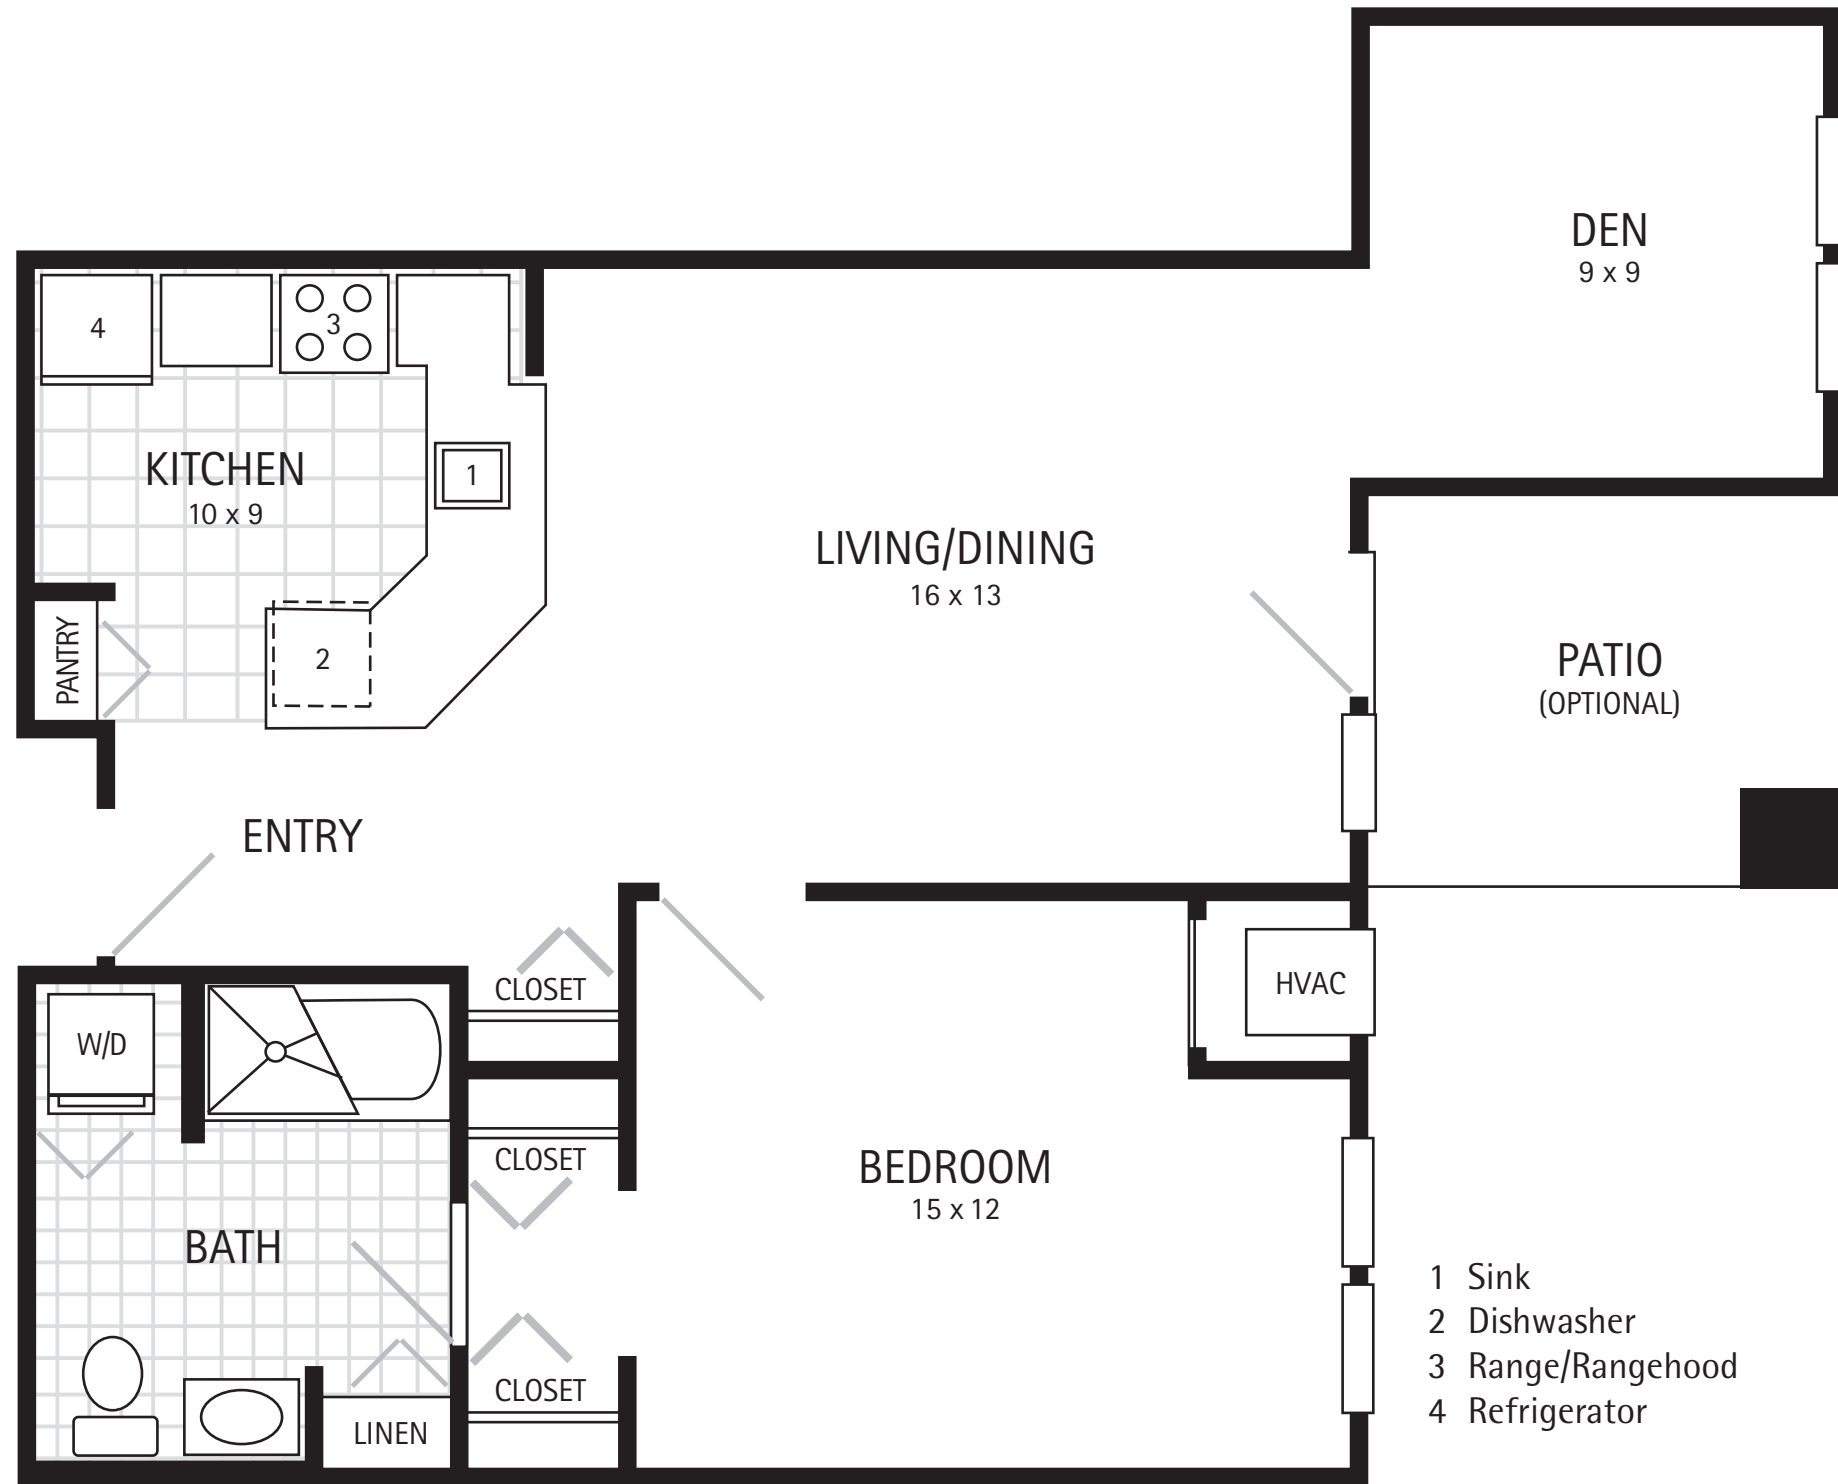

- 1 Sink
- 2 Dishwasher
- 3 Range/Rangehood
- 4 Refrigerator

**APARTMENT B3C
REVERSED**
Floor Plan
745 S.F.

- 1 Sink
- 2 Dishwasher
- 3 Range/Rangehood
- 4 Refrigerator

**APARTMENT B4C
REVERSED**
Floor Plan
745 S.F.

APARTMENT C1C
Floor Plan

880 S.F.

- 1 Sink
- 2 Dishwasher
- 3 Range/Rangehood
- 4 Refrigerator

APARTMENT C1C REVERSED
Floor Plan

880 S.F.

- 1 Sink
- 2 Dishwasher
- 3 Range/Rangehood
- 4 Refrigerator

APARTMENT D1C
Floor Plan
910 S.F.

- 1 Sink
- 2 Dishwasher
- 3 Range/Rangehood
- 4 Refrigerator

**APARTMENT D1C
REVERSED**
Floor Plan
910 S.F.

- 1 Sink
- 2 Dishwasher
- 3 Range/Rangehood
- 4 Refrigerator

- 1 Sink
- 2 Dishwasher
- 3 Range/Rangehood
- 4 Refrigerator

APARTMENT D2C REVERSED
Floor Plan

950 S.F.

- 1 Sink
- 2 Dishwasher
- 3 Range/Rangehood
- 4 Refrigerator