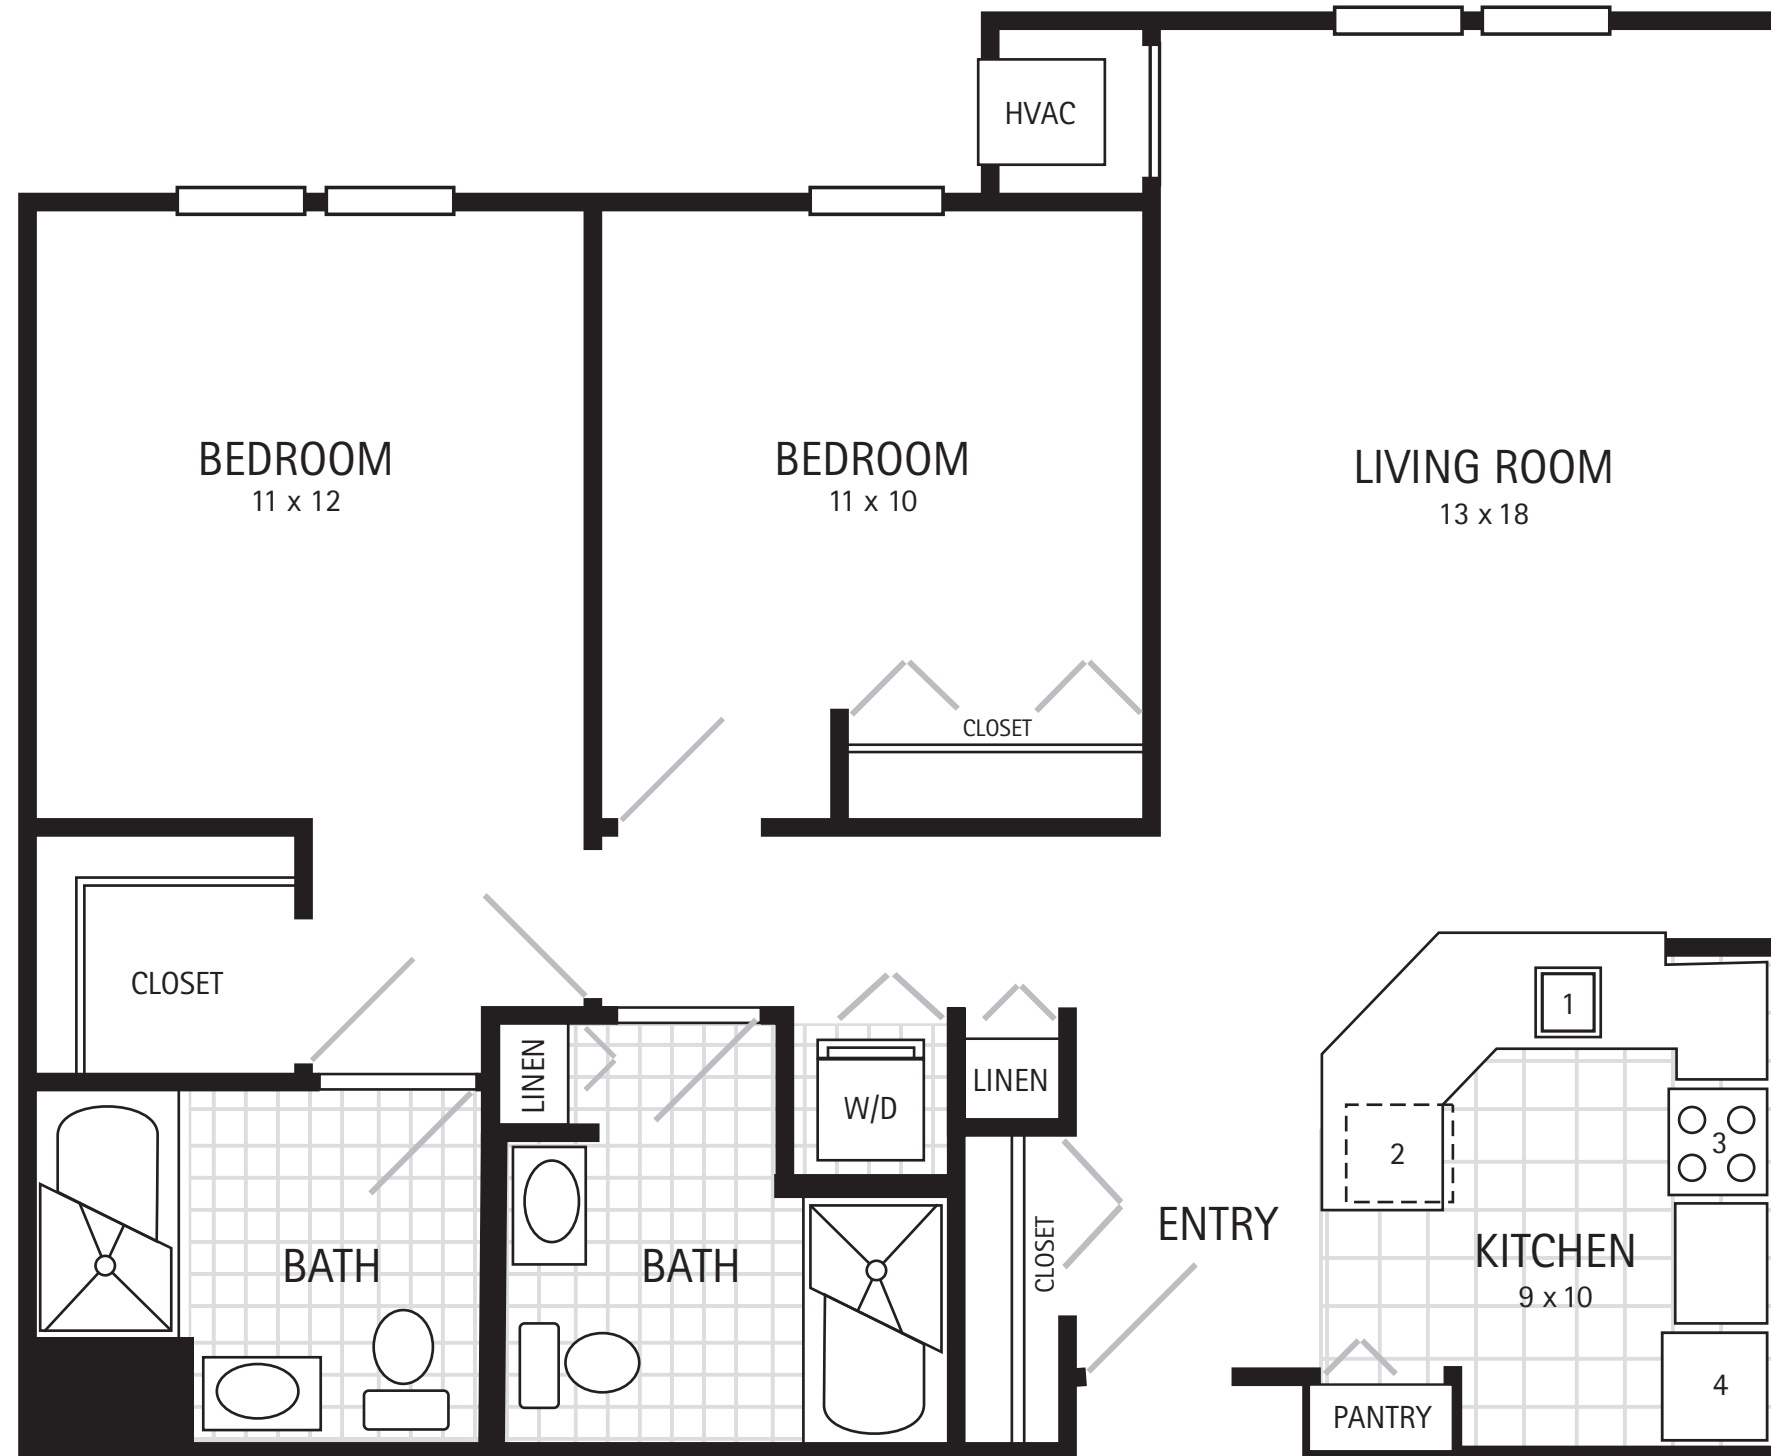

- 1 Sink
- 2 Dishwasher
- 3 Range/Rangehood
- 4 Refrigerator

**APARTMENT B3C
REVERSED**
Floor Plan
745 S.F.

- 1 Sink
- 2 Dishwasher
- 3 Range/Rangehood
- 4 Refrigerator

**APARTMENT B4C
REVERSED**
Floor Plan
745 S.F.

APARTMENT C1C
Floor Plan

880 S.F.

- 1 Sink
- 2 Dishwasher
- 3 Range/Rangehood
- 4 Refrigerator

APARTMENT C1C REVERSED
Floor Plan

880 S.F.

- 1 Sink
- 2 Dishwasher
- 3 Range/Rangehood
- 4 Refrigerator

APARTMENT D1C
Floor Plan
910 S.F.

- 1 Sink
- 2 Dishwasher
- 3 Range/Rangehood
- 4 Refrigerator

**APARTMENT D1C
REVERSED**
Floor Plan
910 S.F.

- 1 Sink
- 2 Dishwasher
- 3 Range/Rangehood
- 4 Refrigerator

- 1 Sink
- 2 Dishwasher
- 3 Range/Rangehood
- 4 Refrigerator

APARTMENT D2C REVERSED
Floor Plan

950 S.F.

- 1 Sink
- 2 Dishwasher
- 3 Range/Rangehood
- 4 Refrigerator