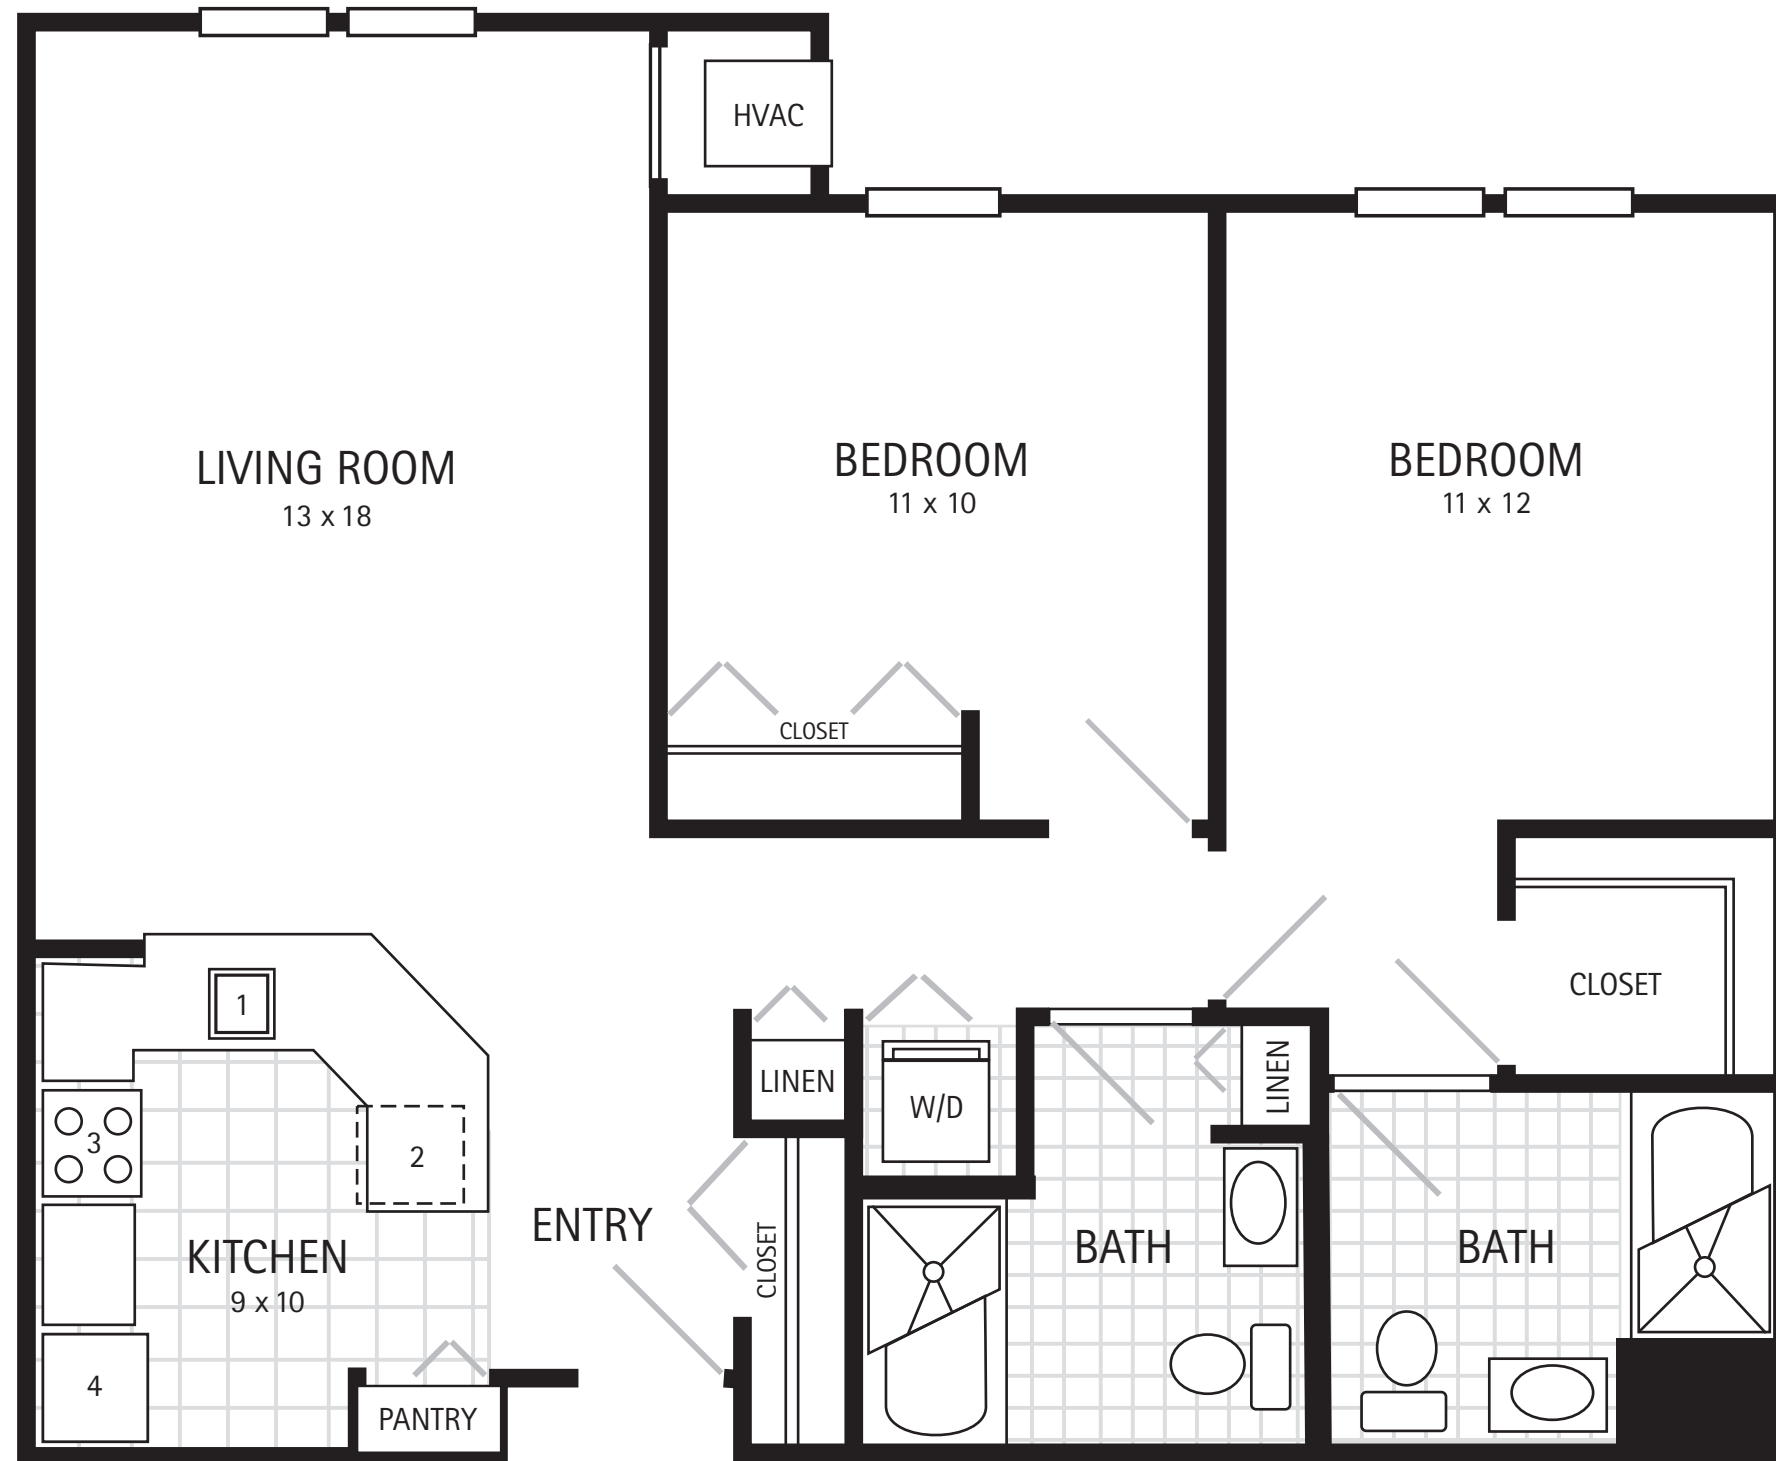

- 1 Sink
- 2 Dishwasher
- 3 Range/Rangehood
- 4 Refrigerator

**APARTMENT B3C
REVERSED**
Floor Plan
745 S.F.

- 1 Sink
- 2 Dishwasher
- 3 Range/Rangehood
- 4 Refrigerator

**APARTMENT B4C
REVERSED**
Floor Plan
745 S.F.

APARTMENT C1C
Floor Plan

880 S.F.

- 1 Sink
- 2 Dishwasher
- 3 Range/Rangehood
- 4 Refrigerator

APARTMENT C1C REVERSED
Floor Plan

880 S.F.

- 1 Sink
- 2 Dishwasher
- 3 Range/Rangehood
- 4 Refrigerator

APARTMENT D1C
Floor Plan
910 S.F.

- 1 Sink
- 2 Dishwasher
- 3 Range/Rangehood
- 4 Refrigerator

**APARTMENT D1C
REVERSED**
Floor Plan
910 S.F.

- 1 Sink
- 2 Dishwasher
- 3 Range/Rangehood
- 4 Refrigerator

- 1 Sink
- 2 Dishwasher
- 3 Range/Rangehood
- 4 Refrigerator

APARTMENT D2C REVERSED
Floor Plan

950 S.F.

- 1 Sink
- 2 Dishwasher
- 3 Range/Rangehood
- 4 Refrigerator