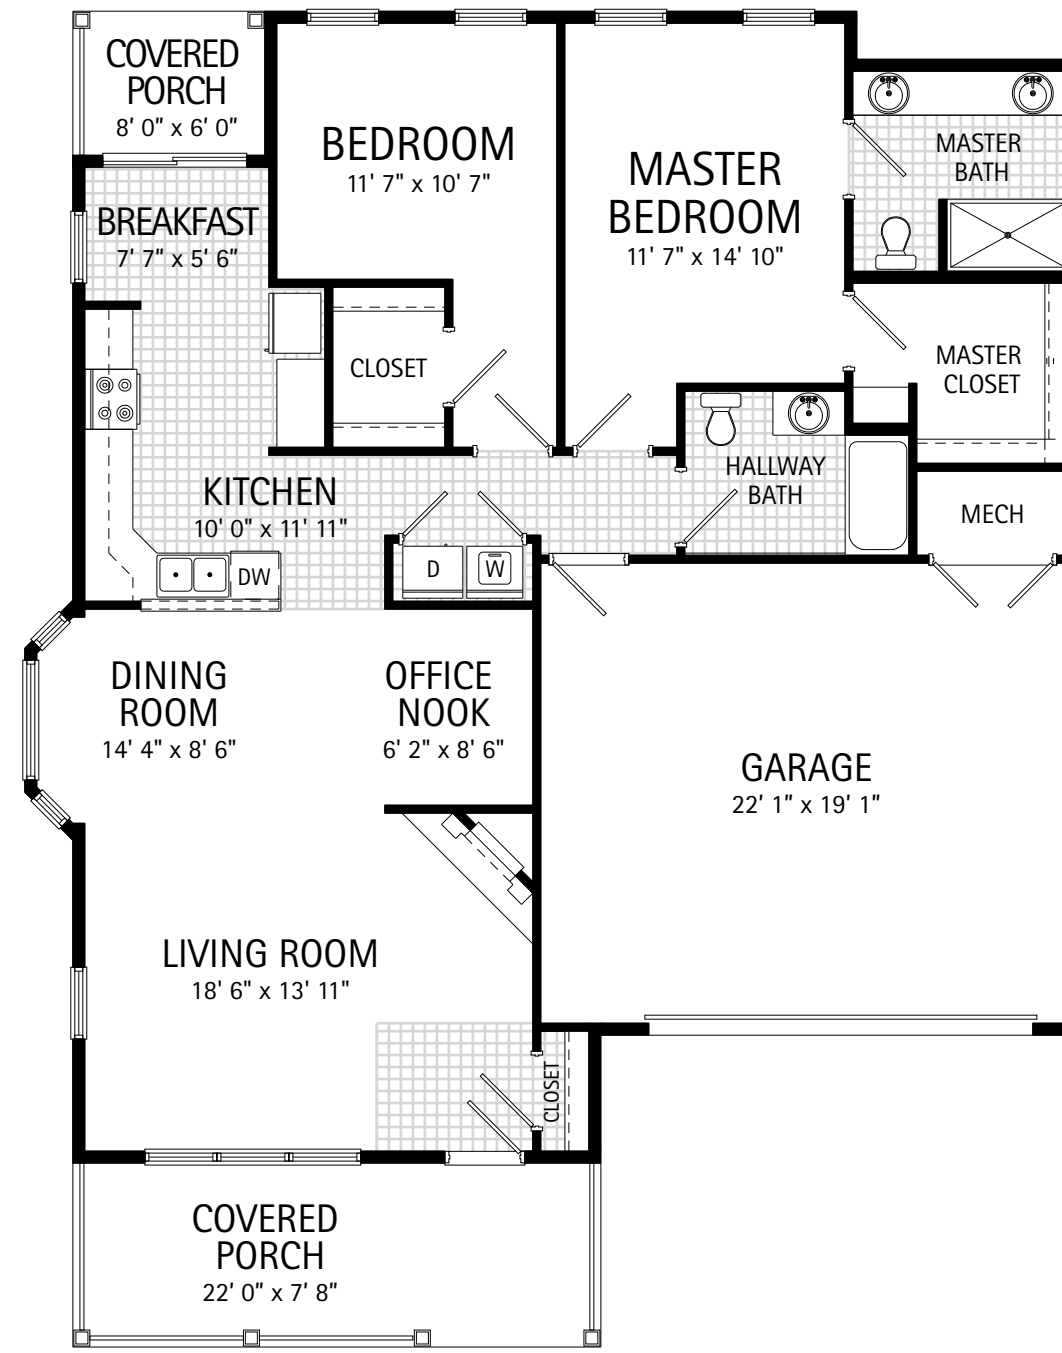

BRICKSTONE

Contemporary Living by St. John's

BUNGALOW TYPE FA Floor Plan

1,302 S.F.

BRICKSTONE

Contemporary Living by St. John's

BUNGALOW TYPE FB Floor Plan

1,302 S.F.

BRICKSTONE

Contemporary Living by St. John's

BUNGALOW TYPE RA Floor Plan

1,380 S.F.

BRICKSTONE

Contemporary Living by St. John's

BUNGALOW TYPE RB Floor Plan

1,380 S.F.