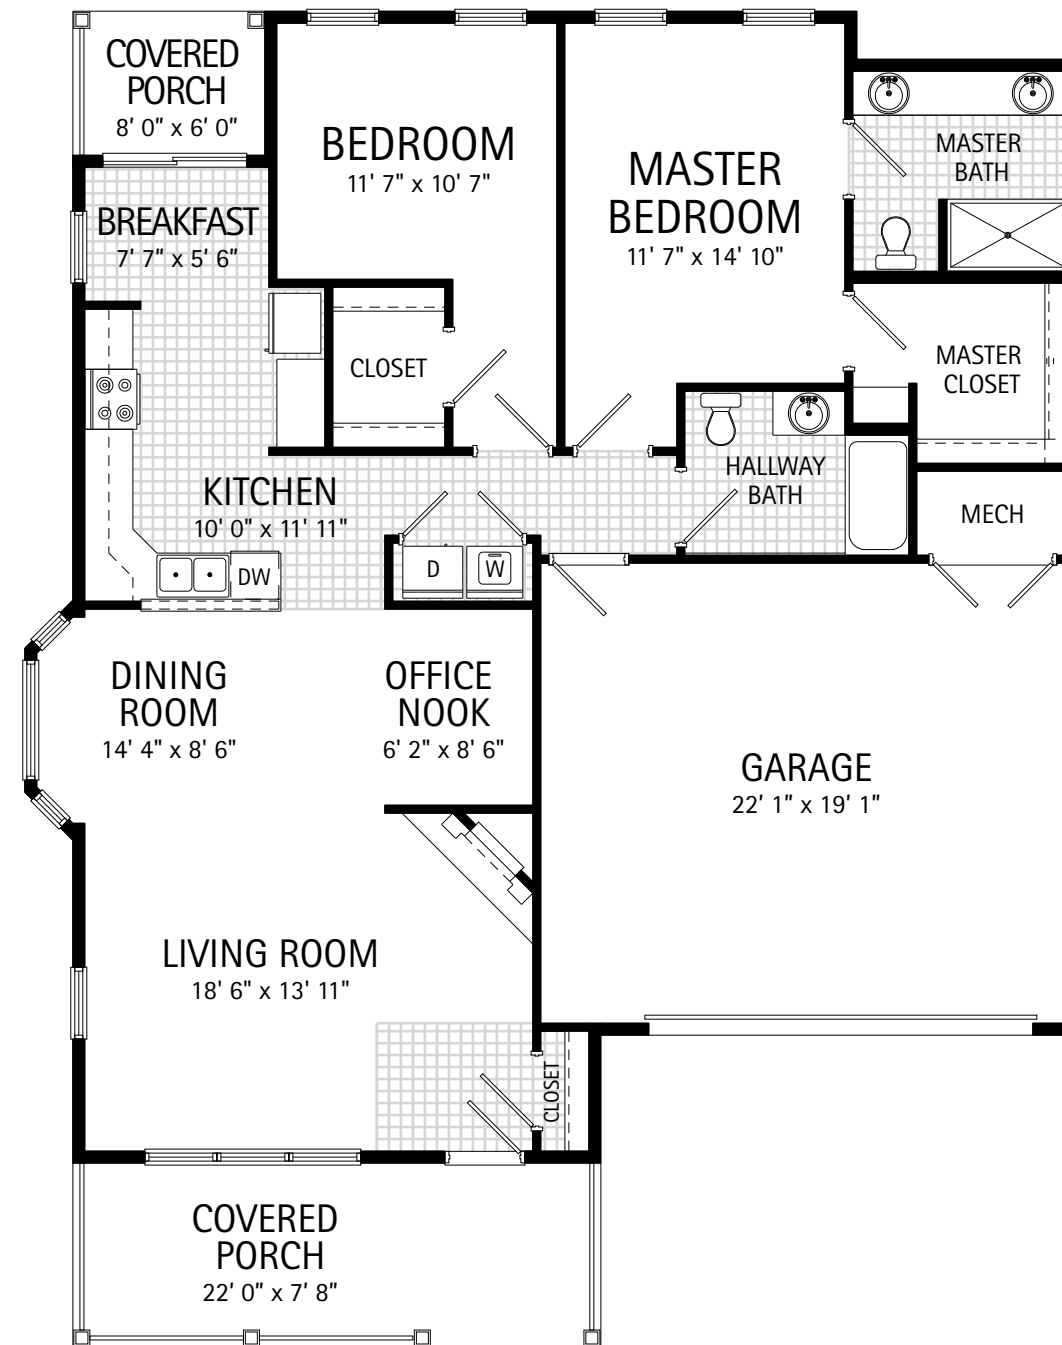

BRICKSTONE

Contemporary Living by St. John's

BUNGALOW TYPE FA Floor Plan

1,302 S.F.

BRICKSTONE

Contemporary Living by St. John's

BUNGALOW TYPE FB Floor Plan

1,302 S.F.

BRICKSTONE

Contemporary Living by St. John's

BUNGALOW TYPE RA Floor Plan

1,380 S.F.

BRICKSTONE

Contemporary Living by St. John's

BUNGALOW TYPE RB Floor Plan

1,380 S.F.