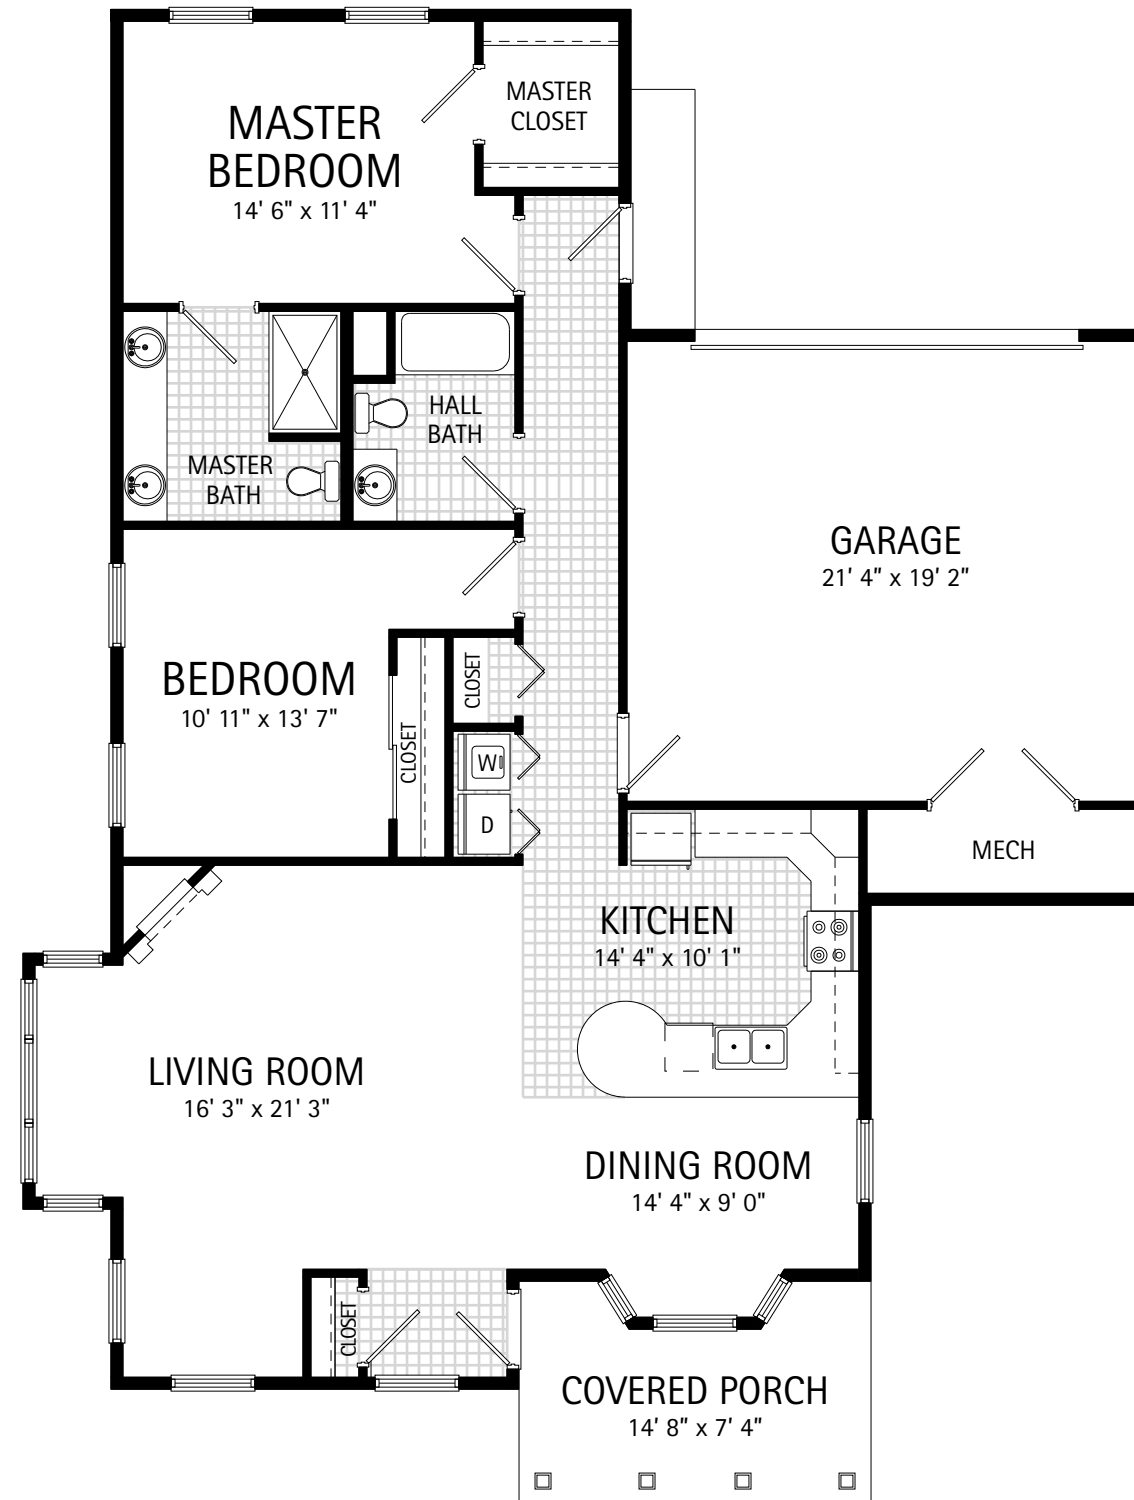

BRICKSTONE

Contemporary Living by St. John's

BUNGALOW TYPE FA Floor Plan

1,302 S.F.

BRICKSTONE

Contemporary Living by St. John's

BUNGALOW TYPE FB Floor Plan

1,302 S.F.

BRICKSTONE

Contemporary Living by St. John's

BUNGALOW TYPE RA Floor Plan

1,380 S.F.

BRICKSTONE

Contemporary Living by St. John's

BUNGALOW TYPE RB Floor Plan

1,380 S.F.