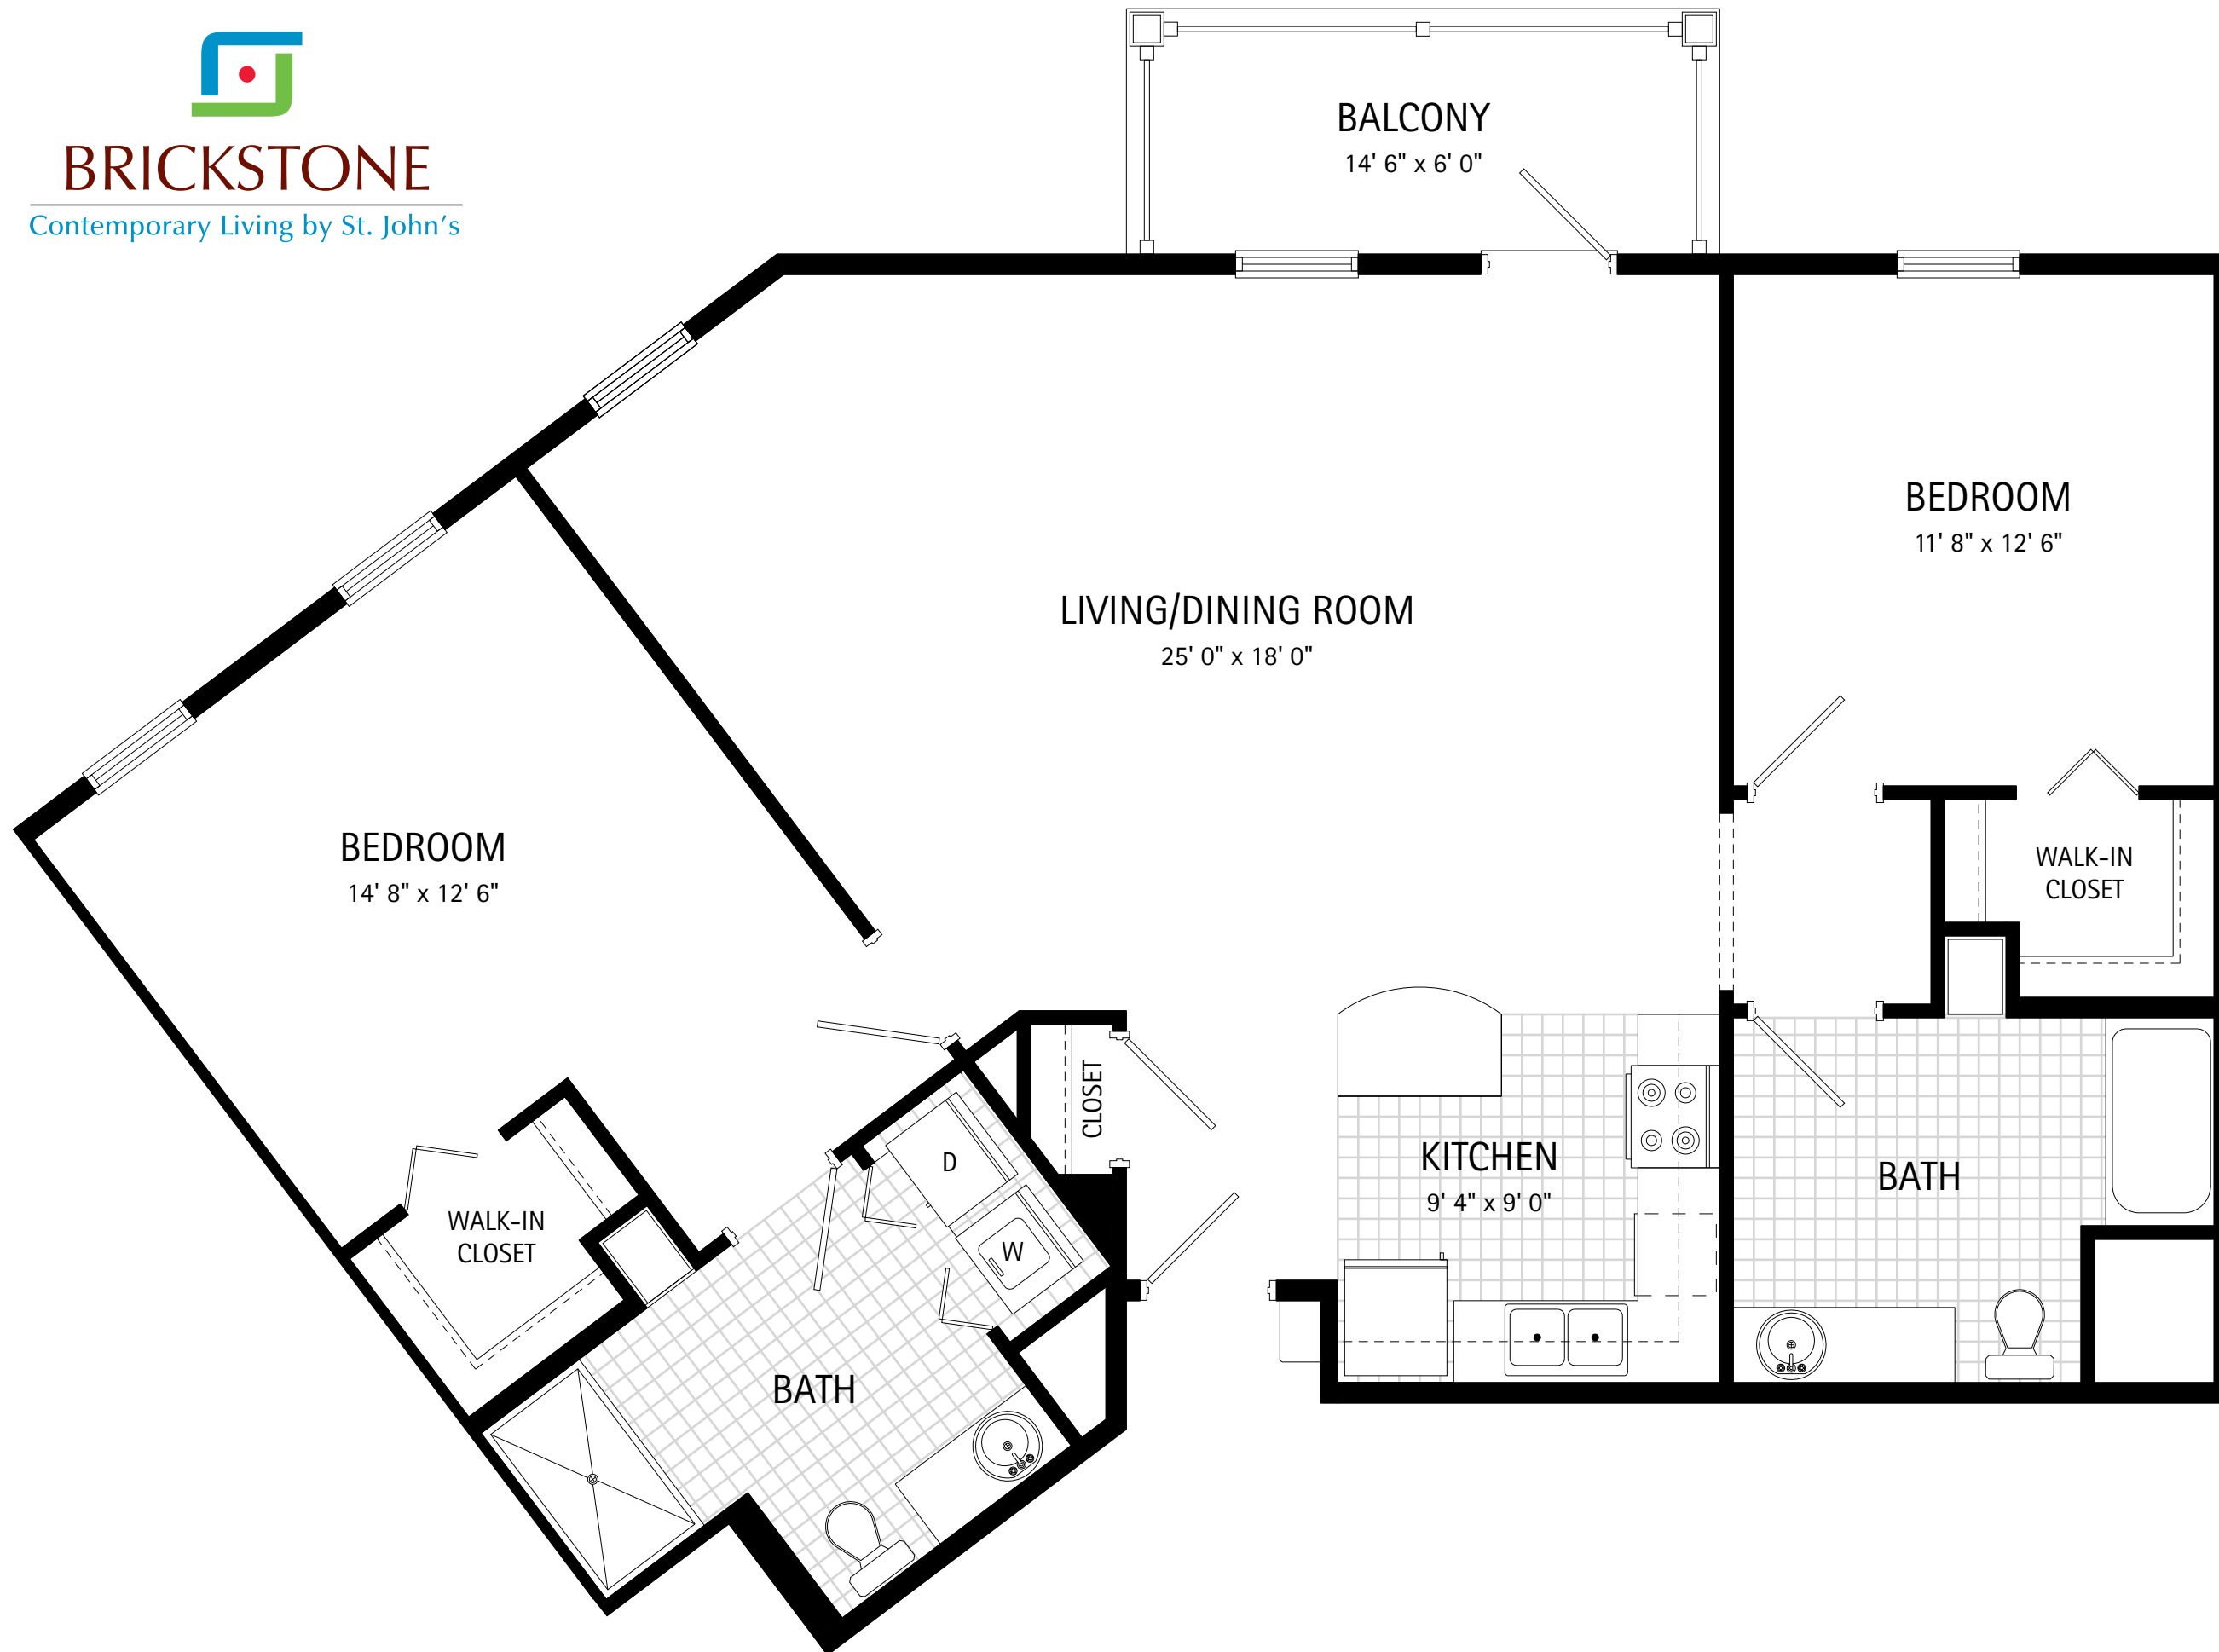

1,280 S.F.

**BRICKSTONE**

Contemporary Living by St. John's

**UNIT TYPE I**  
Floor Plan  
1,266 S.F.