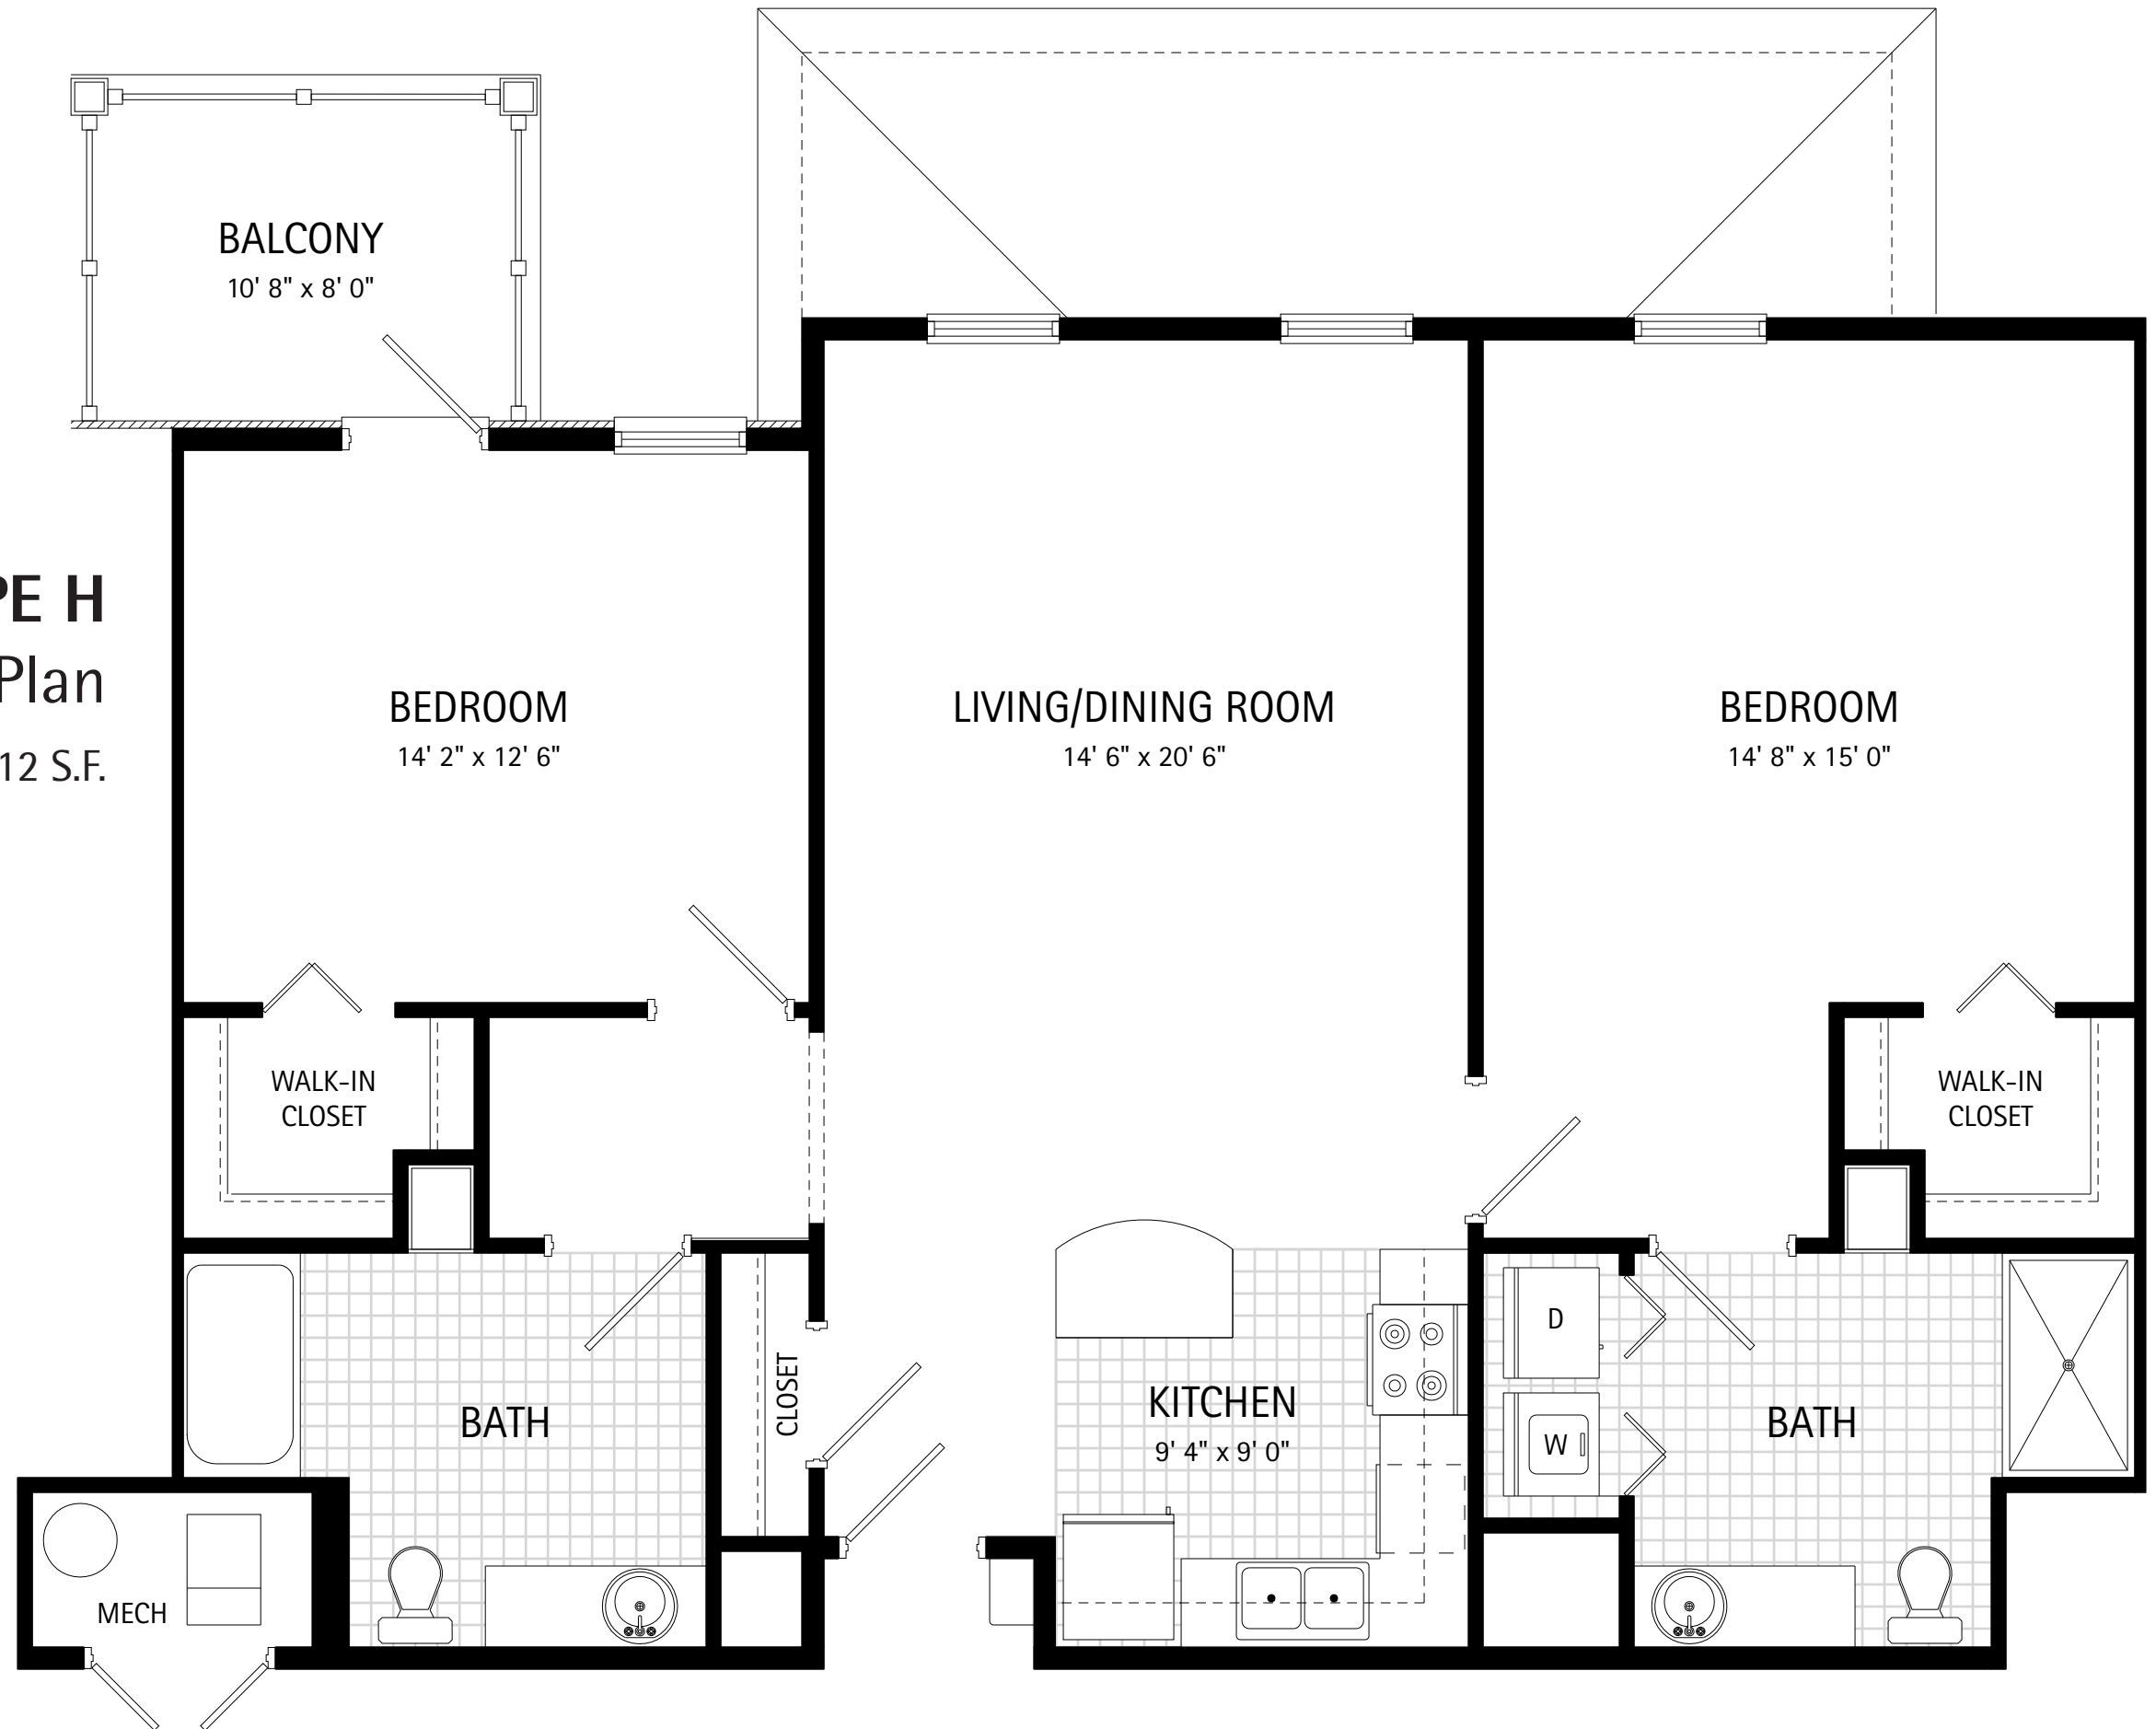

# UNIT TYPE G Floor Plan

1,142 S.F.

**BRICKSTONE**

Contemporary Living by St. John's

**UNIT TYPE H**  
**Floor Plan**  
1,212 S.F.

**BRICKSTONE**

Contemporary Living by St. John's

**UNIT TYPE H1**  
Floor Plan

1,280 S.F.

**BRICKSTONE**

Contemporary Living by St. John's

**UNIT TYPE I**  
Floor Plan  
1,266 S.F.