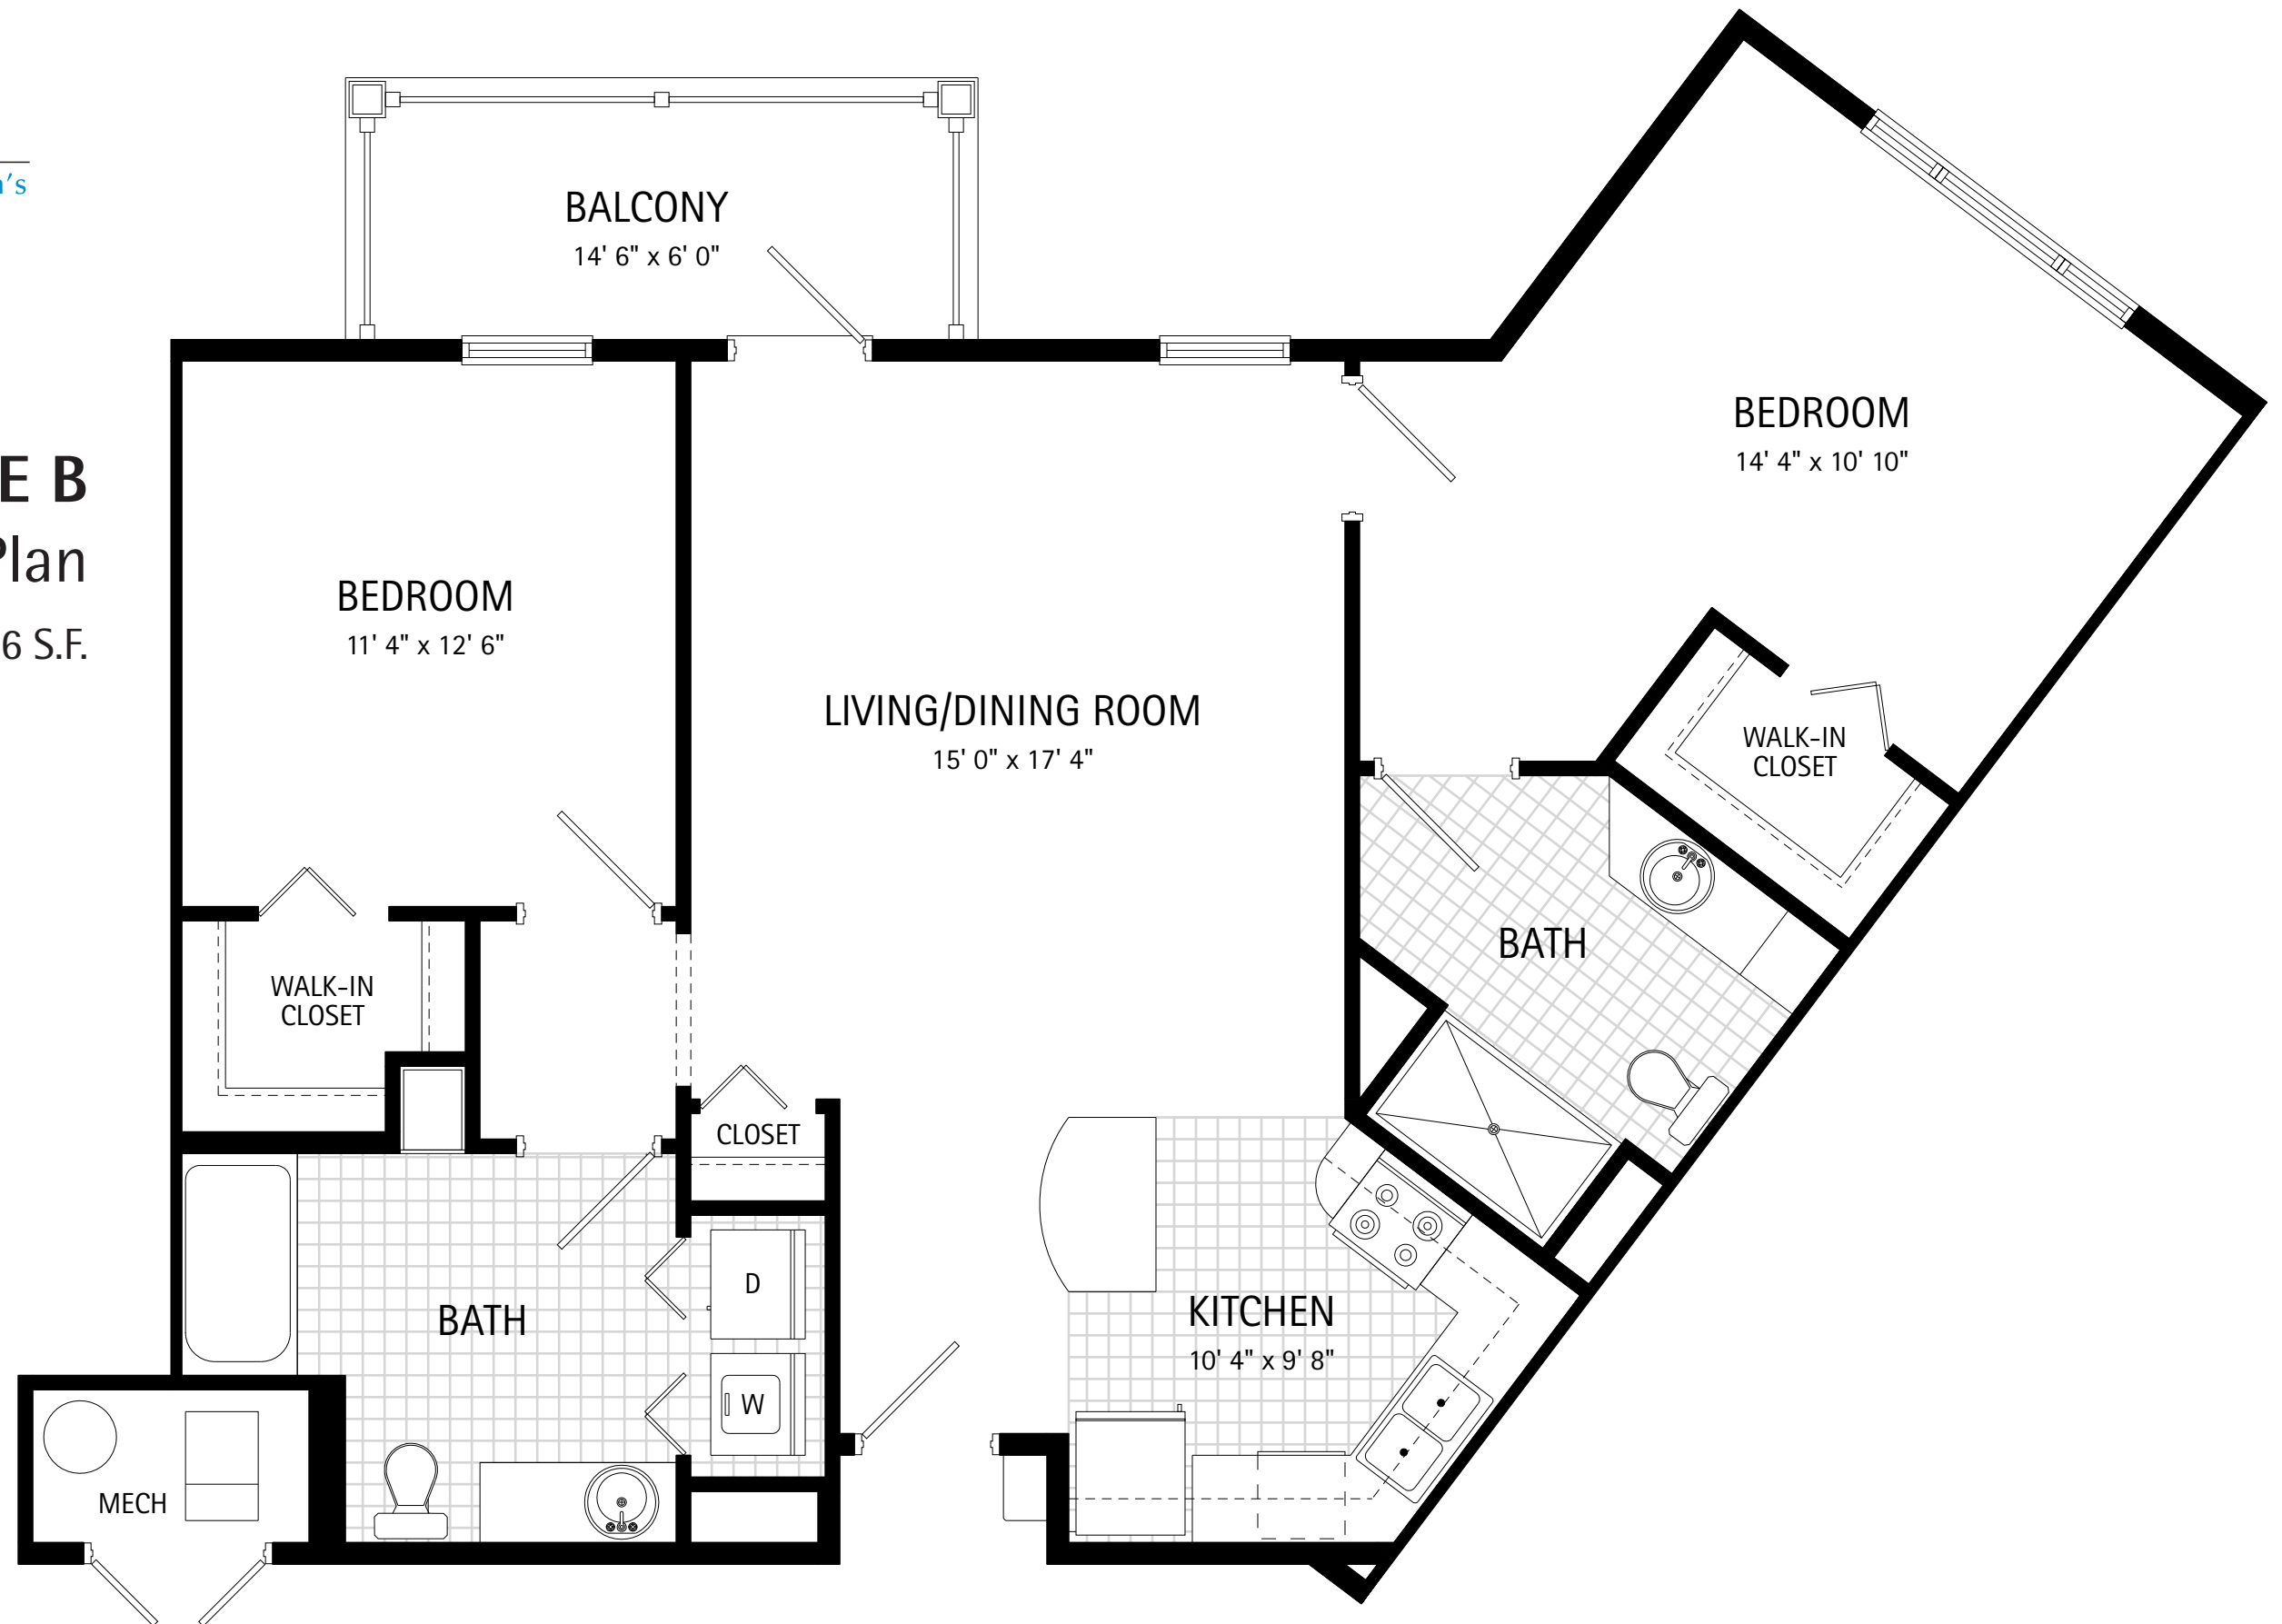

# UNIT TYPE A2 Floor Plan

1,034 S.F.

**BRICKSTONE**

Contemporary Living by St. John's

# UNIT TYPE A3 Floor Plan

965 S.F.

**BRICKSTONE**

Contemporary Living by St. John's

**UNIT TYPE B**  
Floor Plan  
1,046 S.F.

**BRICKSTONE**

Contemporary Living by St. John's