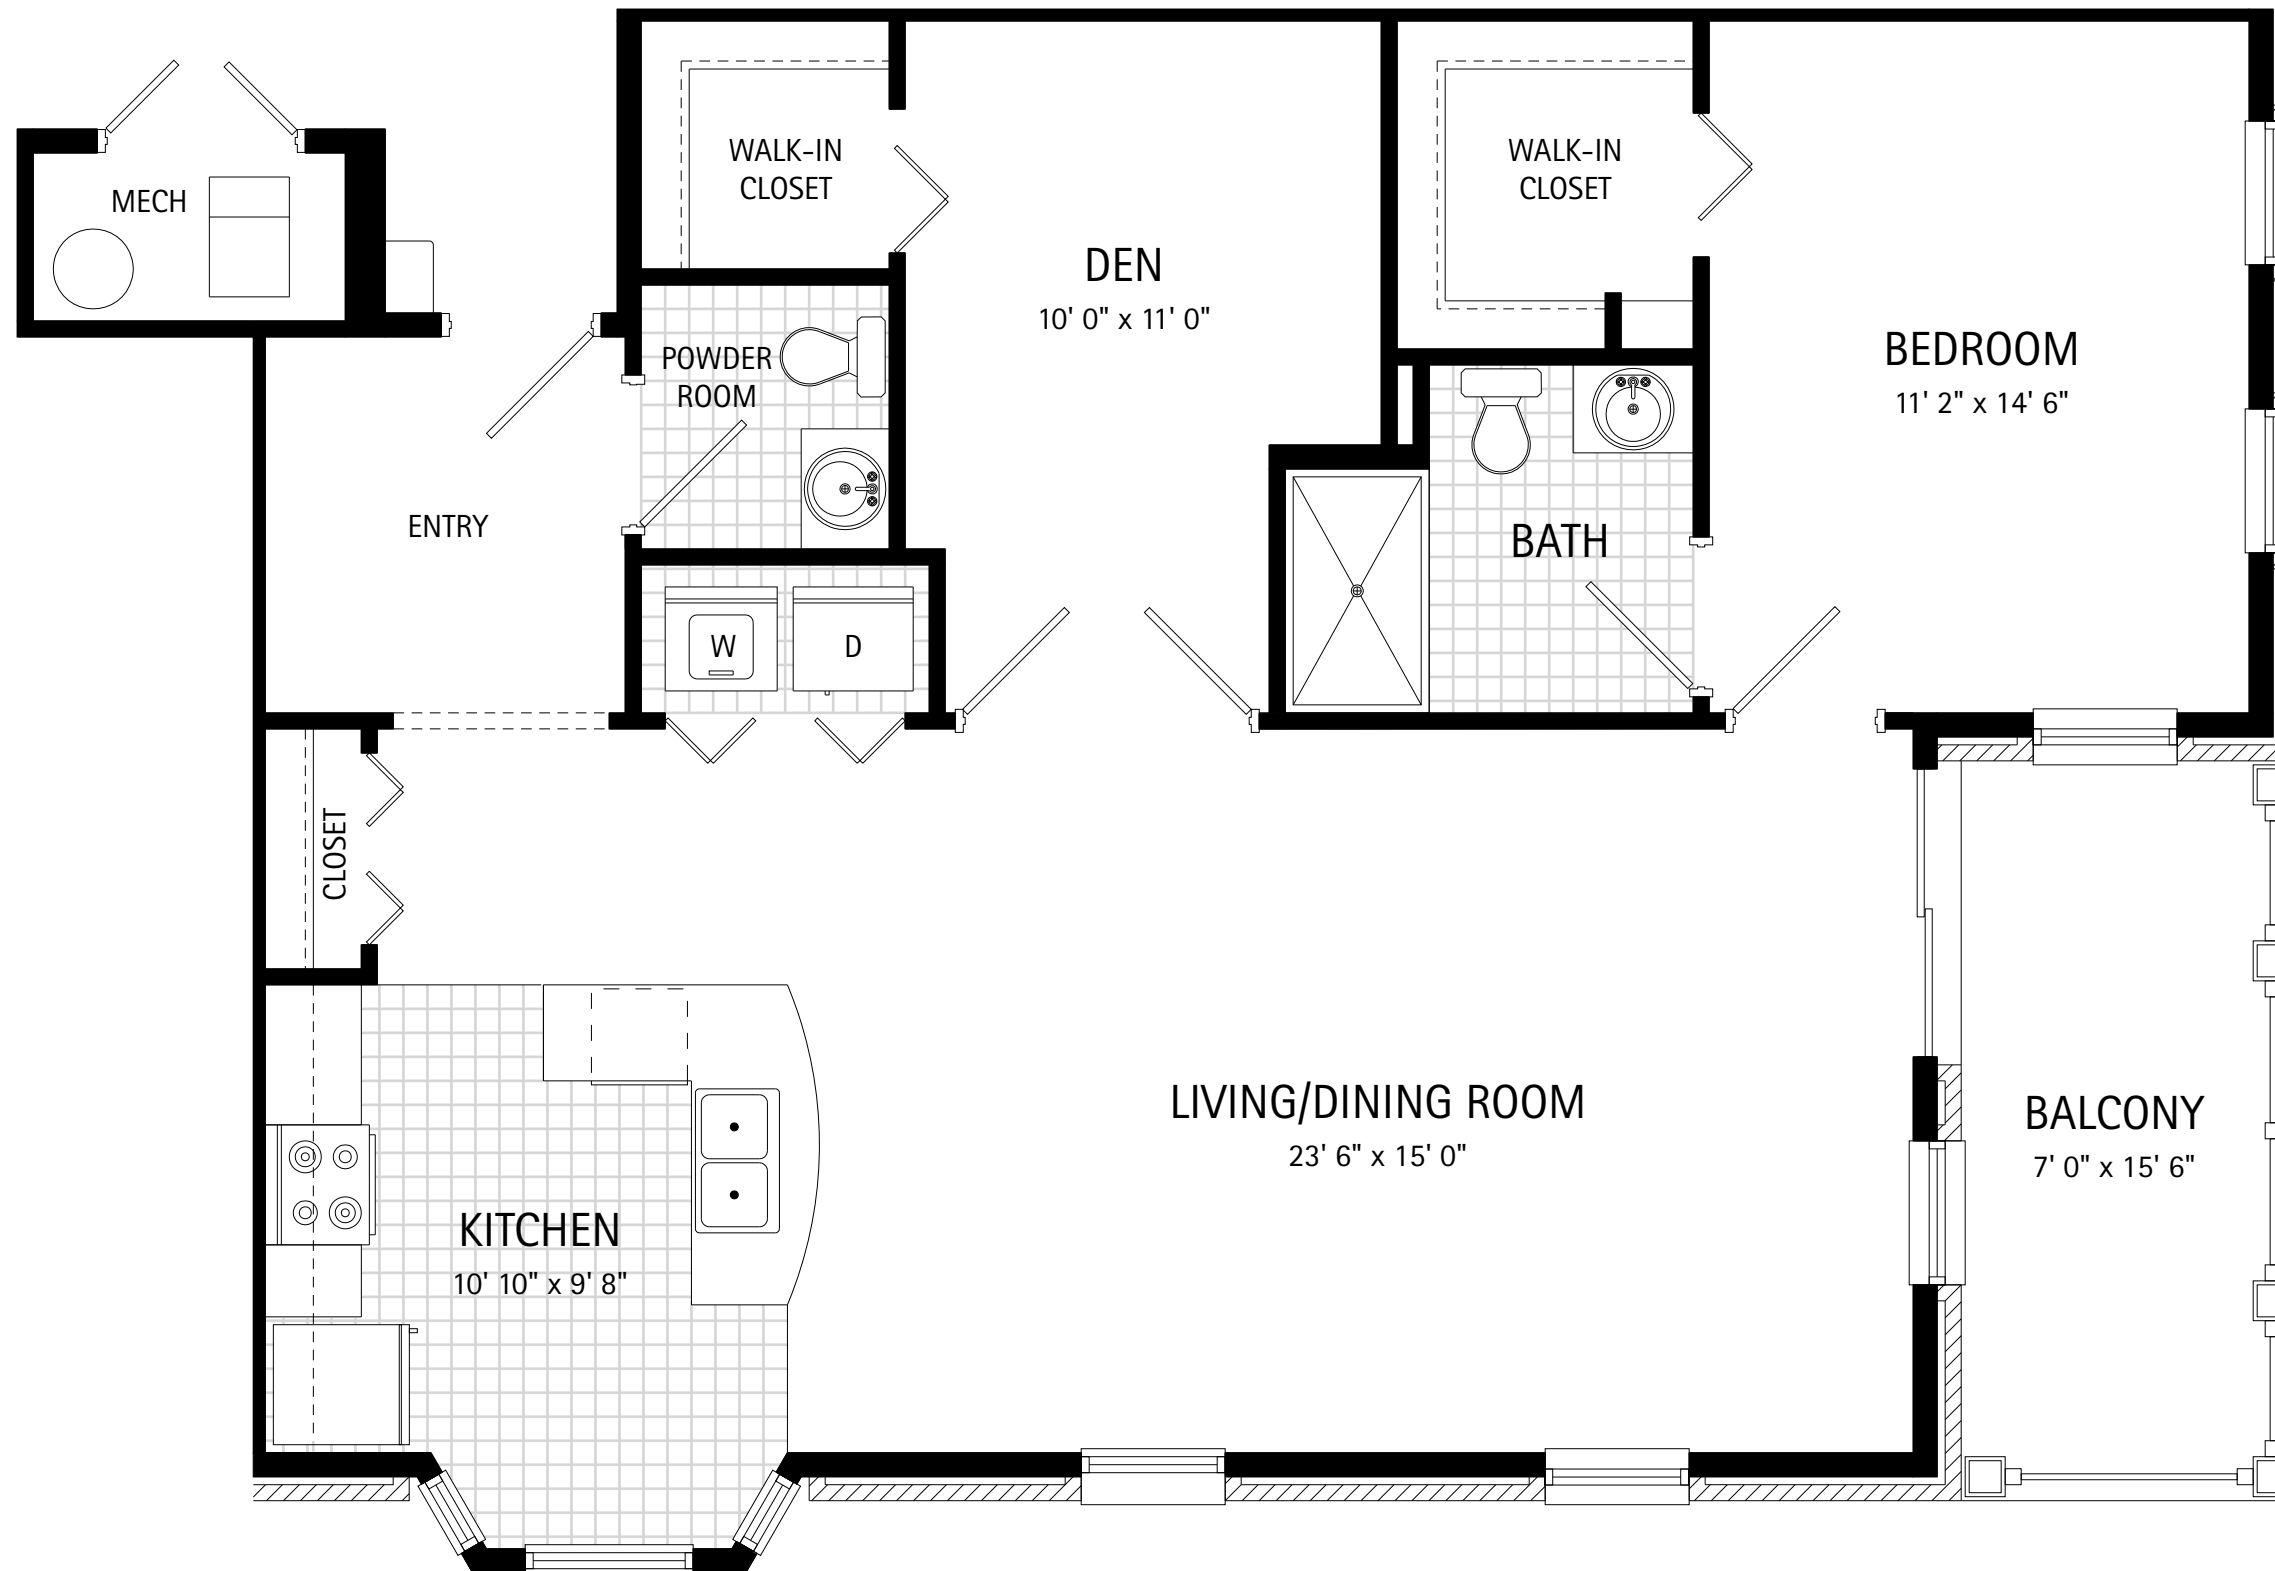

BRICKSTONE

Contemporary Living by St. John's

UNIT TYPE C Floor Plan

1,086 S.F.