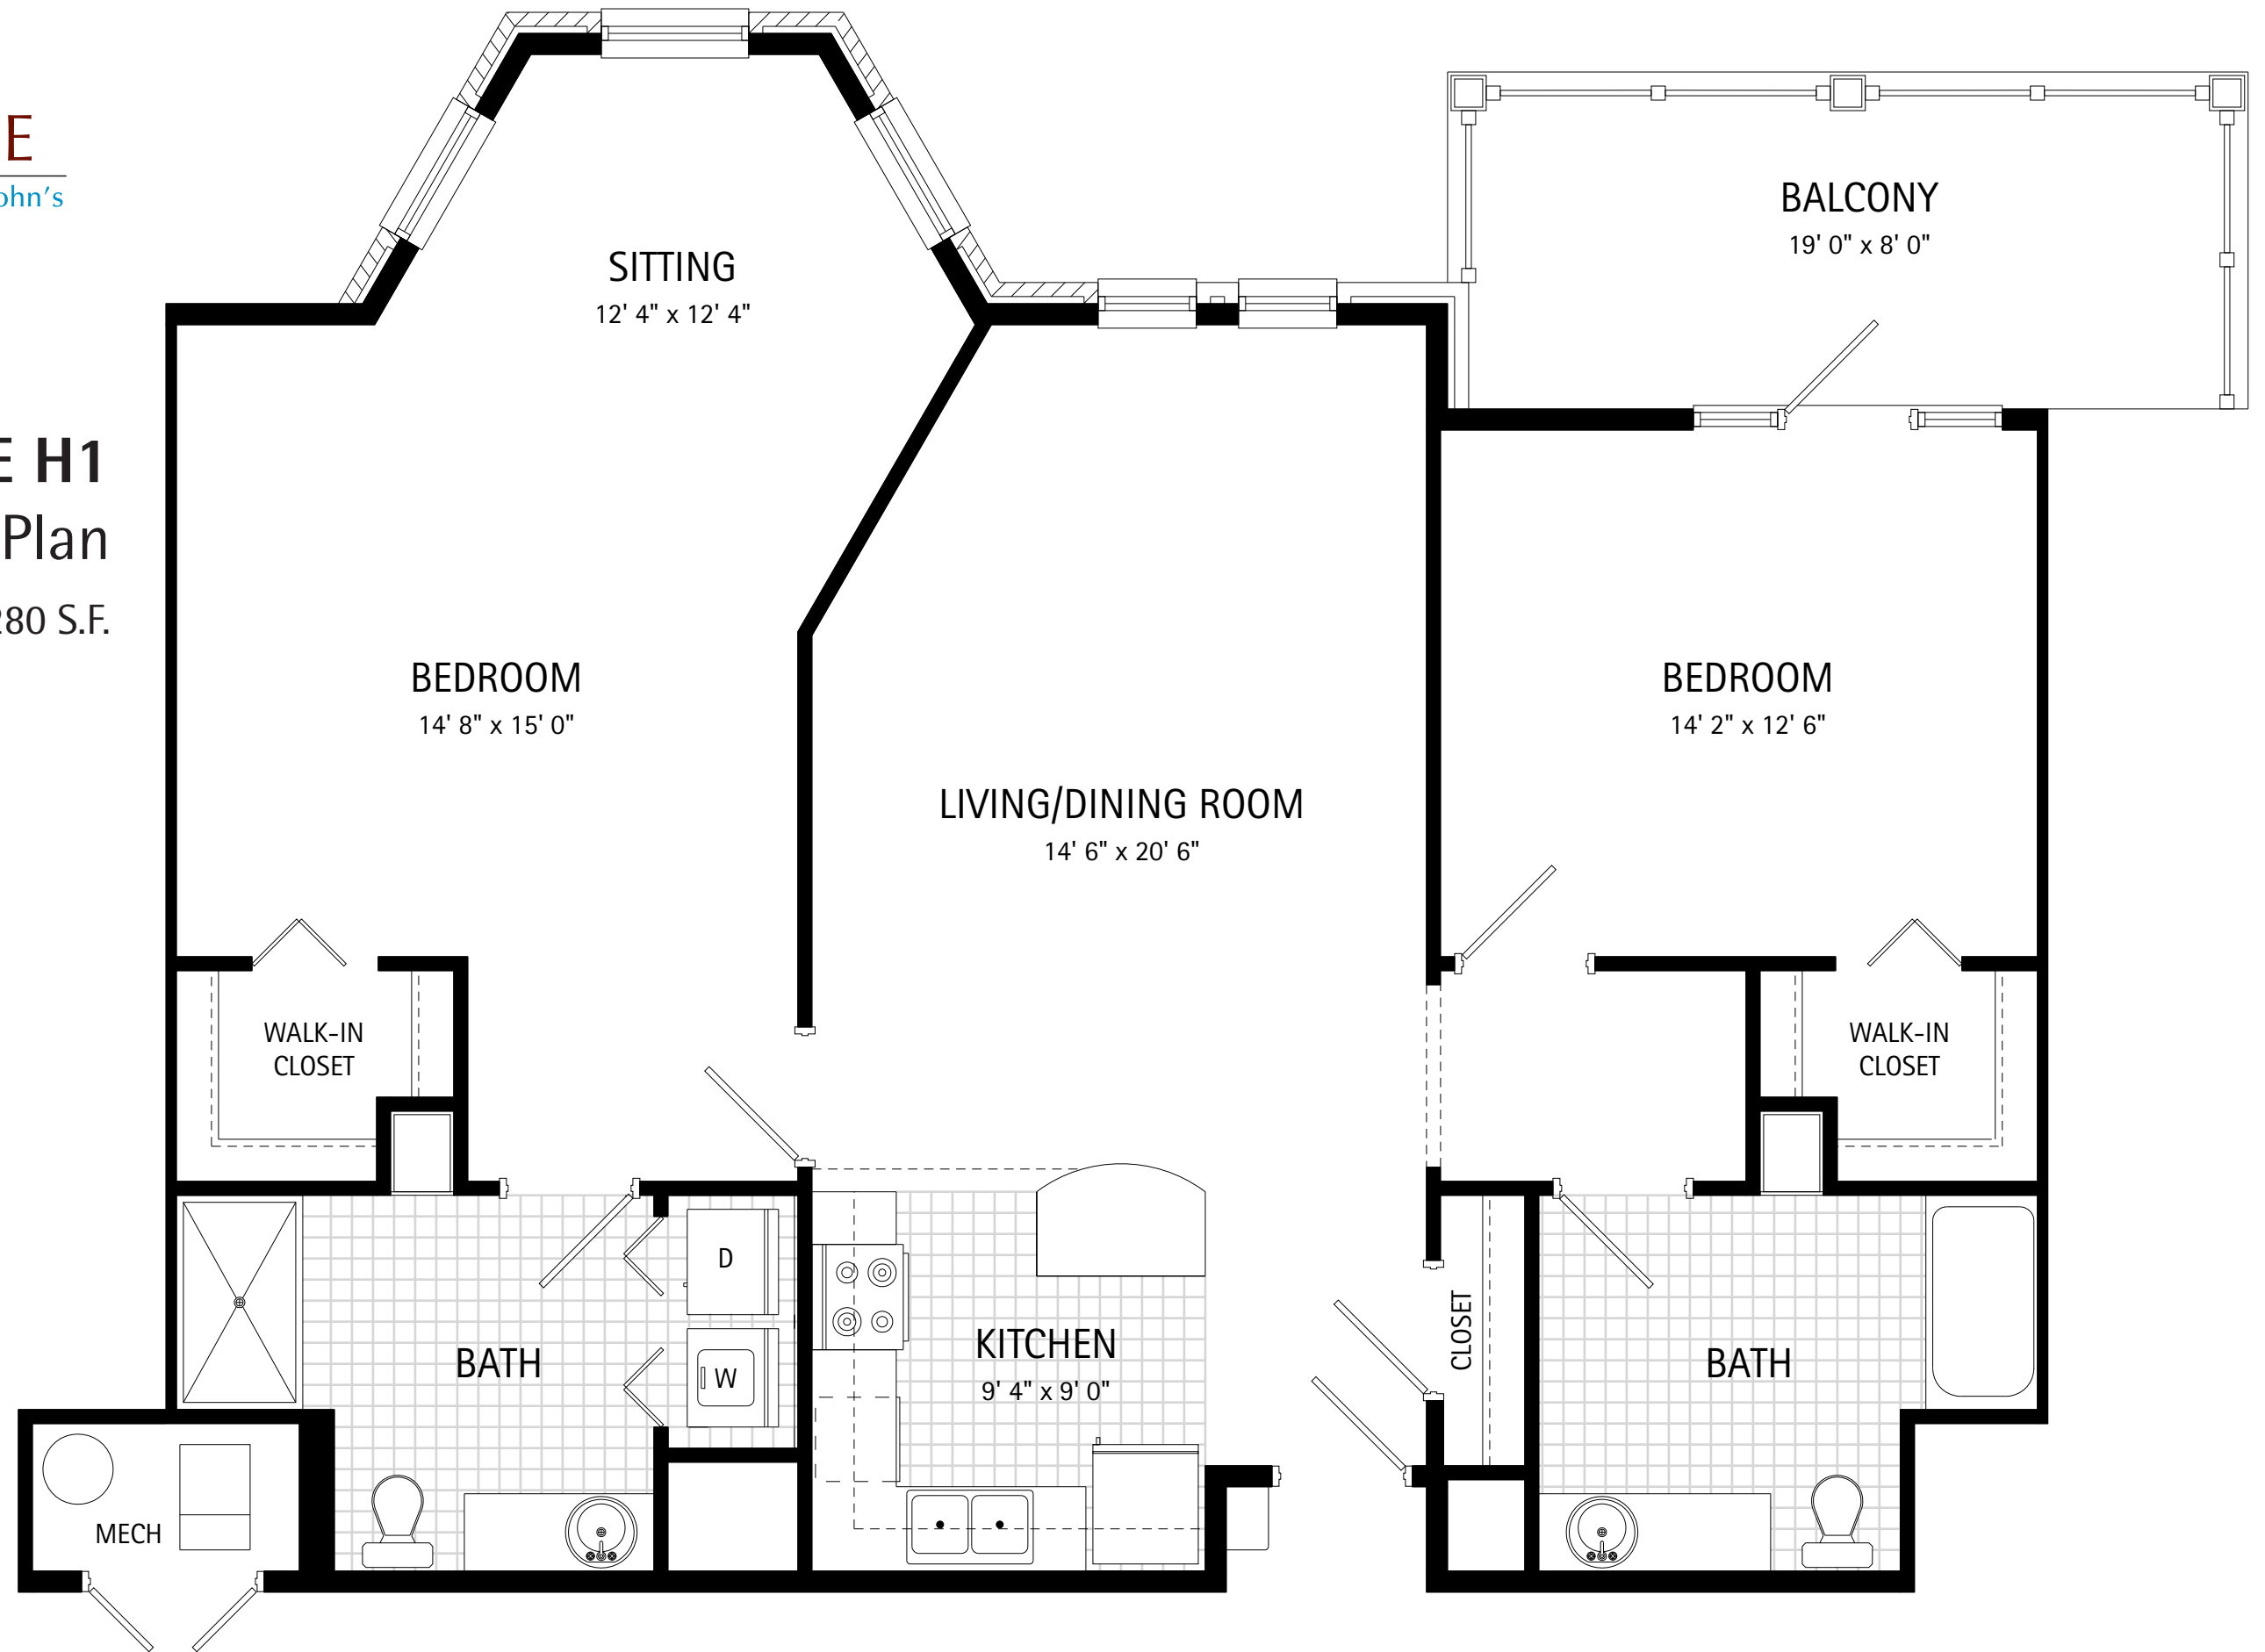

BRICKSTONE

Contemporary Living by St. John's

UNIT TYPE H1
Floor Plan

1,280 S.F.