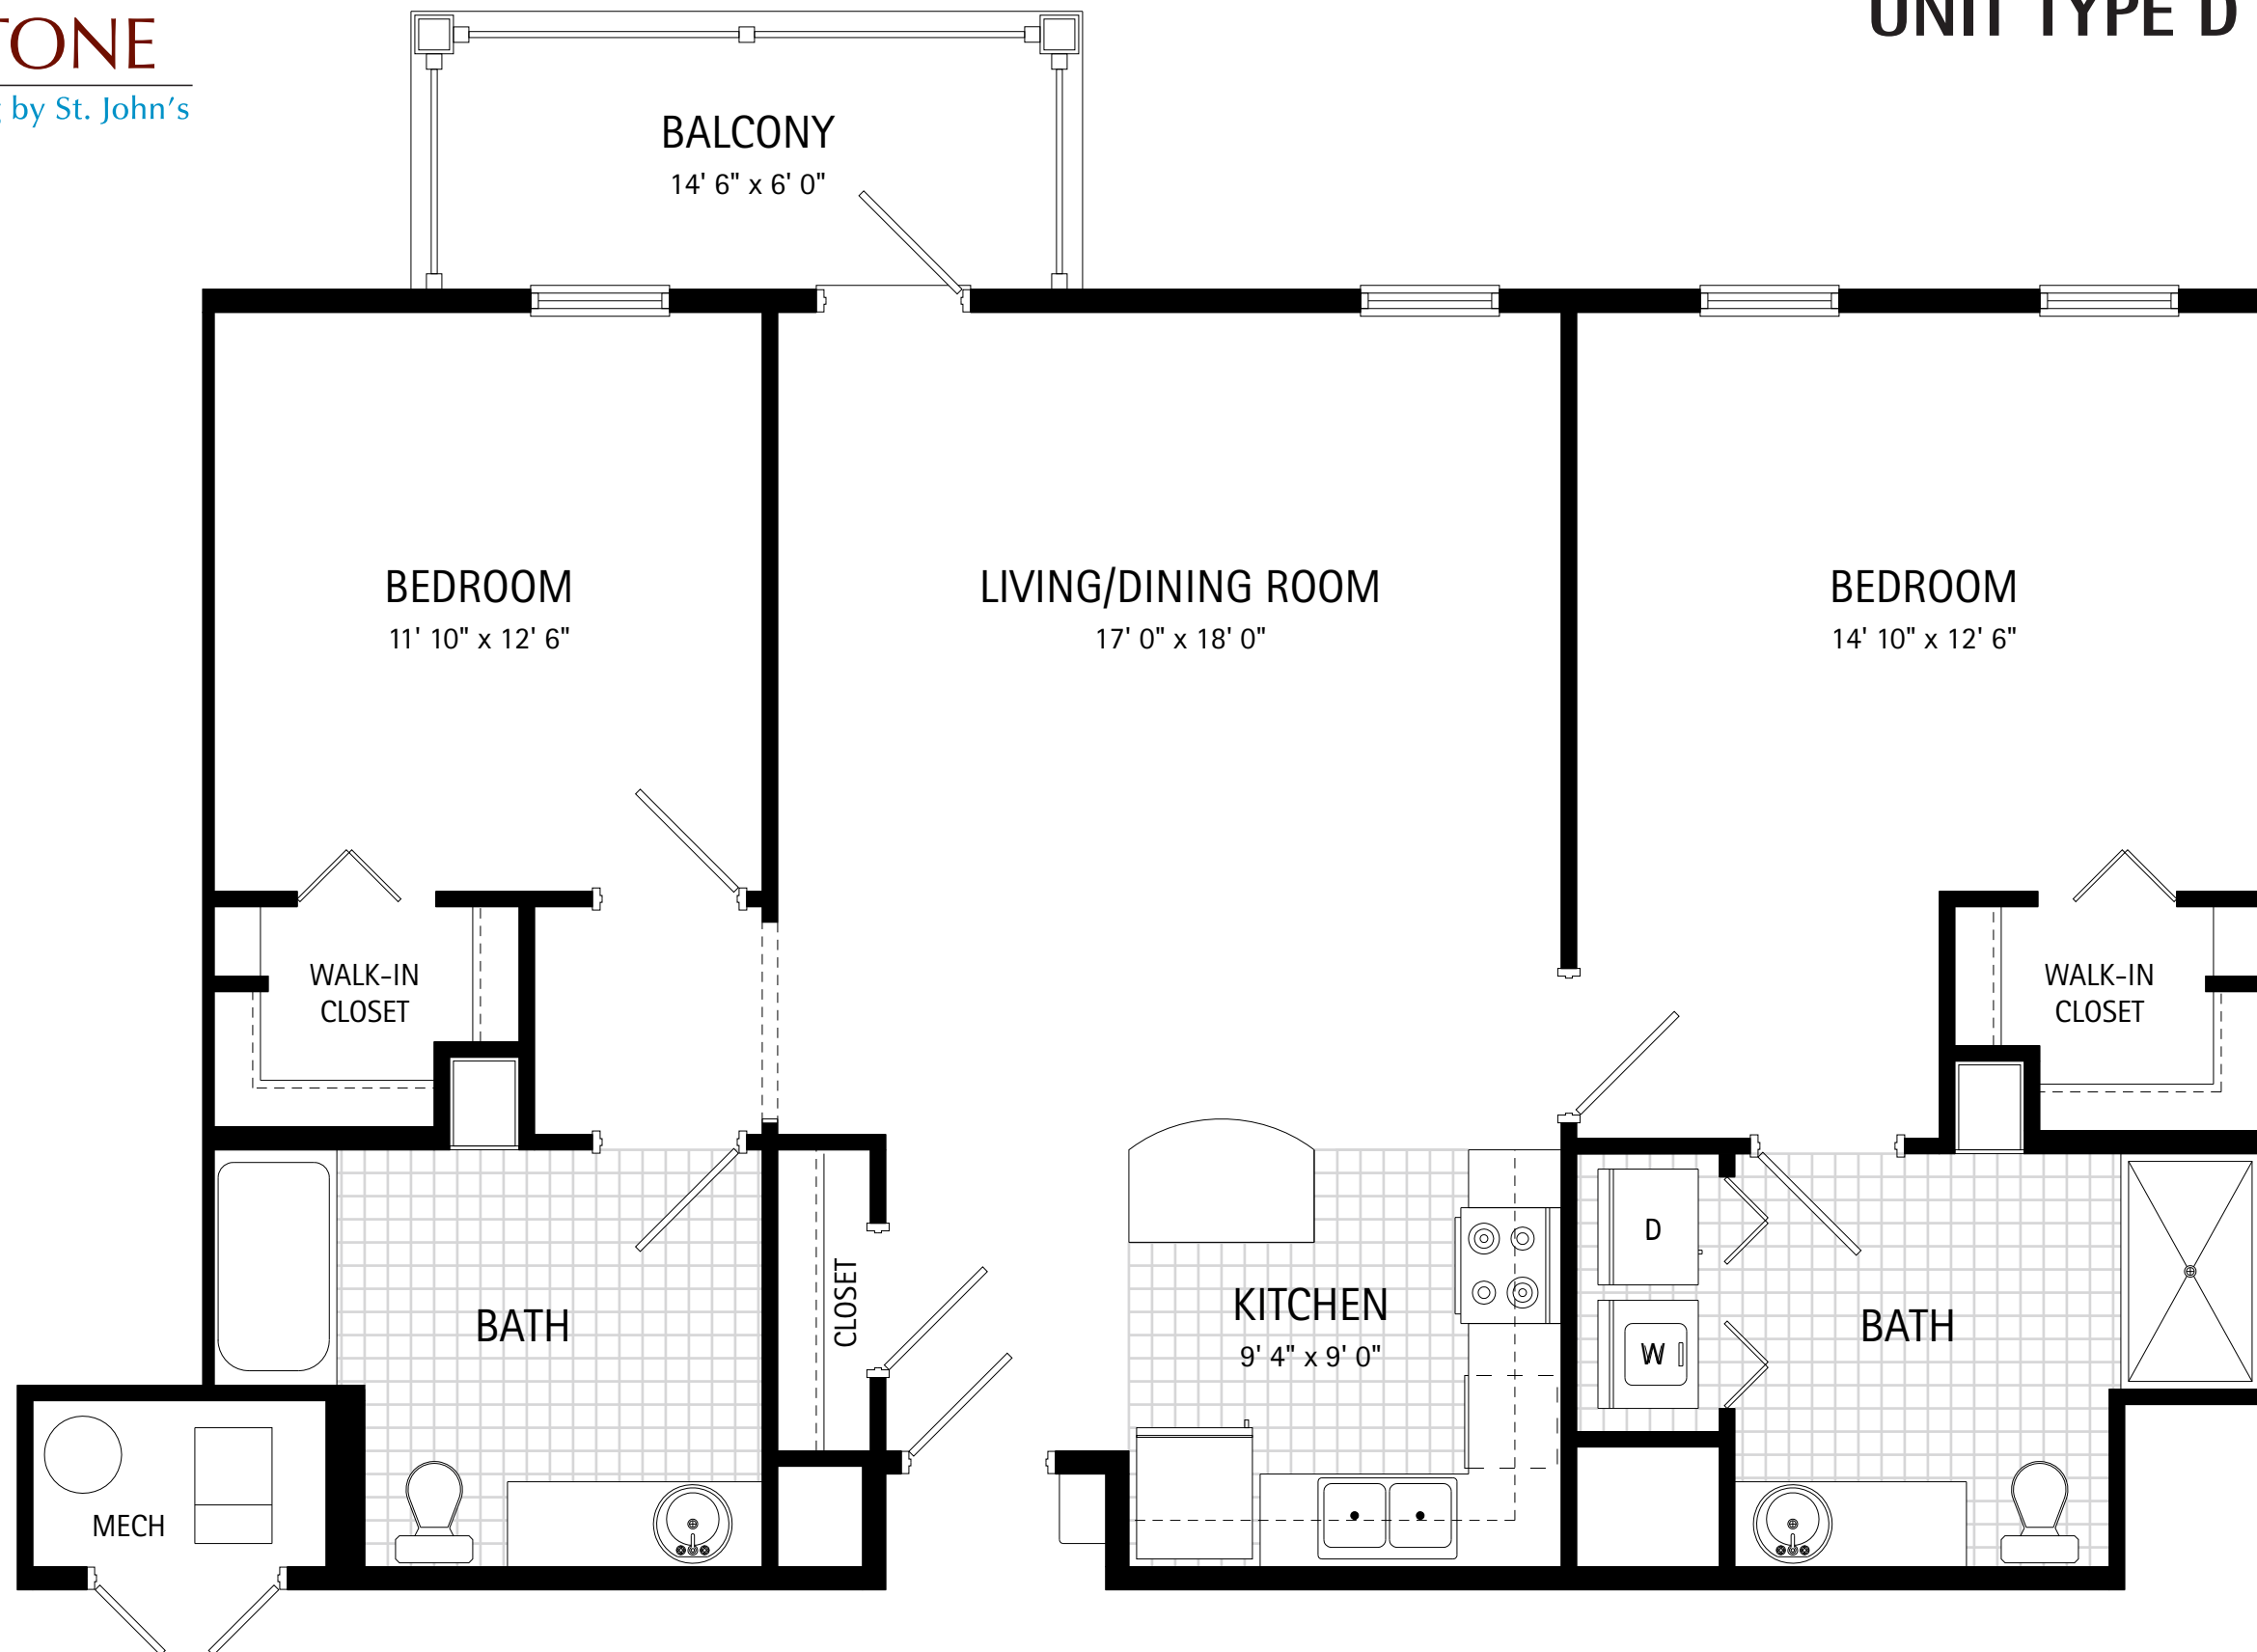

# UNIT TYPE C Floor Plan

1,086 S.F.

**BRICKSTONE**

Contemporary Living by St. John's

# UNIT TYPE D Floor Plan

1,140 S.F.

**BRICKSTONE**

Contemporary Living by St. John's

**UNIT TYPE E**  
Floor Plan  
1,122 S.F.

**BRICKSTONE**

Contemporary Living by St. John's

**UNIT TYPE E1**  
Floor Plan  
1,138 S.F.