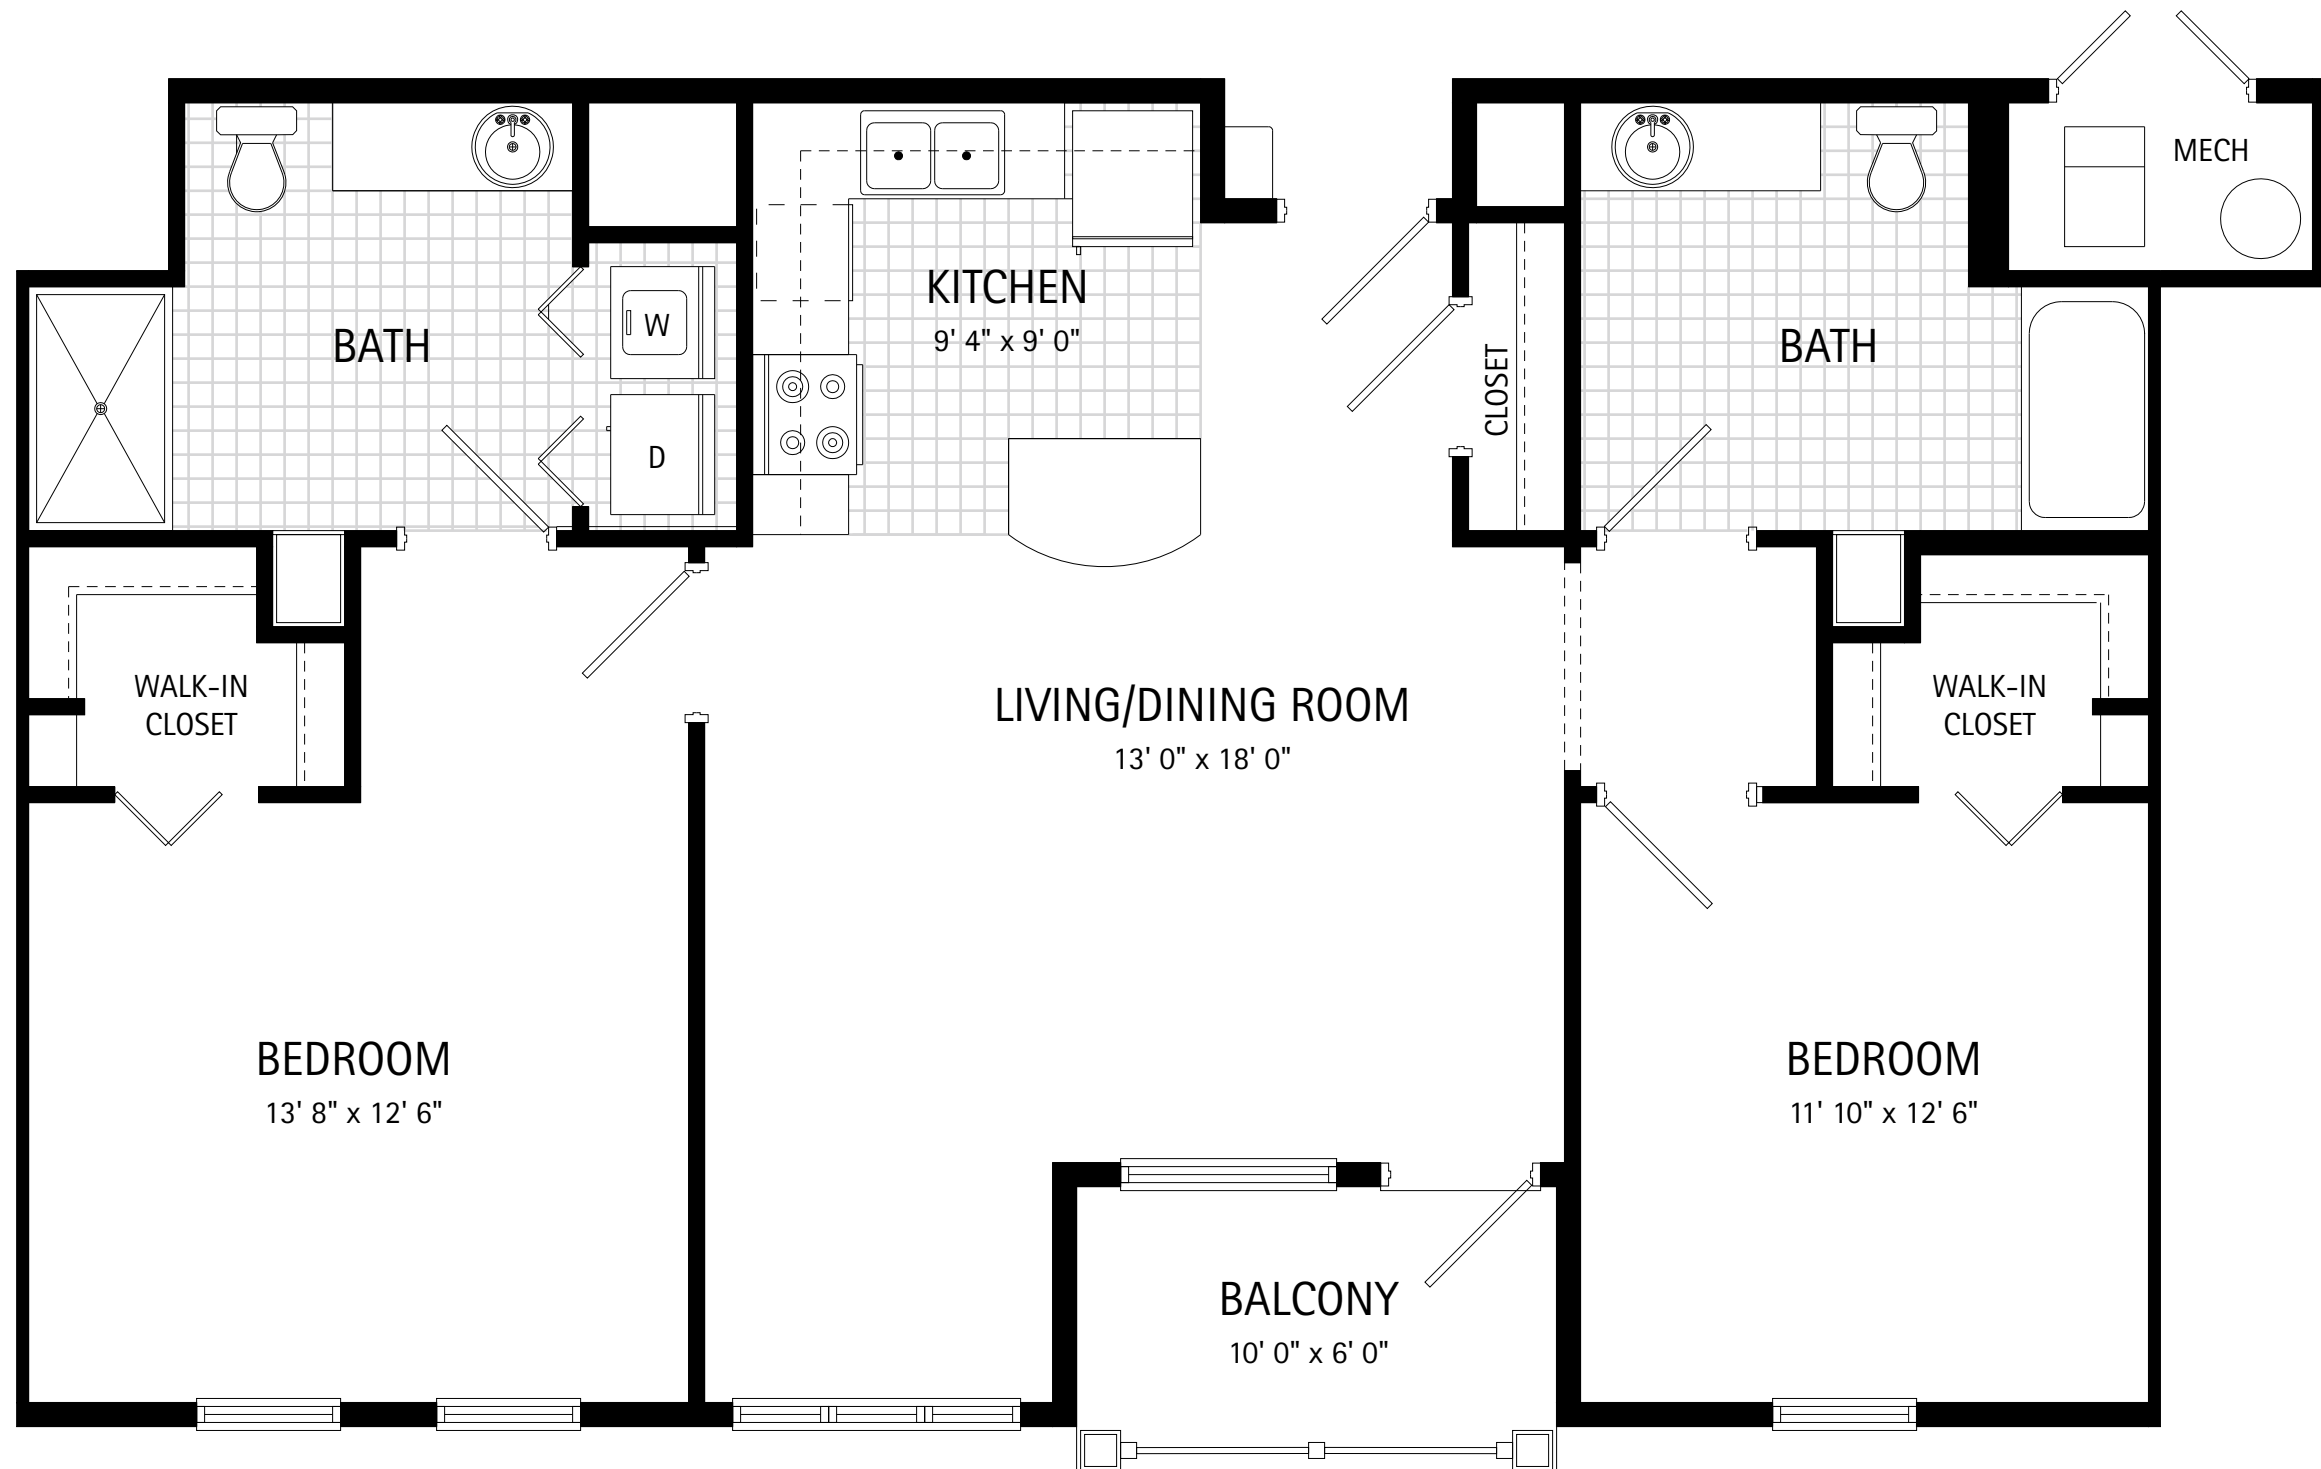

BRICKSTONE

Contemporary Living by St. John's

UNIT TYPE E3 Floor Plan

1,084 S.F.