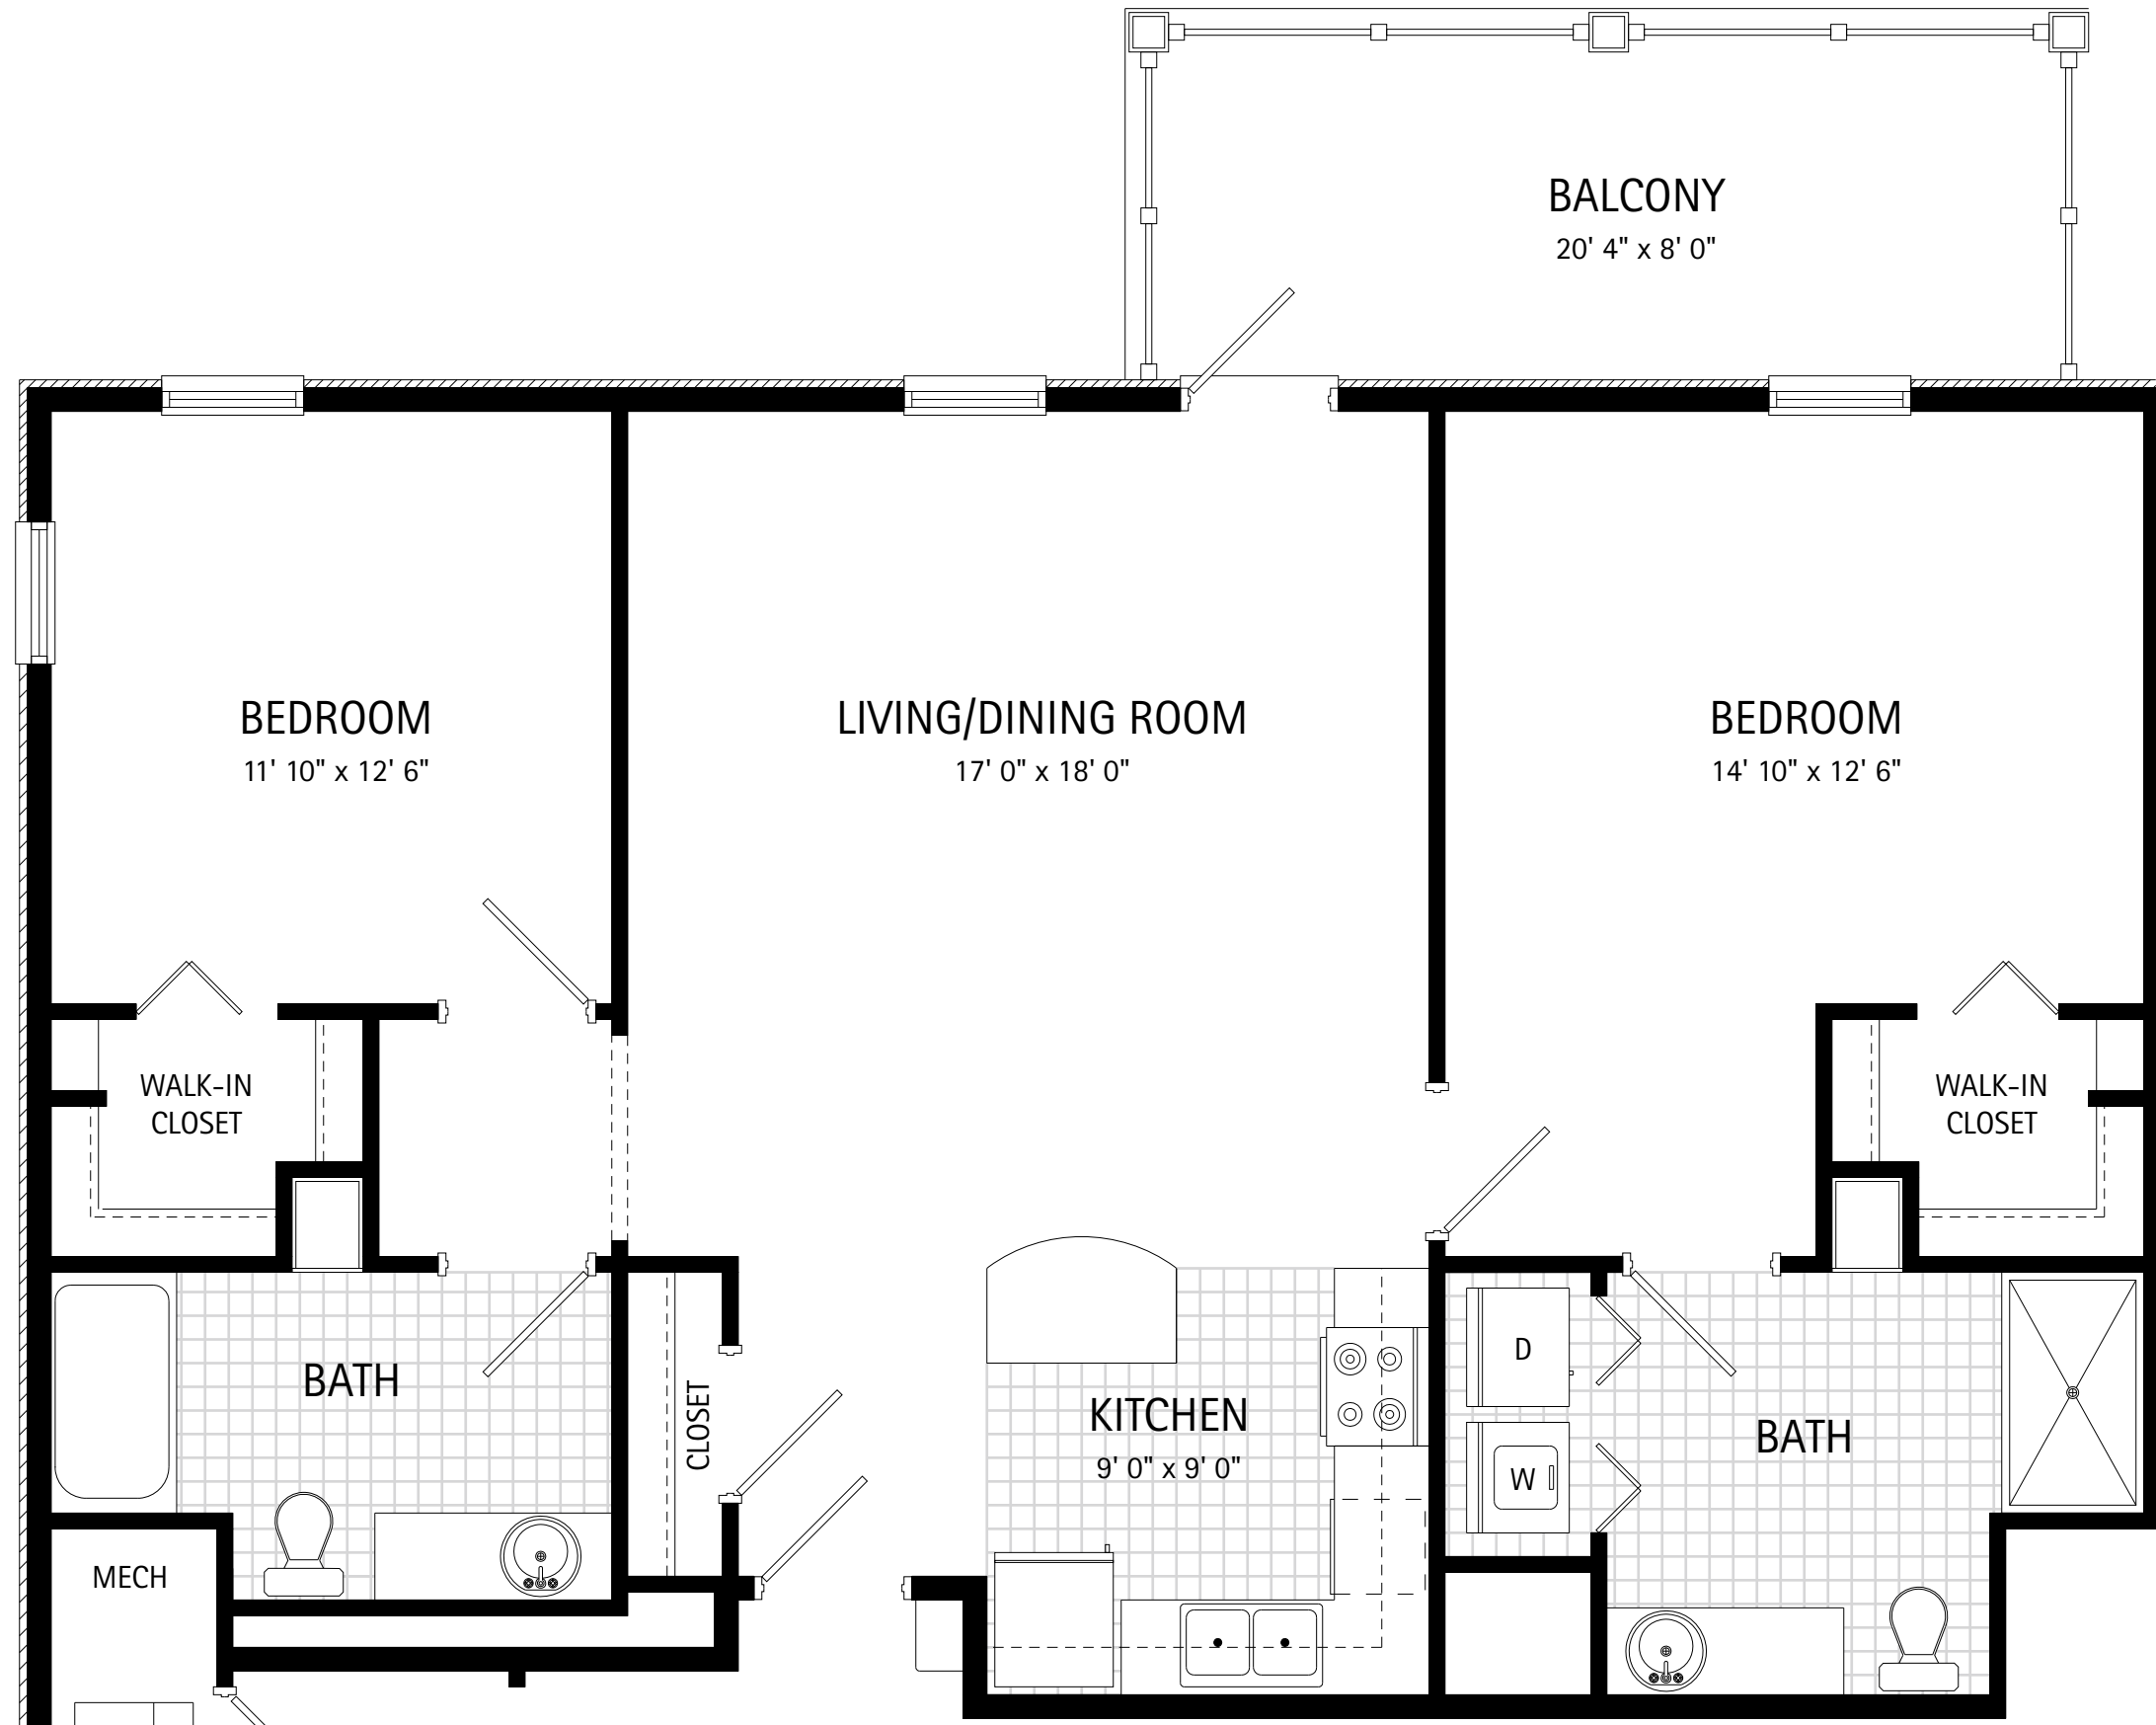

# UNIT TYPE D Floor Plan

1,140 S.F.

**BRICKSTONE**

Contemporary Living by St. John's

**UNIT TYPE E**  
Floor Plan  
1,122 S.F.

**BRICKSTONE**

Contemporary Living by St. John's

**UNIT TYPE E1**  
Floor Plan  
1,138 S.F.