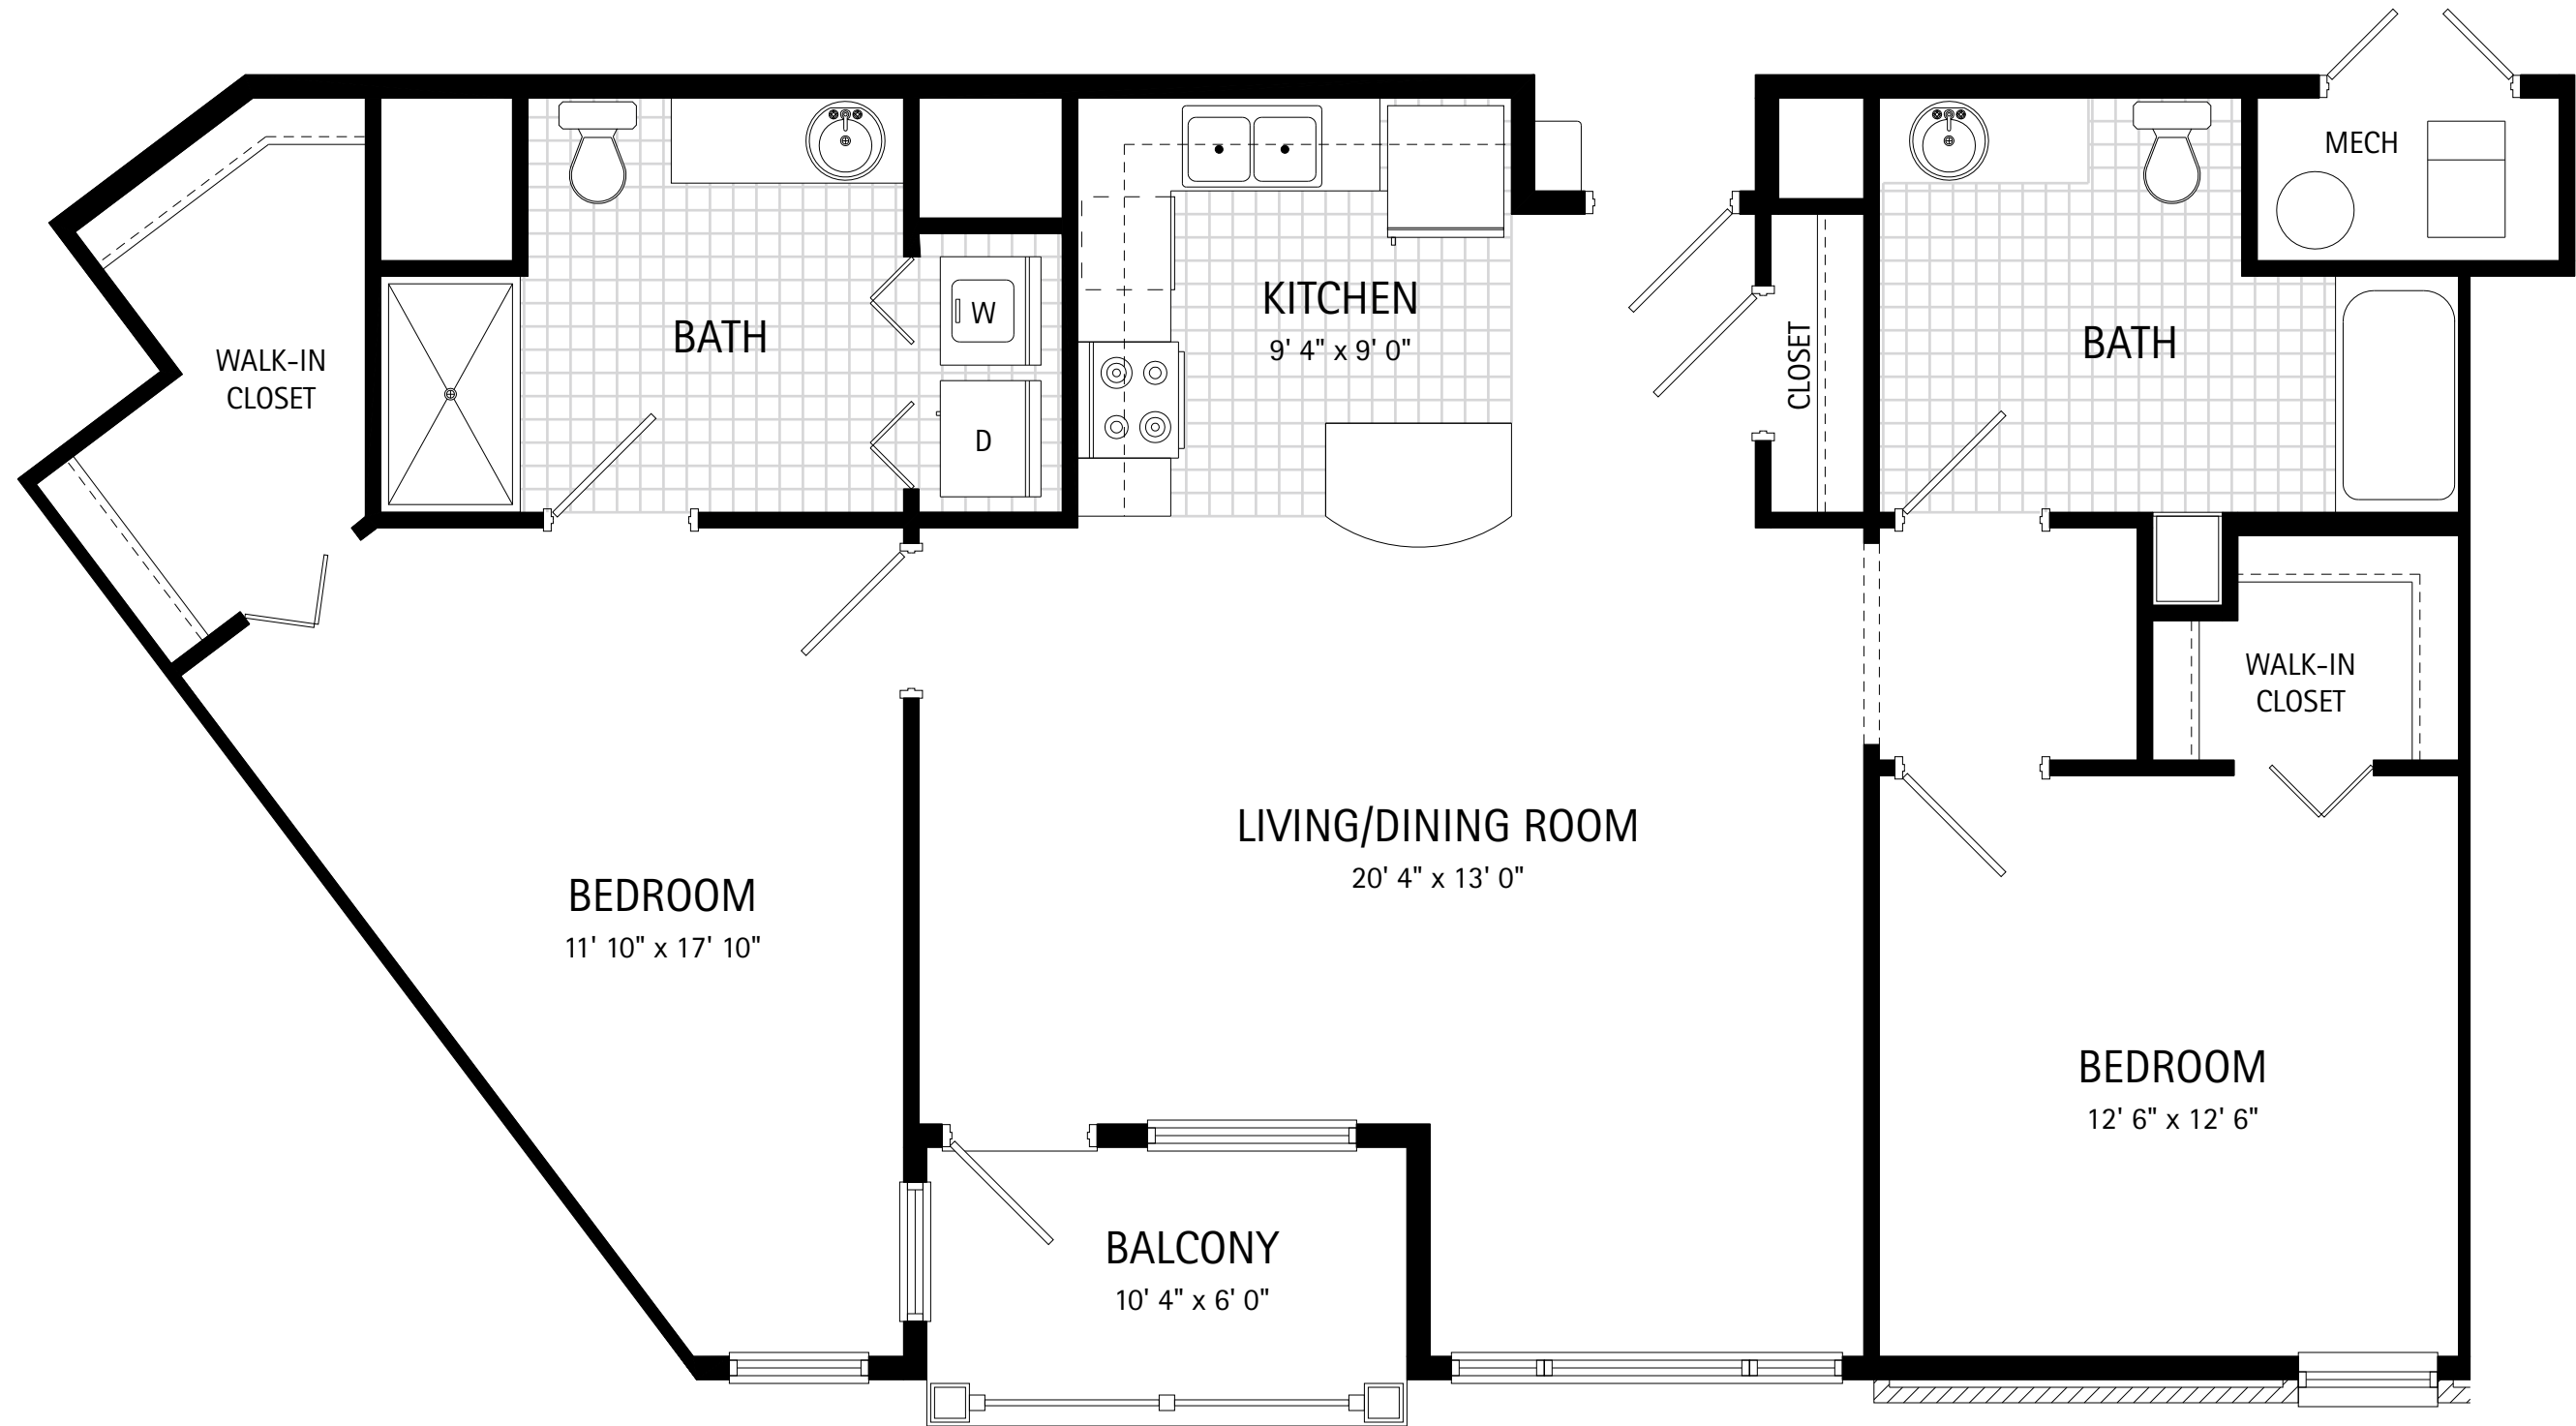

## UNIT TYPE F Floor Plan

1,126 S.F.

**BRICKSTONE**

Contemporary Living by St. John's

# UNIT TYPE G Floor Plan

1,142 S.F.

**BRICKSTONE**

Contemporary Living by St. John's

**UNIT TYPE H**  
**Floor Plan**  
1,212 S.F.

**BRICKSTONE**

Contemporary Living by St. John's

**UNIT TYPE H1**  
Floor Plan