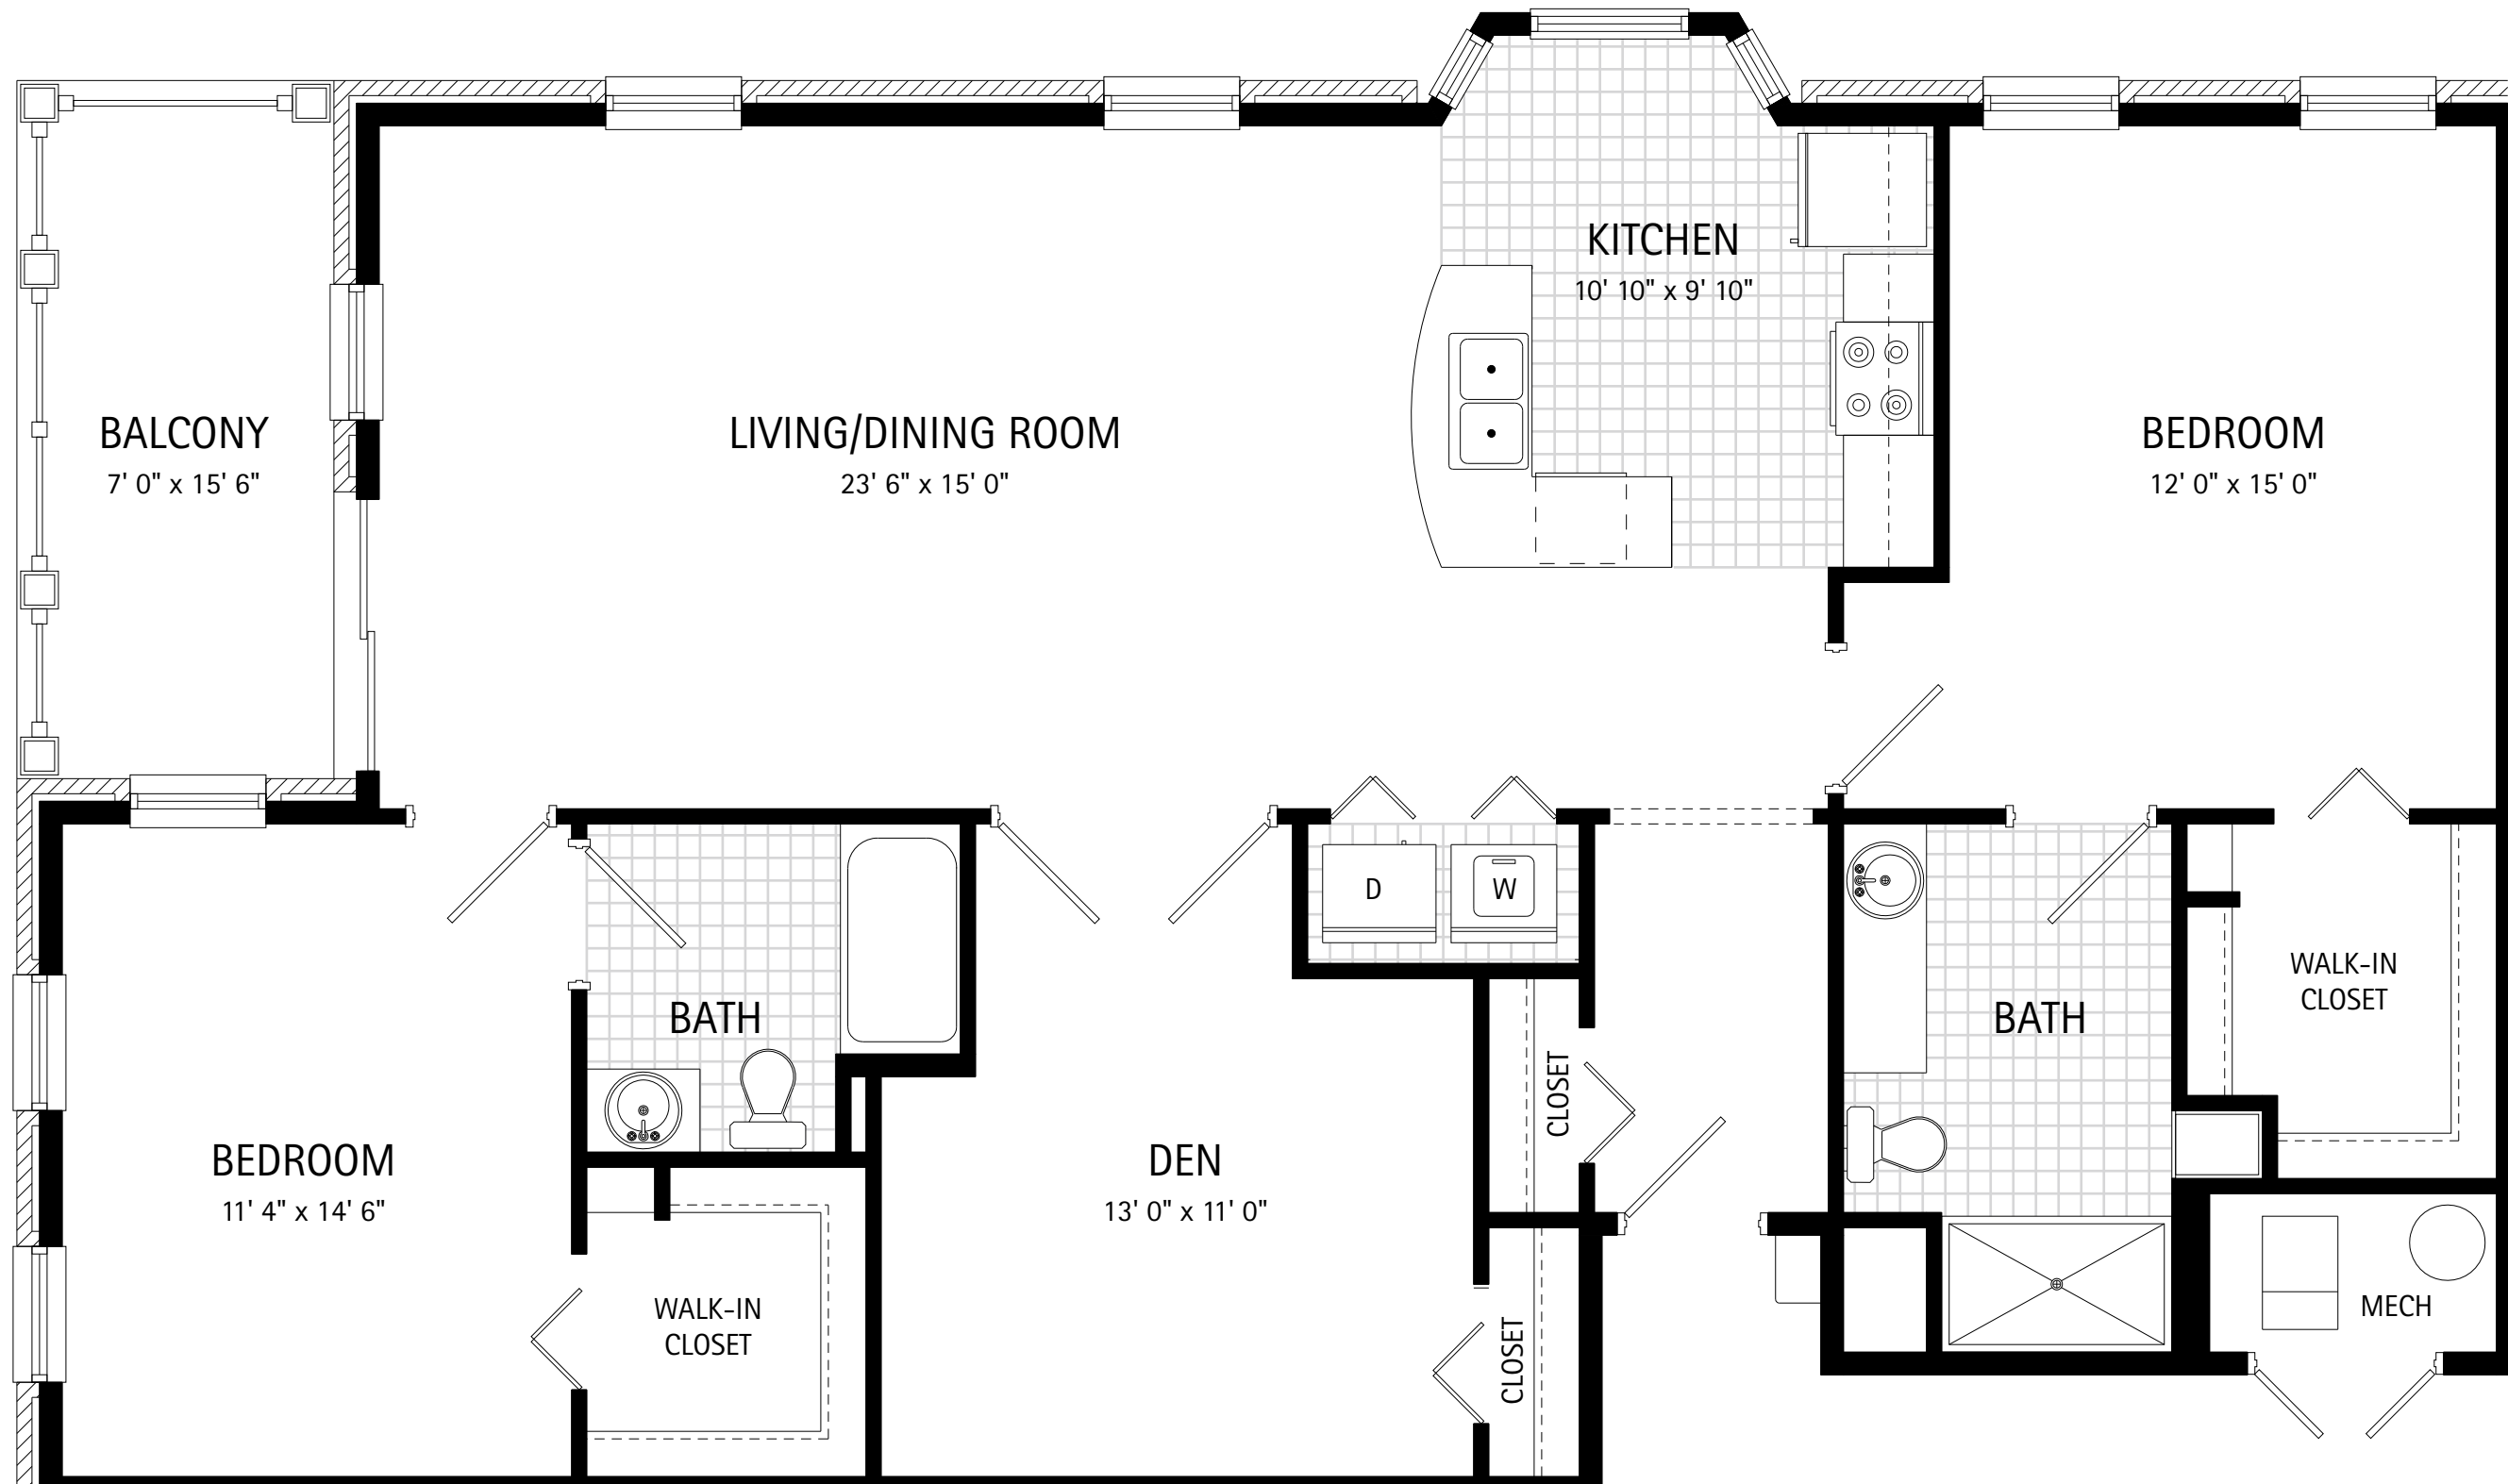

BRICKSTONE

Contemporary Living by St. John's

UNIT TYPE J Floor Plan

1,400 S.F.