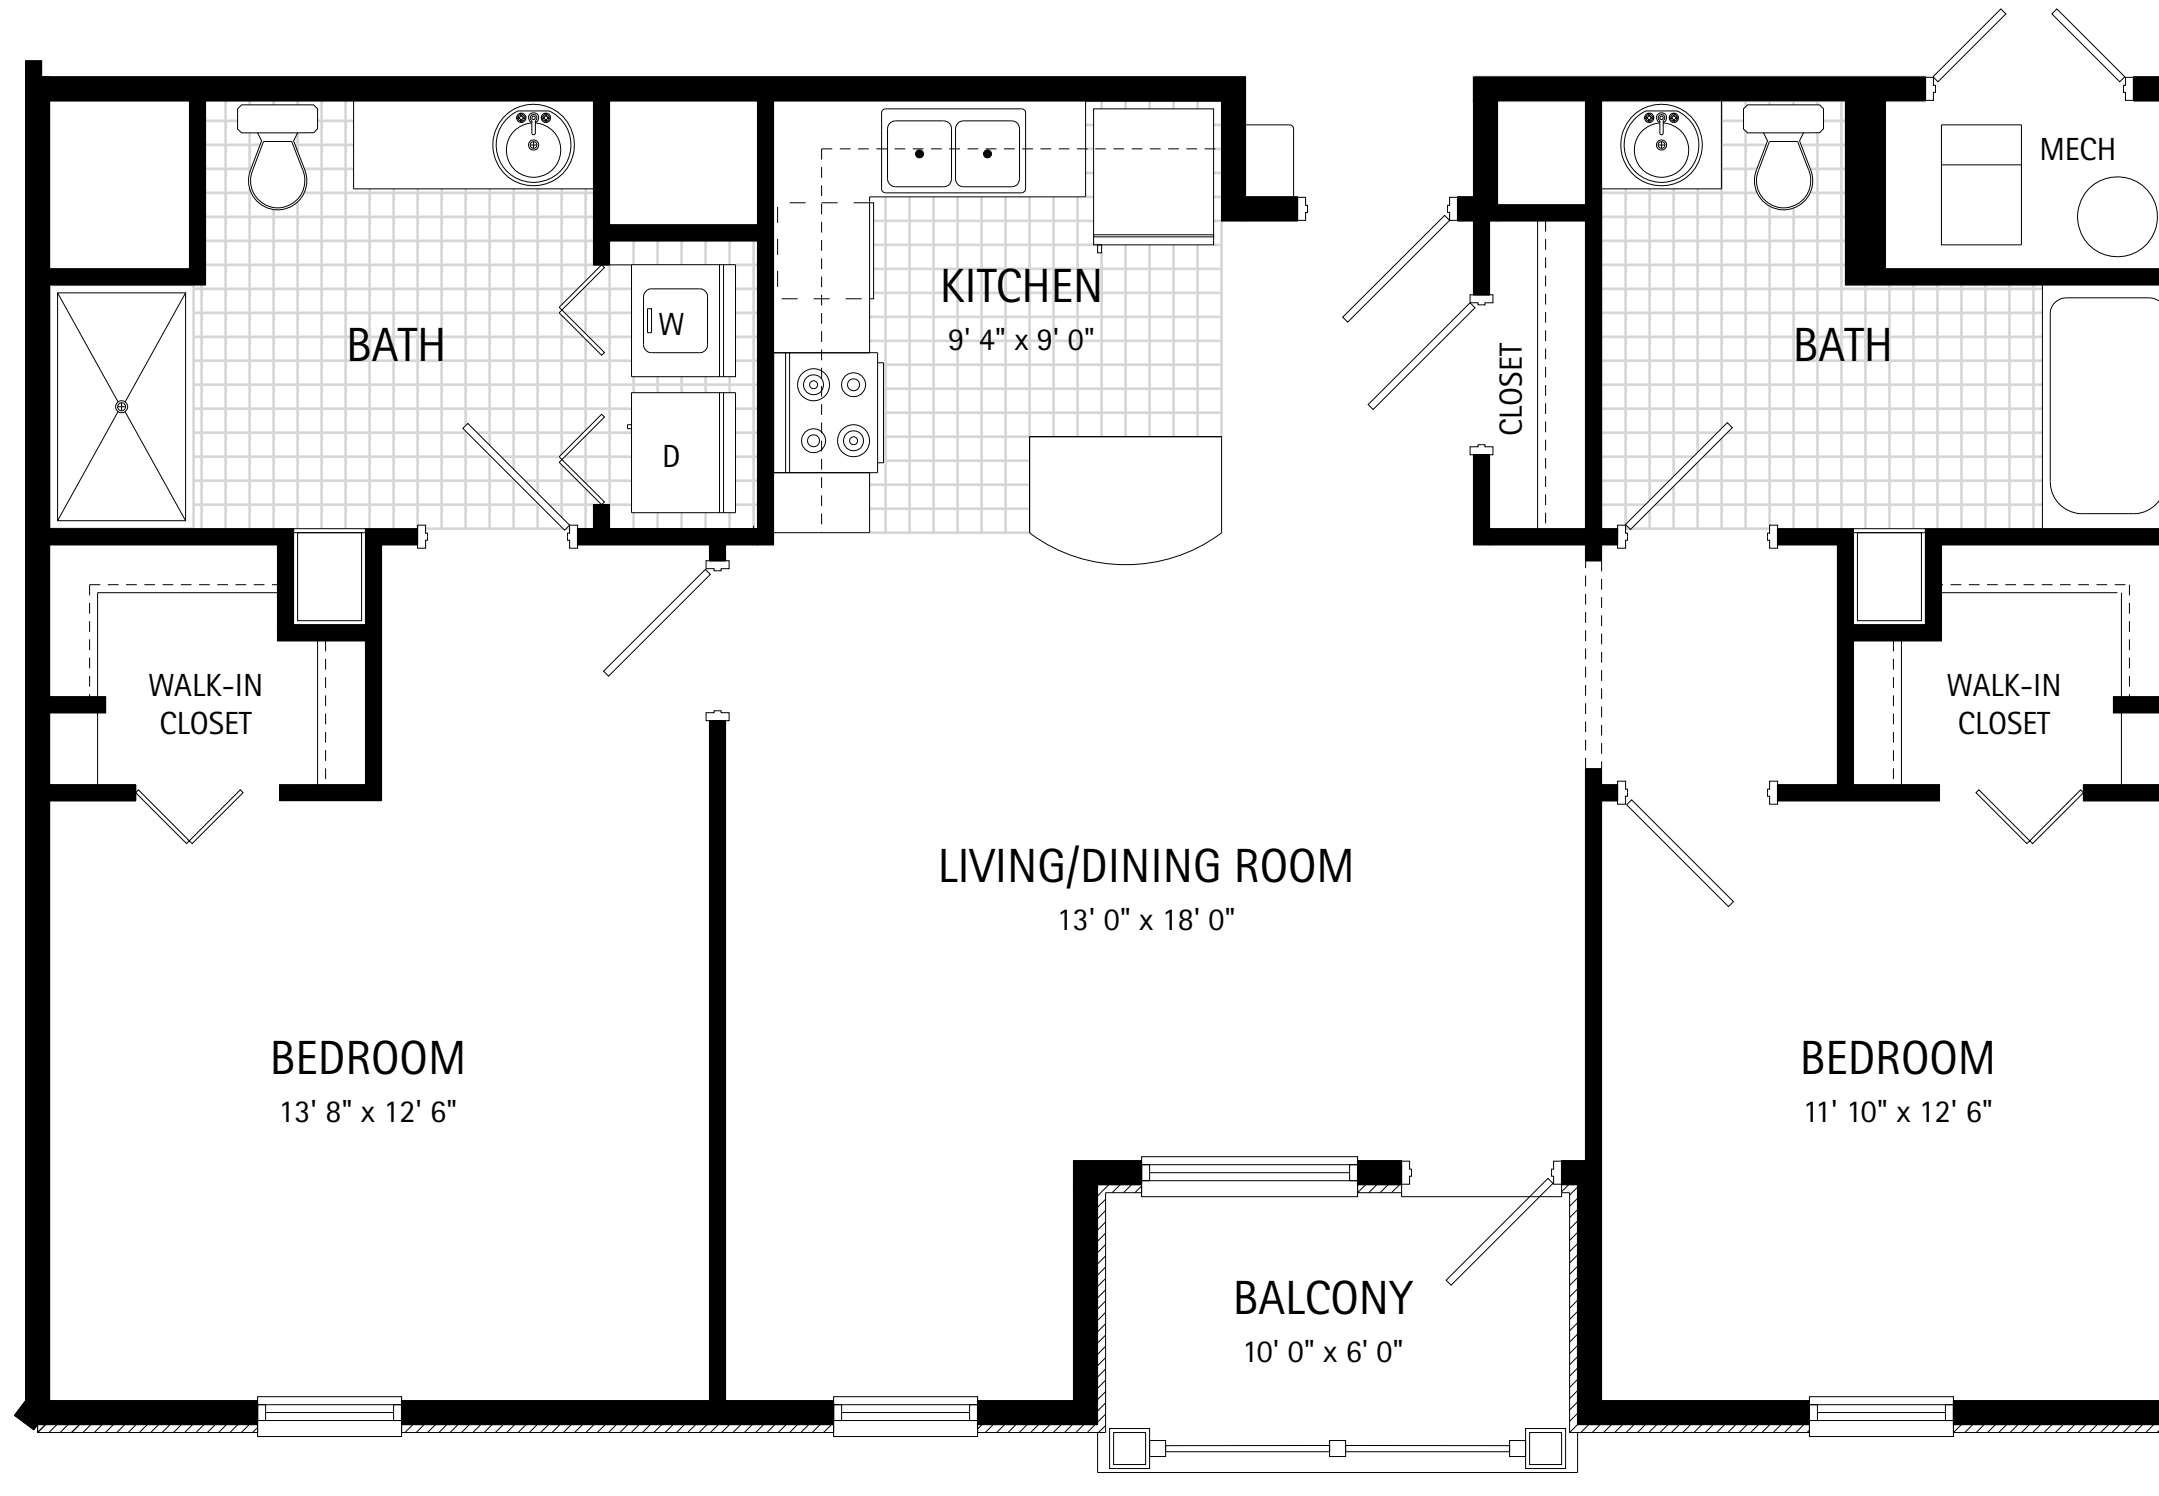

BRICKSTONE

Contemporary Living by St. John's

UNIT TYPE E2 Floor Plan

1,072 S.F.