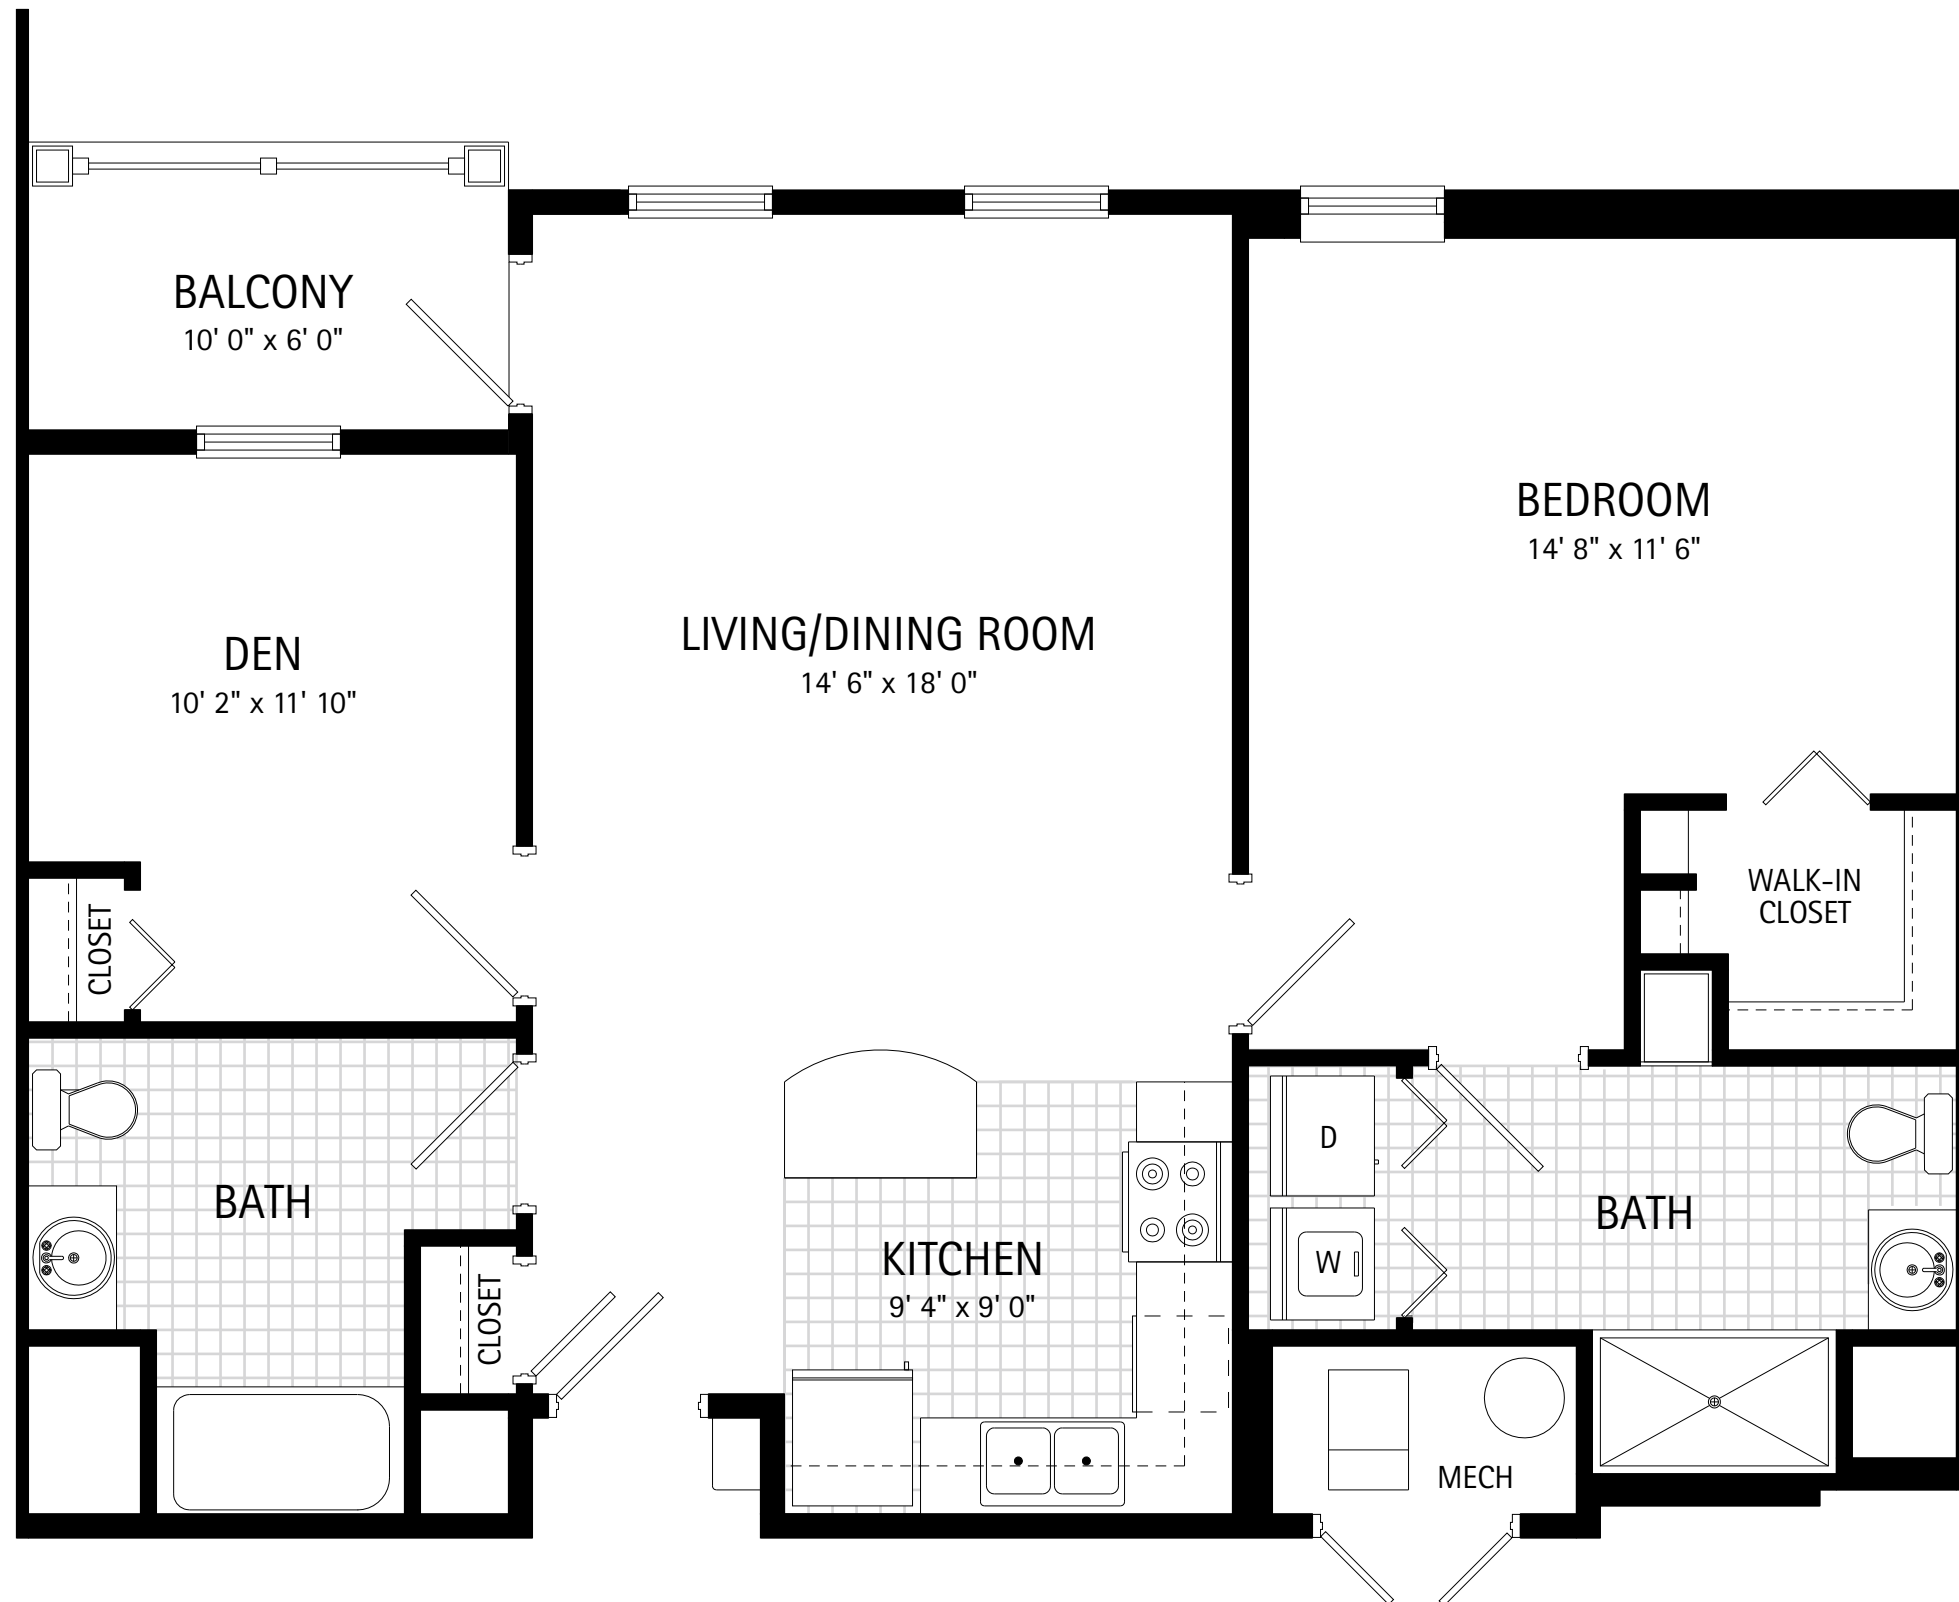

## UNIT TYPE A Floor Plan

955 S.F.

## UNIT TYPE A1 Floor Plan

986 S.F.

**BRICKSTONE**

Contemporary Living by St. John's