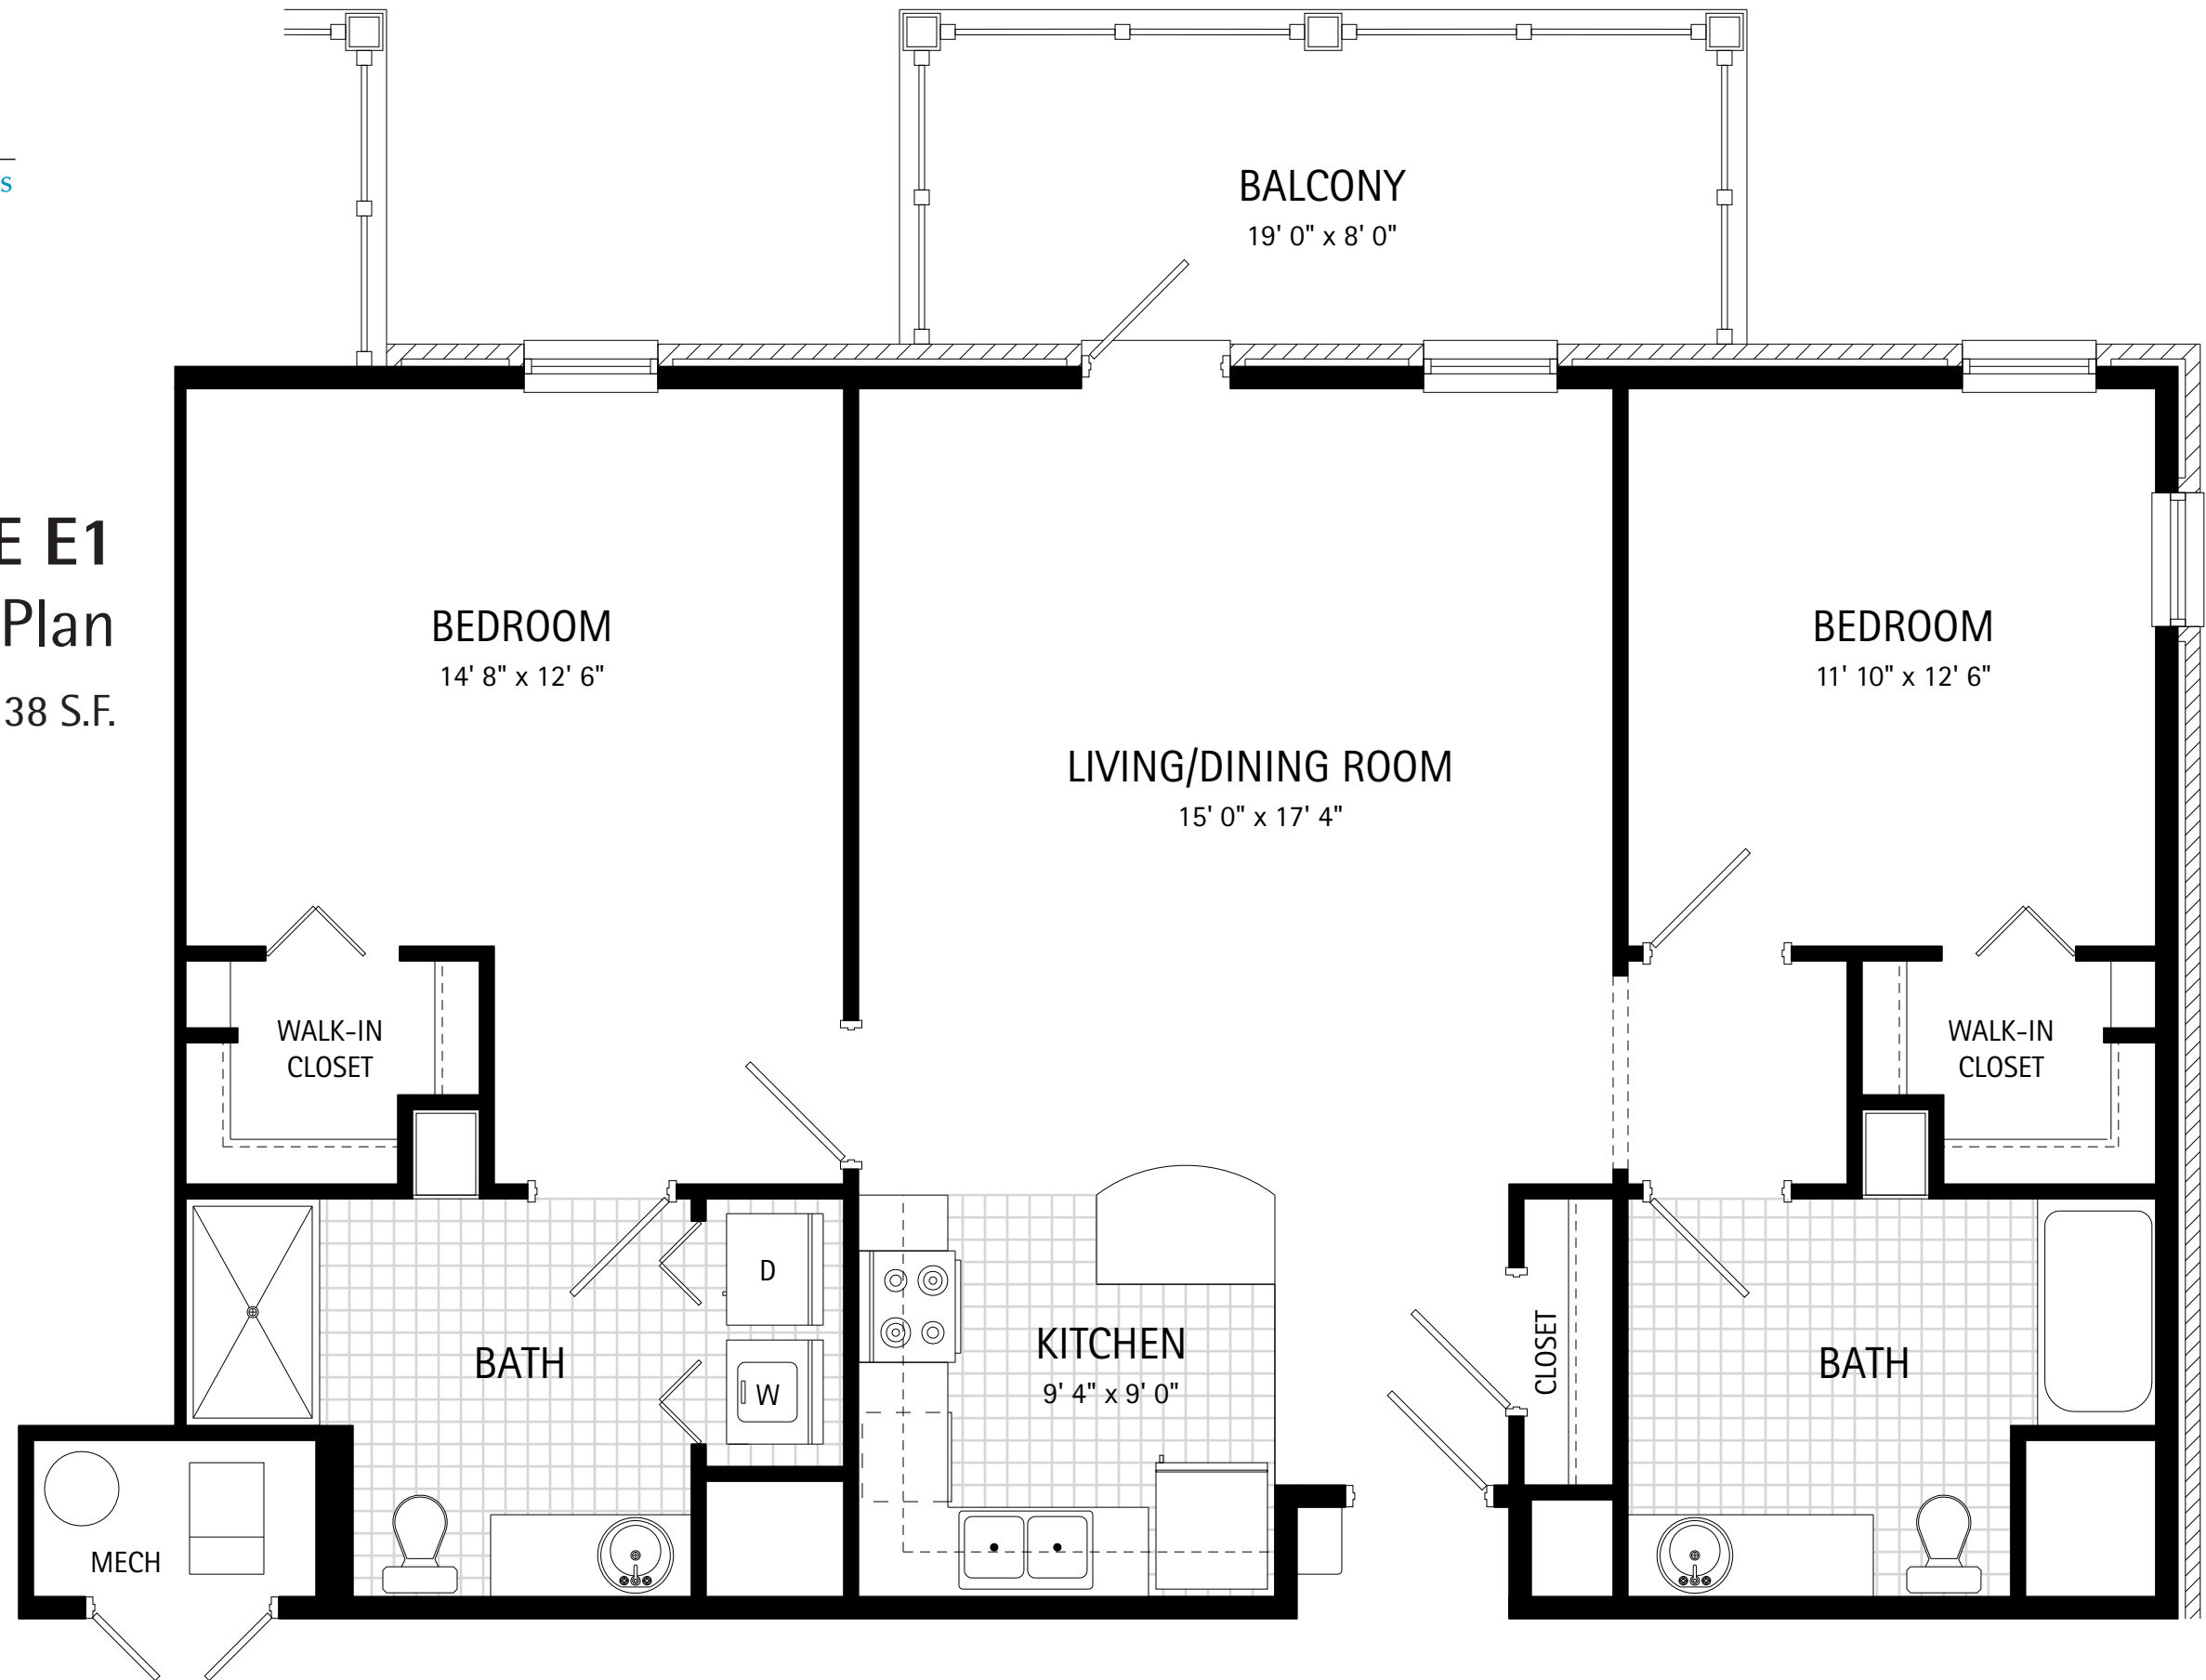

# UNIT TYPE D Floor Plan

1,140 S.F.

**BRICKSTONE**

Contemporary Living by St. John's

**UNIT TYPE E**  
Floor Plan  
1,122 S.F.

**BRICKSTONE**

Contemporary Living by St. John's

**UNIT TYPE E1**  
Floor Plan  
1,138 S.F.