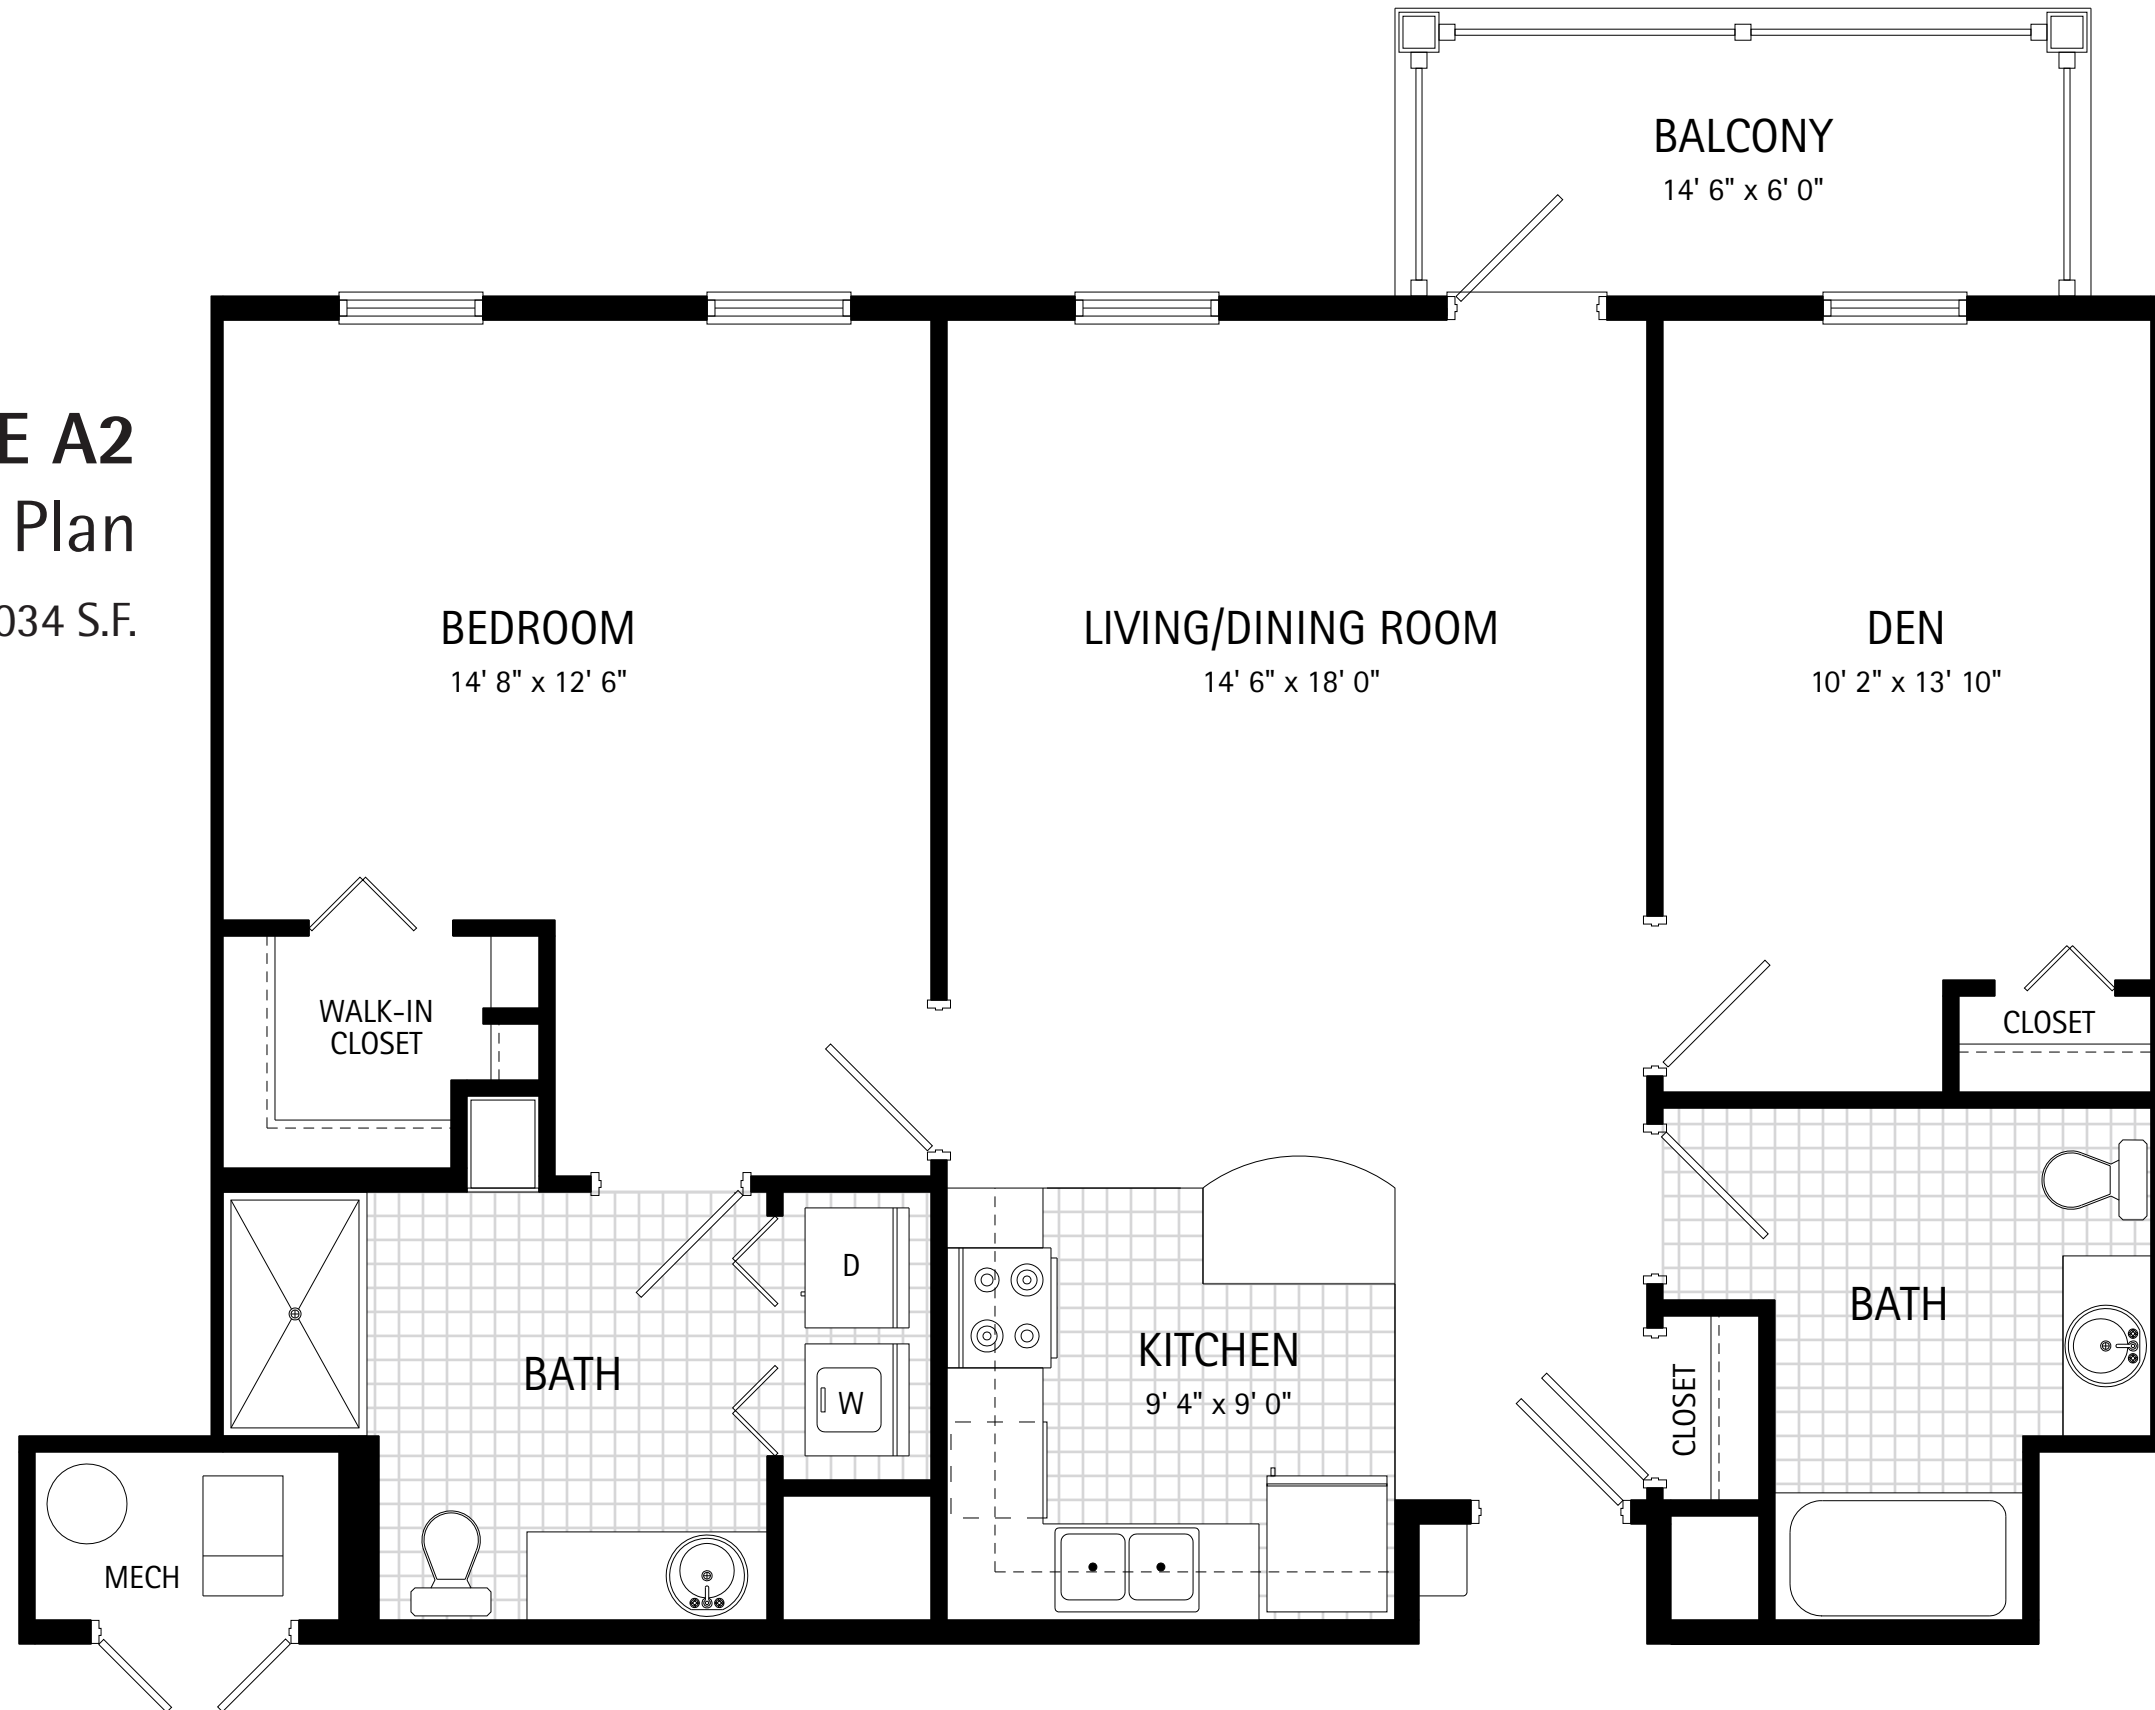

## UNIT TYPE A1 Floor Plan

986 S.F.

**BRICKSTONE**

Contemporary Living by St. John's

# UNIT TYPE A2 Floor Plan

1,034 S.F.

**BRICKSTONE**

Contemporary Living by St. John's