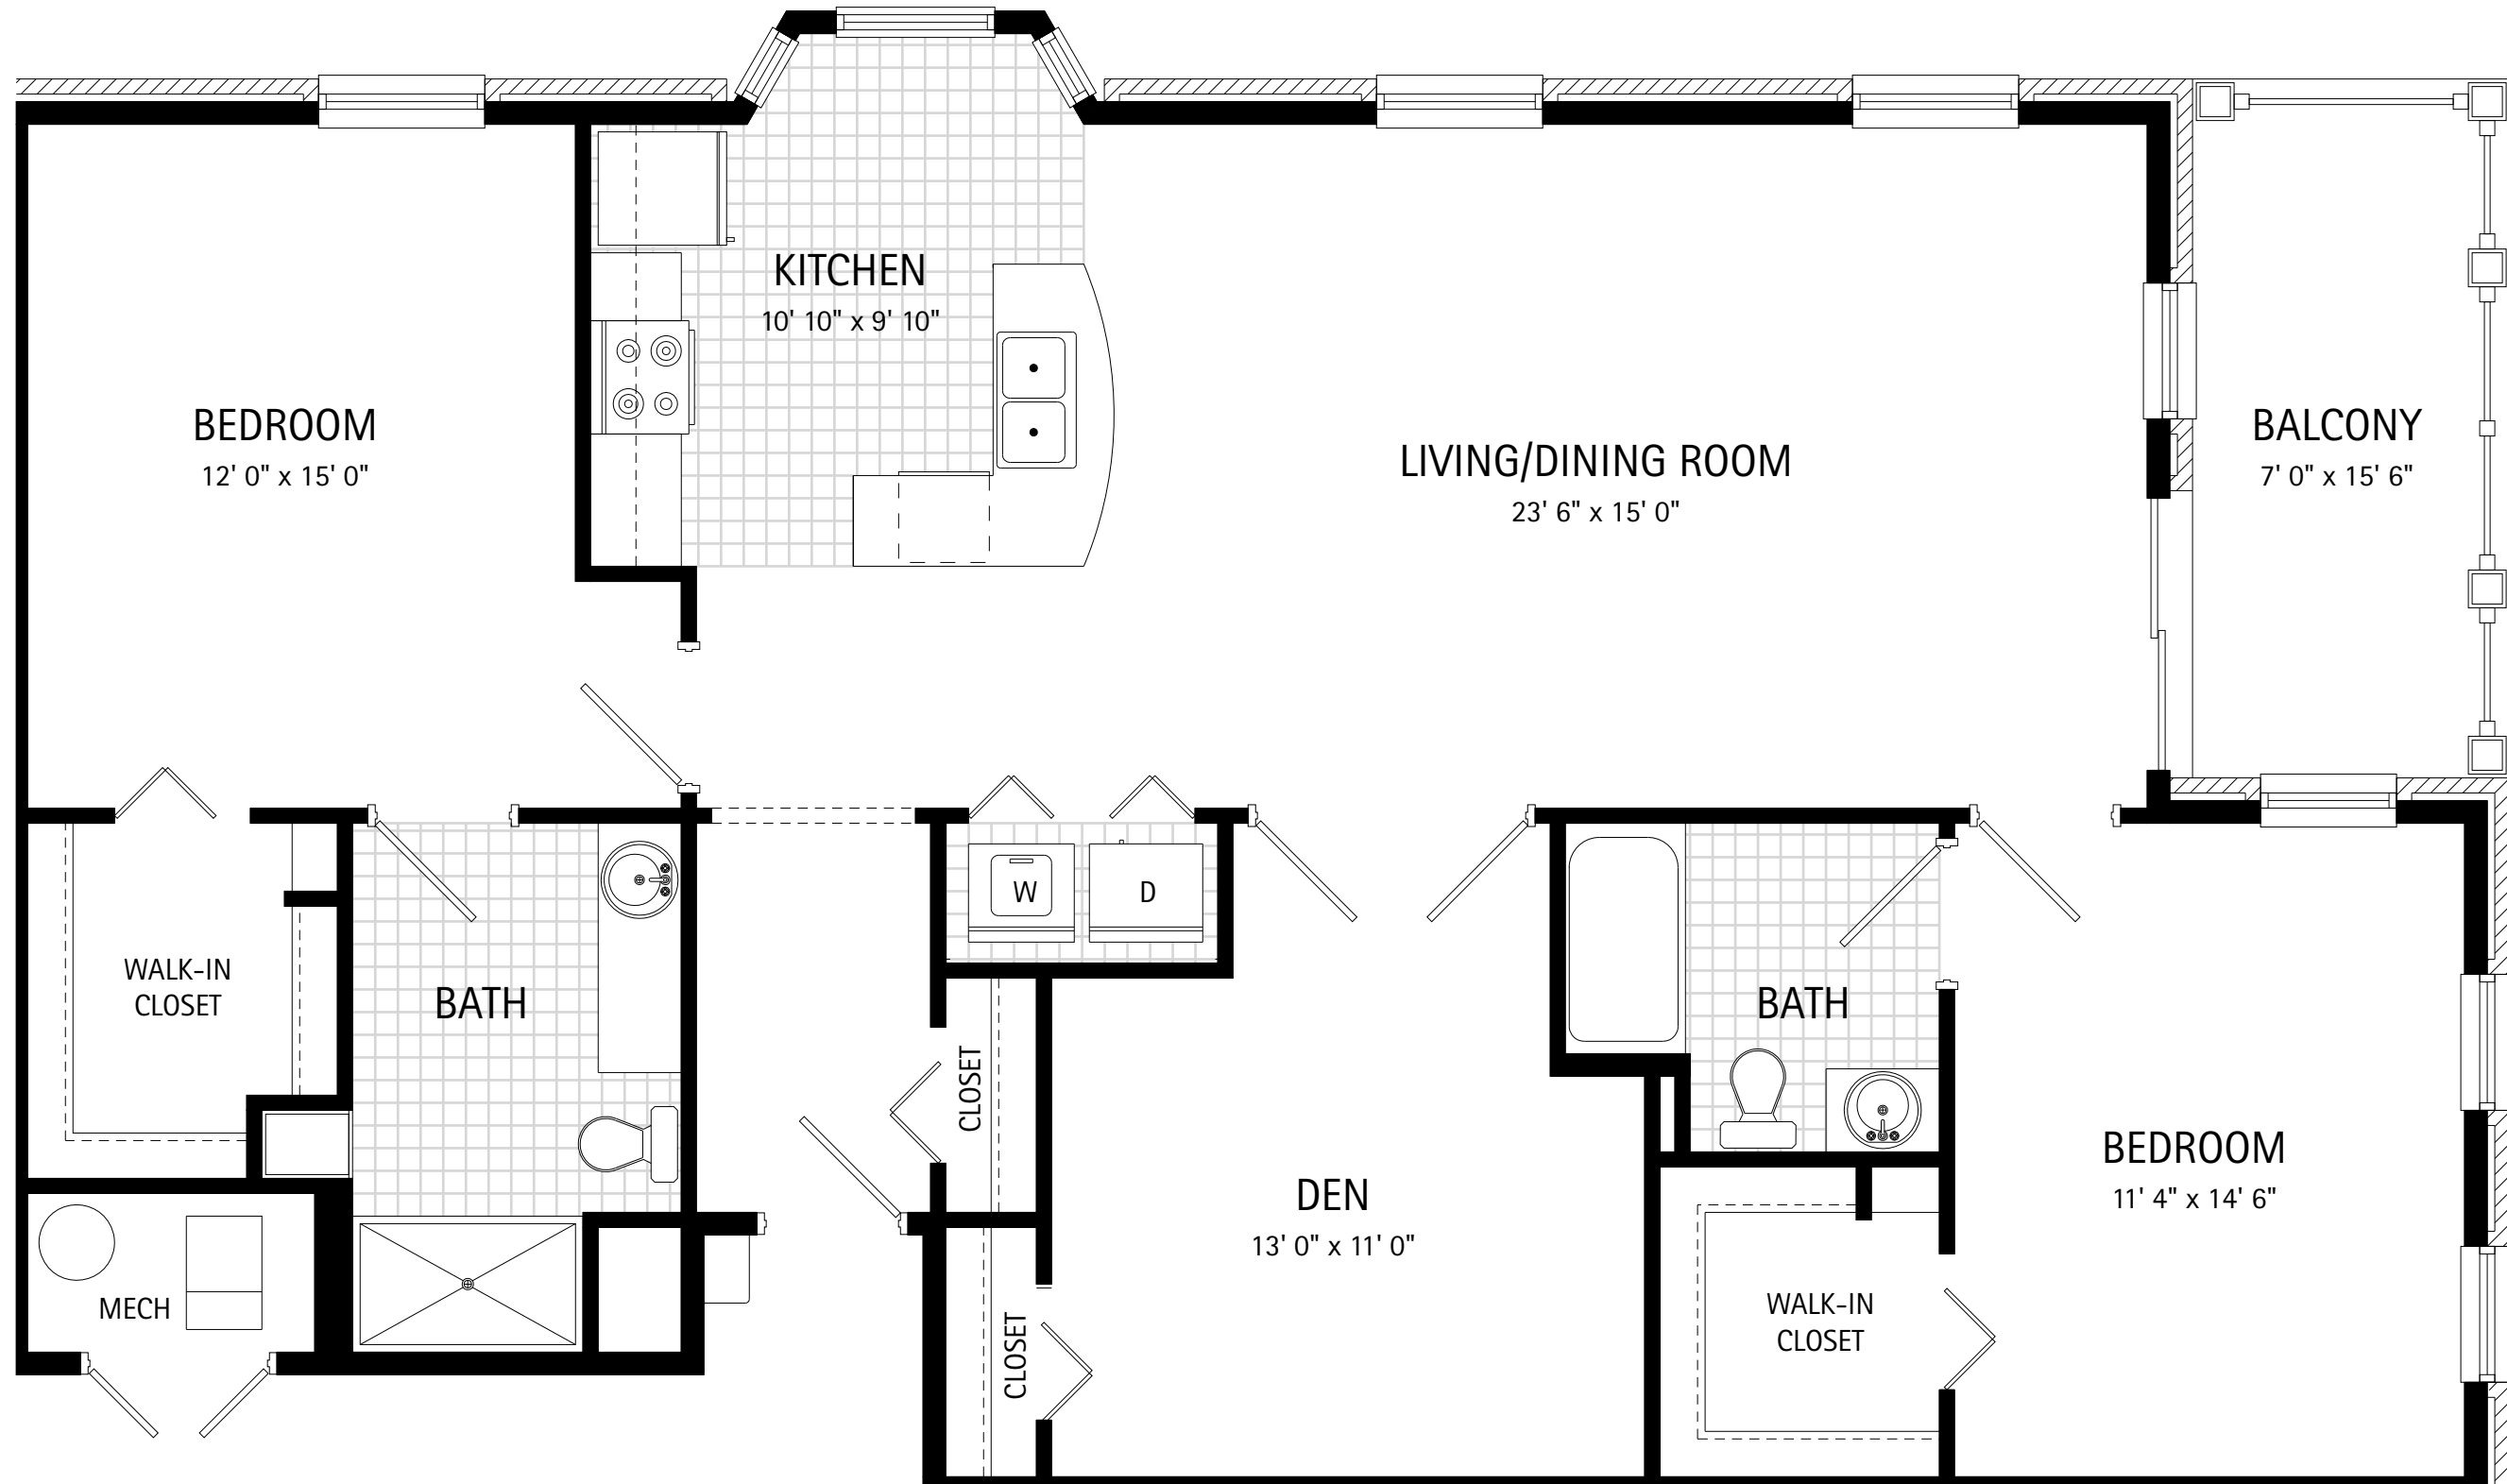

BRICKSTONE

Contemporary Living by St. John's

UNIT TYPE J1 Floor Plan

1,400 S.F.